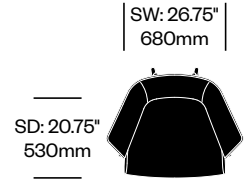

Back-Wing

Cassina | Patricia Urquiola | 2018 | Imported from Italy

To order, specify:

1. Product number
2. Upholstery and color
3. Leg wood color

LOUNGE CHAIR

Leather	Number	List Price
Amaranth Stained Ash	HCCS-BWL1-1	5,960.00
American Walnut	HCCS-BWL1-1	6,465.00
Black Stained Ash	HCCS-BWL1-1	5,960.00
Dark Blue Stained Ash	HCCS-BWL1-1	5,960.00
Natural Ash	HCCS-BWL1-1	5,870.00
Oak Stained Ash	HCCS-BWL1-1	5,960.00