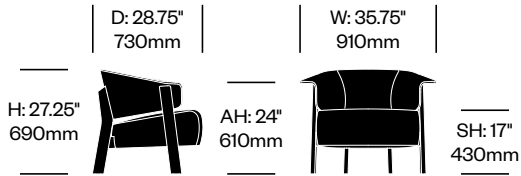

Back-Wing

Cassina | Patricia Urquiola | 2018 | Imported from Italy

To order, specify:

1. Product number
2. Upholstery and color
3. Leg wood color

LOUNGE CHAIR

Leather	Number	List Price
Amaranth Stained Ash	HCCS-BWL1-1	5,960.00
American Walnut	HCCS-BWL1-1	6,465.00
Black Stained Ash	HCCS-BWL1-1	5,960.00
Dark Blue Stained Ash	HCCS-BWL1-1	5,960.00
Natural Ash	HCCS-BWL1-1	5,870.00
Oak Stained Ash	HCCS-BWL1-1	5,960.00