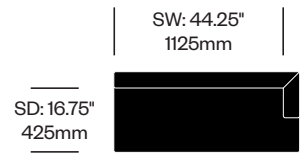

To order, specify:

1. Product number
2. Seat fabric and color
3. Backrest fabric and color

Sofa with Left Arm	Number	List Price
Fabric	HCHO-FAMS-L	2,703.20