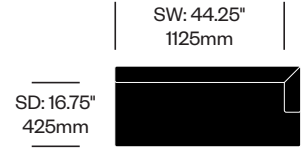

List Price

Sofa with Right Arm

Number

Fabric	Number	List Price
	HCHO-FAMS-R	2,703.20