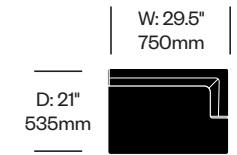

1. Product number
2. Worksurface laminate color

Table	Number	List Price
Laminate Grade A	HCHO-XMMT	654.01
Laminate Grade B	HCHO-XMMT	790.26

To order, specify:

1. Product number
2. Seat upholstery and color
3. Backrest upholstery and color