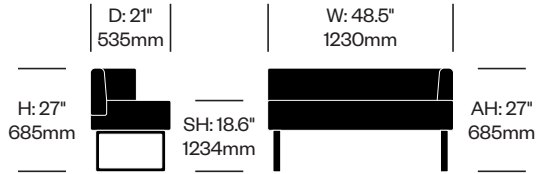

Hushfree Access L

Hushoffice | 2024 | Made in Poland

To order, specify:

1. Product number
2. Seat fabric and color
3. Backrest fabric and color

Sofa with Left Arm

Number

Fabric	Number	List Price
	HCHO-FAMS-L	2,703.20