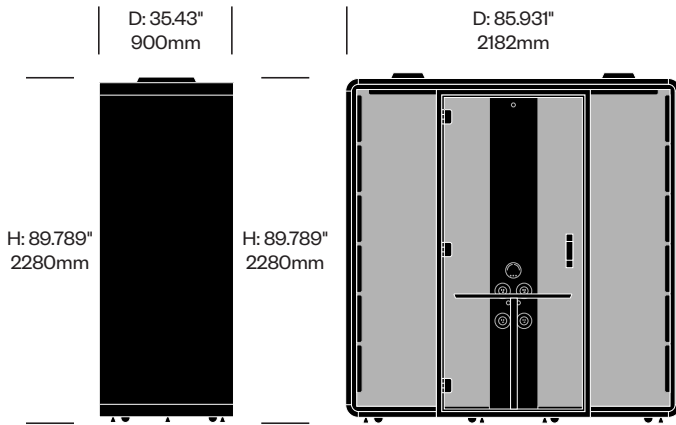

Hushfree XM

Hushoffice | 2025 | Made in Poland

To order, specify:

1. Product number, including
  - **1** Center column data and power (top row)
    - 1 Left with power socket, right with power socket
    - 2 Left with power socket, right with USB-A and USB-C (add $545.00 list)
  - **2** Center column data and power (bottom row)
    - N No power specification
    - 1 Left with power socket, right with power socket
    - 2 Left with power socket, right with USB-A and USB-C (add $545.00 list)
2. Case exterior TFL color
3. Case interior fabric and color
4. Rear glass color
5. Door glass color
6. Table laminate color

Acoustic Pod with Table	Number	1 2	List Price
Laminate Grade A	HCHO-XMP2-TN-	■ ■	30,737.95
Laminate Grade B	HCHO-XMP2-TN-	■ ■	30,874.20