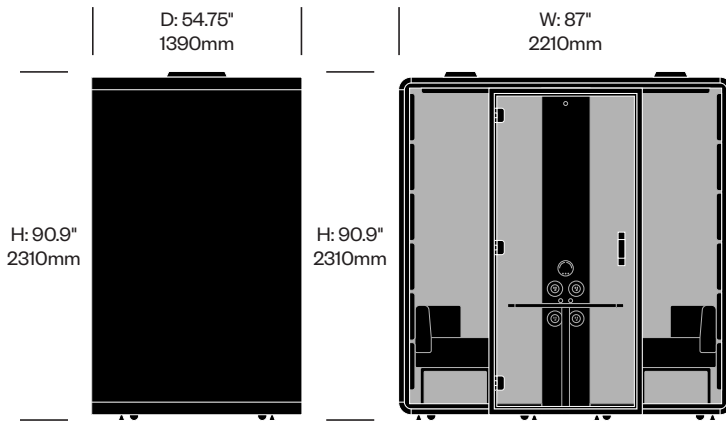

1. Product number, including
 - Monitor bracket selection
 - No monitor brackets
 - Center column monitor bracket (add \$436.00 list)
 - Center column data and power (top row)
 - 1 Left with power socket, right with power socket
 - 2 Left with power socket, right with USB-A and USB-C (add \$545.00 list)
 - 3 Left with power socket, right with HDMI (add \$152.60 list)
 - Center column data and power (bottom row)
 - No power specification
 - 1 Left with power socket, right with power socket (add \$545.00 list)
 - 2 Left with power socket, right with USB-A and USB-C (add \$1,090.00 list)
 - 3 Left with power socket, right with HDMI (add \$697.60 list)
2. Case exterior TFL color
3. Case interior fabric and color
4. Rear glass color
5. Door glass color
6. Table laminate color
7. Sofas seat fabric color
8. Sofas backrest fabric color