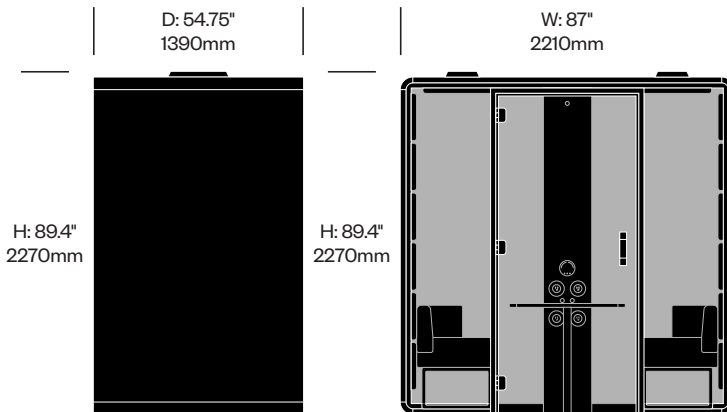

Hushfree Access M

Hushoffice | 2024 | Made in Poland

To order, specify:

1. Product number, including
  - **1** Monitor bracket selection
    - **N** No monitor brackets
    - **C** Center column monitor bracket (add $436.00 list)
  - **2** Center column data and power (top row)
    - **1** Left with power socket, right with power socket
    - **2** Left with power socket, right with USB-A and USB-C (add $545.00 list)
    - **3** Left with power socket, right with HDMI (add $152.60 list)
  - **3** Center column data and power (bottom row)
    - **N** No power specification
    - **1** Left with power socket, right with power socket (add $545.00 list)
    - **2** Left with power socket, right with USB-A and USB-C (add $1,090.00 list)
    - **3** Left with power socket, right with HDMI (add $697.60 list)
  - **4** Door handedness
    - **L** Left handed
    - **R** Right handed
2. Case exterior TFL color
3. Case interior fabric and color
4. Rear glass color
5. Door glass color
6. Table laminate color
7. Sofas seat fabric color
8. Sofas backrest fabric color

Acoustic Pod with Table and 2 Sofas	Number	1 2 3 4	List Price
Laminate Grade A	HCHO-MAP4-T2	■ ■ ■ N	40,738.68
Laminate Grade B	HCHO-MAP4-T2	■ ■ ■ N	40,874.93