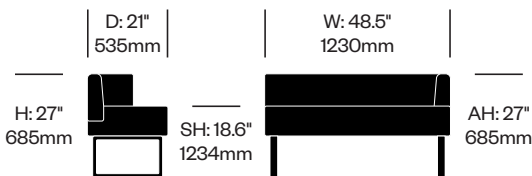

To order, specify:

1. Product number
2. Seat fabric and color
3. Backrest fabric and color

Sofa with Left Arm	Number	List Price
Fabric	HCHO-FAMS-L	2,703.20