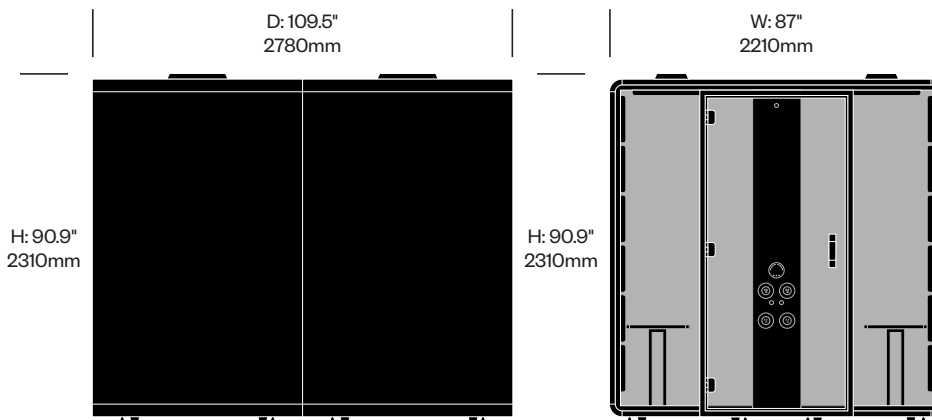

1. Product number, including
  1. 1 Monitor bracket selection
     1. N No monitor brackets
     2. C Center column monitor bracket (add $436.00 list)
     3. S 1 side wall monitor bracket (add $272.50 list)
     4. B 2 side wall monitor brackets (add $545.00 list)
  2. 2 Center column data and power (top row)
     1. 1 Left with power socket, right with power socket
     2. 2 Left with power socket, right with USB-A and USB-C (add $545.00 list)
     3. 3 Left with power socket, right with HDMI (add $152.60 list)
  3. 3 Center column data and power (bottom row)
     1. N No power specification
     2. 1 Left with power socket, right with power socket (add $545.00 list)
     3. 2 Left with power socket, right with USB-A and USB-C (add $1,090.00 list)
     4. 3 Left with power socket, right with HDMI (add $697.60 list)
  4. 4 Right column data and power
     1. N No power specification
     2. 1 Top with power socket, bottom with power socket (add $545.00 list)
     3. 4 Top with USB-A and USB-C, bottom with power socket (add $1,090.00 list)
     4. 5 Top with HDMI, bottom with power socket (add $697.60 list)
     5. 6 Top with CAT6, bottom with power socket (add $485.05 list)
  5. 5 Left column data and power
     1. N No power specification
     2. 1 Top with power socket, bottom with power socket (add $545.00 list)
     3. 4 Top with USB-A and USB-C, bottom with power socket (add $1,090.00 list)
     4. 5 Top with HDMI, bottom with power socket (add $697.60 list)
     5. 6 Top with CAT6, bottom with power socket (add $485.05 list)
2. Case exterior TFL color
3. Case interior fabric and color
4. Rear glass color
5. Door glass color
6. Side table(s) laminate color

Acoustic Pod with Side Table(s)	Number	1 2 3 4 5	List Price
1 Side Table	HCHO-LTP6-1NN	■ ■ ■ ■ ■	52,374.42
2 Side Tables	HCHO-LTP6-2NN	■ ■ ■ ■ ■	52,864.92