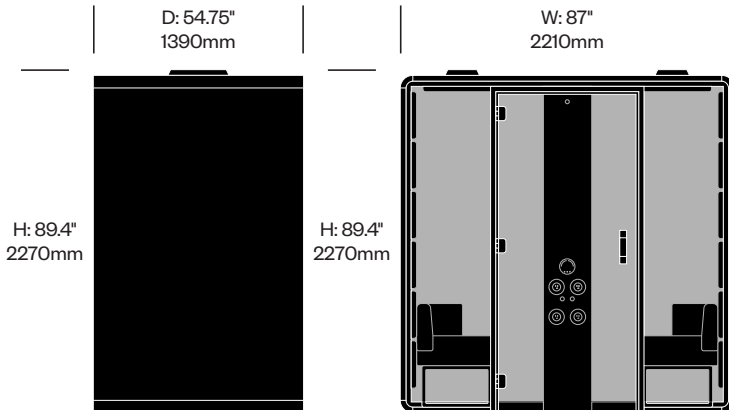

Hushfree Access M

Hushoffice | 2024 | Made in Poland

To order, specify:

1. Product number, including
  1. **1** Monitor bracket selection
     - ☐ No monitor brackets
     - ☐ Center column monitor bracket (add $436.00 list)
  2. **2** Center column data and power (top row)
     - ☐ Left with power socket, right with power socket
     - ☐ Left with power socket, right with USB-A and USB-C (add $545.00 list)
     - ☐ Left with power socket, right with HDMI (add $152.60 list)
  3. **3** Center column data and power (bottom row)
     - ☐ No power specification
     - ☐ Left with power socket, right with power socket (add $545.00 list)
     - ☐ Left with power socket, right with USB-A and USB-C (add $1,090.00 list)
     - ☐ Left with power socket, right with HDMI (add $697.60 list)
  4. **4** Door handedness
     - ☐ Left handed
     - ☐ Right handed
2. Case exterior TFL color
3. Case interior fabric and color
4. Rear glass color
5. Door glass color
6. Sofas seat fabric color
7. Sofas backrest fabric color

Acoustic Pod with 2 Sofas	Number	1 2 3 4	List Price
	HCHO-MAP4-N2	☐ ☐ ☐ ☐ N	40,057.43