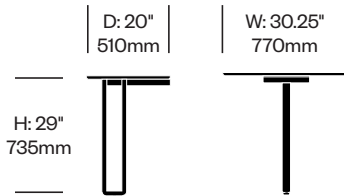

1. Product number
2. Worksurface laminate color

Table	Number	List Price
Laminate Grade A	HCHO-XMMT	654.01
Laminate Grade B	HCHO-XMMT	790.26

To order, specify:

1. Product number
2. Seat upholstery and color
3. Backrest upholstery and color