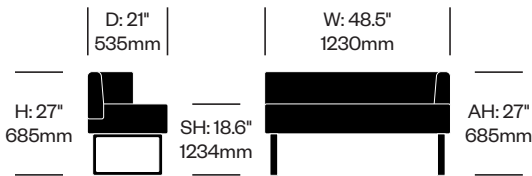

To order, specify:

1. Product number
2. Seat fabric and color
3. Backrest fabric and color

Sofa with Left Arm	Number	List Price
Fabric	HCHO-FAMS-L	2,703.20