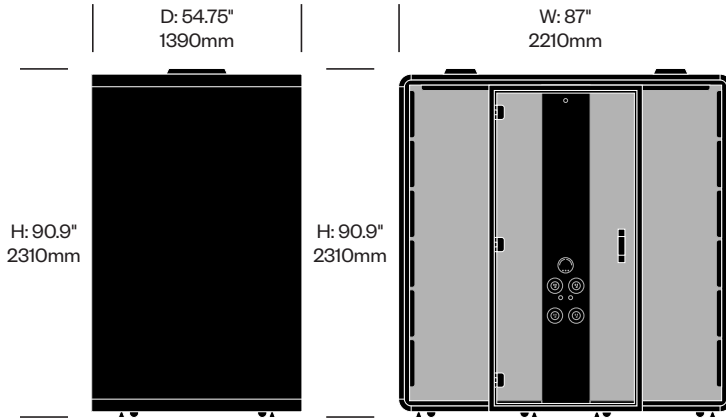

- Dark Grey (HA-DKG)
- Light Grey (HA-LTG)

Hushfree M

Hushoffice | 2024 | Made in Poland

To order, specify:

1. Product number, including
 - Monitor bracket selection
 - No monitor brackets
 - Center column monitor bracket (add \$436.00 list)
 - Center column data and power (top row)
 - 1 Left with power socket, right with power socket
 - 2 Left with power socket, right with USB-A and USB-C (add \$545.00 list)
 - 3 Left with power socket, right with HDMI (add \$152.60 list)
 - Center column data and power (bottom row)
 - No power specification
 - 1 Left with power socket, right with power socket (add \$545.00 list)
 - 2 Left with power socket, right with USB-A and USB-C (add \$1,090.00 list)
 - 3 Left with power socket, right with HDMI (add \$697.60 list)
2. Case exterior TFL color
3. Case interior fabric and color
4. Rear glass color
5. Door glass color