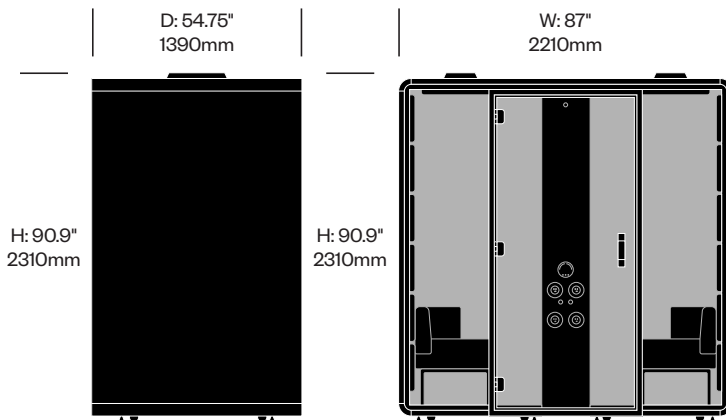

Hushfree M

Hushoffice | 2024 | Made in Poland

To order, specify:

1. Product number, including
  - ☒ Monitor bracket selection
    - ☐ No monitor brackets
    - ☐ Center column monitor bracket (add $436.00 list)
  - ☒ Center column data and power (top row)
    - ☐ 1 Left with power socket, right with power socket
    - ☐ 2 Left with power socket, right with USB-A and USB-C (add $545.00 list)
    - ☐ 3 Left with power socket, right with HDMI (add $152.60 list)
  - ☒ Center column data and power (bottom row)
    - ☐ No power specification
    - ☐ 1 Left with power socket, right with power socket (add $545.00 list)
    - ☐ 2 Left with power socket, right with USB-A and USB-C (add $1,090.00 list)
    - ☐ 3 Left with power socket, right with HDMI (add $697.60 list)
2. Case exterior TFL color
3. Case interior fabric and color
4. Rear glass color
5. Door glass color
6. Sofas seat fabric color
7. Sofas backrest fabric color

Acoustic Pod with 2 Sofas

Number ☒ ☐ ☐

List Price

HCHO-MTP4-N2 ■ - ■ ■

40,057.43