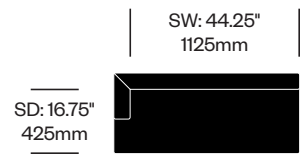

Sofa with Right Arm	Number	List Price
Fabric	HCHO-FAMS-R	2,703.20