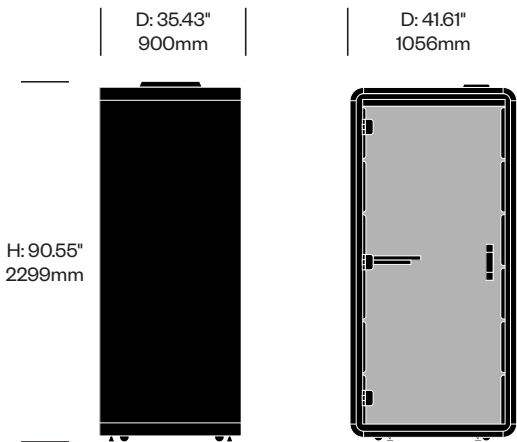

1. Product number, including
 - 1 Data and power
 - 1 Power socket
 - 2 USB-A and USB-C (add \$545.00 list)
2. Case exterior TFL color
3. Case interior fabric and color
4. Rear glass color
5. Door glass color
6. Table laminate color