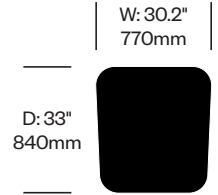

Hushfree M

Hushoffice | 2024 | Made in Poland

To order, specify:

1. Product number
2. Laminate color

Table	Number	List Price
Laminate Grade A	HCHO-AMMT	784.81
Laminate Grade B	HCHO-AMMT	921.06