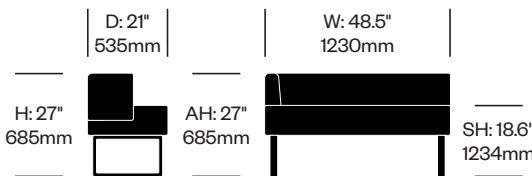

Sofa with Right Arm	Number	List Price
Fabric	HCHO-FAMS-R	2,703.20