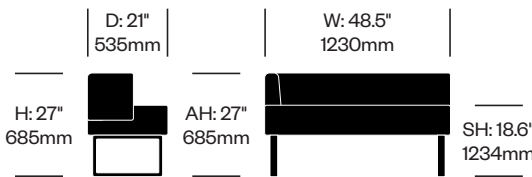

Sofa with Right Arm	Number	List Price
Fabric	HCHO-FAMS-R	2,703.20