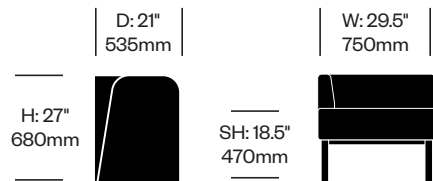

Small Sofa with Arm on Right	Number	List Price
Fabric	HCHO-FASS	2,136.40