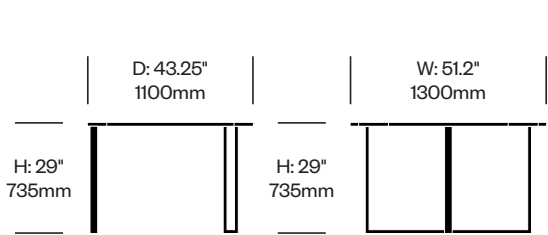

Hushfree L

Hushoffice | 2024 | Made in Poland

To order, specify:

1. Product number
2. Laminate color

Table	Number	List Price
Laminate Grade A	HCHO-ALMT	1,569.61
Laminate Grade B	HCHO-ALMT	1,951.11

Side Table	Number	List Price
Laminate	HCHO-ALST	566.80