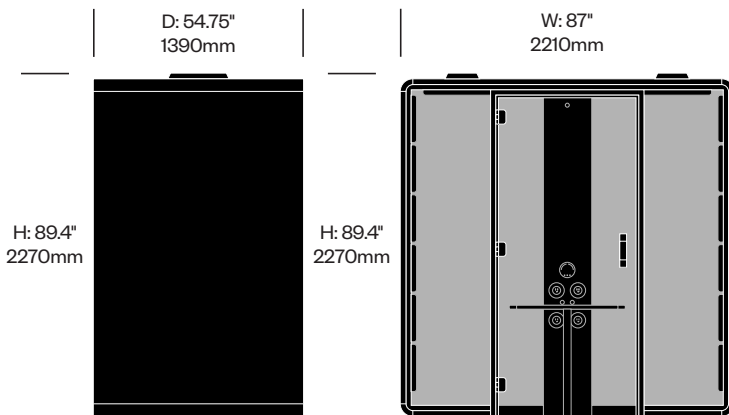

Hushfree Access M

Hushoffice | 2024 | Made in Poland

To order, specify:

1. Product number, including
  - **1** Monitor bracket selection
    - **N** No monitor brackets
    - **C** Center column monitor bracket (add $436.00 list)
  - **2** Center column data and power (top row)
    - **1** Left with power socket, right with power socket
    - **2** Left with power socket, right with USB-A and USB-C (add $545.00 list)
    - **3** Left with power socket, right with HDMI (add $152.60 list)
  - **3** Center column data and power (bottom row)
    - **N** No power specification
    - **1** Left with power socket, right with power socket (add $545.00 list)
    - **2** Left with power socket, right with USB-A and USB-C (add $1,090.00 list)
    - **3** Left with power socket, right with HDMI (add $697.60 list)
  - **4** Door handedness
    - **L** Left handed
    - **R** Right handed
2. Case exterior TFL color
3. Case interior fabric and color
4. Rear glass color
5. Door glass color
6. Table laminate color

Acoustic Pod with Table	Number	1	2	3	4	List Price
Laminate Grade A	HCHO-MAP4-TN	■	■	■	N	36,051.69
Laminate Grade B	HCHO-MAP4-TN	■	■	■	N	36,187.94