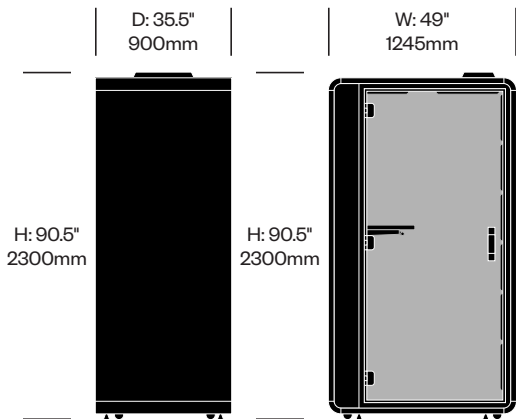

- Product number, including
 - 1** Data and power
 - Left with power socket, right with power socket
 - Left with power socket, right with USB-A and USB-C (add \$545.00 list)
- Case exterior TFL color
- Case interior fabric and color
- Rear glass color
- Door glass color
- Table laminate color