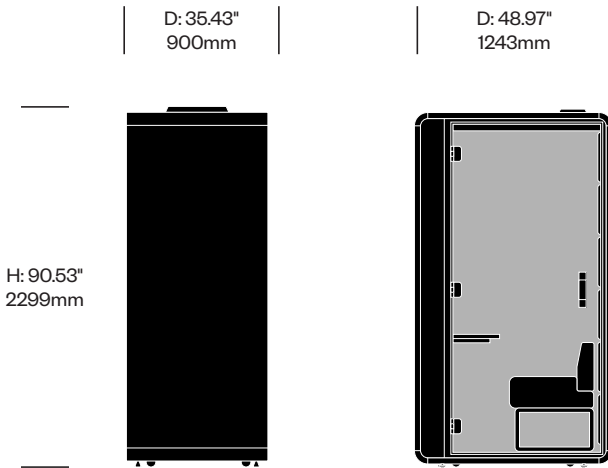

- Dark Grey (HA-DKG)
- Light Grey (HA-LTG)

Hushfree S Hybrid

Hushoffice | 2025 | Made in Poland

To order, specify:

1. Product number, including
 - Monitor bracket selection
 - No monitor bracket
 - Center column monitor bracket (add \$545.00 list)
 - Center column data and power
 - 1 Left with power socket, right with power socket
 - 2 Left with power socket, right with USB-A and USB-C (add \$545.00 list)
2. Case exterior TFL color
3. Case interior fabric and color
4. Rear glass color
5. Door glass color
6. Worksurface laminate color
7. Sofa seat upholstery and color
8. Sofa backrest upholstery and color