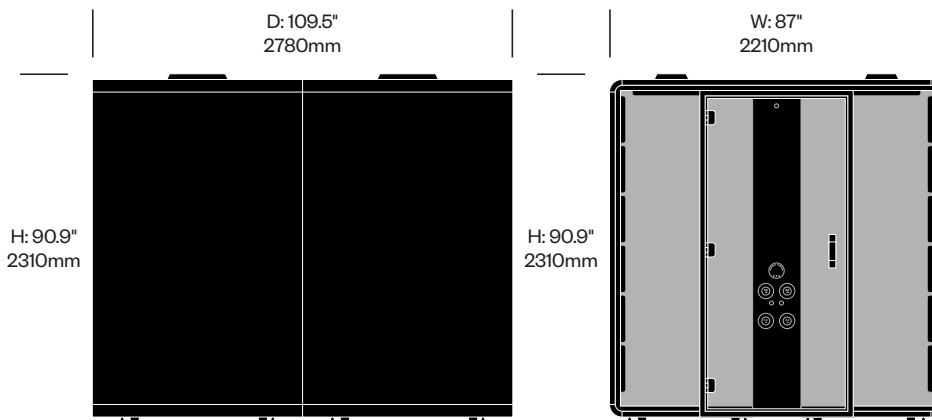

- Dark Grey (HA-DKG)
- Light Grey (HA-LTG)

Hushfree L

Hushoffice | 2024 | Made in Poland

To order, specify:

1. Product number, including
 - 1** Monitor bracket selection
 - N** No monitor brackets
 - C** Center column monitor bracket (add \$436.00 list)
 - S** 1 side wall monitor bracket (add \$272.50 list)
 - B** 2 side wall monitor brackets (add \$545.00 list)
 - 2** Center column data and power (top row)
 - 1** Left with power socket, right with power socket
 - 2** Left with power socket, right with USB-A and USB-C (add \$545.00 list)
 - 3** Left with power socket, right with HDMI (add \$152.60 list)
 - 3** Center column data and power (bottom row)
 - N** No power specification
 - 1** Left with power socket, right with power socket (add \$545.00 list)
 - 2** Left with power socket, right with USB-A and USB-C (add \$1,090.00 list)
 - 3** Left with power socket, right with HDMI (add \$697.60 list)
 - 4** Right column data and power
 - N** No power specification
 - 1** Top with power socket, bottom with power socket (add \$545.00 list)
 - 4** Top with USB-A and USB-C, bottom with power socket (add \$1,090.00 list)
 - 5** Top with HDMI, bottom with power socket (add \$697.60 list)
 - 6** Top with CAT6, bottom with power socket (add \$485.05 list)
 - 5** Left column data and power
 - N** No power specification
 - 1** Top with power socket, bottom with power socket (add \$545.00 list)
 - 4** Top with USB-A and USB-C, bottom with power socket (add \$1,090.00 list)
 - 5** Top with HDMI, bottom with power socket (add \$697.60 list)
 - 6** Top with CAT6, bottom with power socket (add \$485.05 list)
2. Case exterior TFL color
3. Case interior fabric and color
4. Rear glass color
5. Door glass color