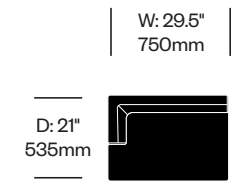

Small Sofa with Arm on Right	Number	List Price
Fabric	HCHO-FASS	2,136.40