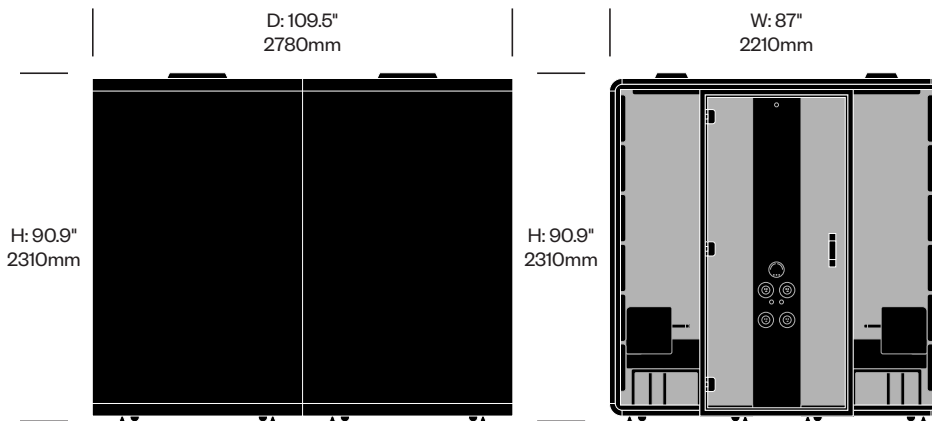

1. Product number, including
  - **1** Monitor bracket selection
    - **N** No monitor brackets
    - **C** Center column monitor bracket (add $436.00 list)
    - **S** 1 side wall monitor bracket (add $272.50 list)
    - **B** 2 side wall monitor brackets (add $545.00 list)
  - **2** Center column data and power (top row)
    - **1** Left with power socket, right with power socket
    - **2** Left with power socket, right with USB-A and USB-C (add $545.00 list)
    - **3** Left with power socket, right with HDMI (add $152.60 list)
  - **3** Center column data and power (bottom row)
    - **N** No power specification
    - **1** Left with power socket, right with power socket (add $545.00 list)
    - **2** Left with power socket, right with USB-A and USB-C (add $1,090.00 list)
    - **3** Left with power socket, right with HDMI (add $697.60 list)
  - **4** Right column data and power
    - **N** No power specification
    - **1** Top with power socket, bottom with power socket (add $545.00 list)
    - **4** Top with USB-A and USB-C, bottom with power socket (add $1,090.00 list)
    - **5** Top with HDMI, bottom with power socket (add $697.60 list)
    - **6** Top with CAT6, bottom with power socket (add $485.05 list)
  - **5** Left column data and power
    - **N** No power specification
    - **1** Top with power socket, bottom with power socket (add $545.00 list)
    - **4** Top with USB-A and USB-C, bottom with power socket (add $1,090.00 list)
    - **5** Top with HDMI, bottom with power socket (add $697.60 list)
    - **6** Top with CAT6, bottom with power socket (add $485.05 list)
2. Case exterior TFL color
3. Case interior fabric and color
4. Rear glass color
5. Door glass color
6. Side table(s) laminate color
7. Sofas seat fabric color
8. Sofas backrest fabric color

Acoustic Pod with Sofas and Side Table(s)

	Number	1	2	3	4	5	List Price
1 Side Table and 2 Sofas	HCHO-LTP6-12N	■	■	■	■	■	57,061.41
2 Side Tables and 2 Sofas	HCHO-LTP6-22N	■	■	■	■	■	57,551.91
1 Side Table and 4 Sofas	HCHO-LTP6-14N	■	■	■	■	■	61,748.41
2 Side Tables and 4 Sofas	HCHO-LTP6-24N	■	■	■	■	■	62,238.91