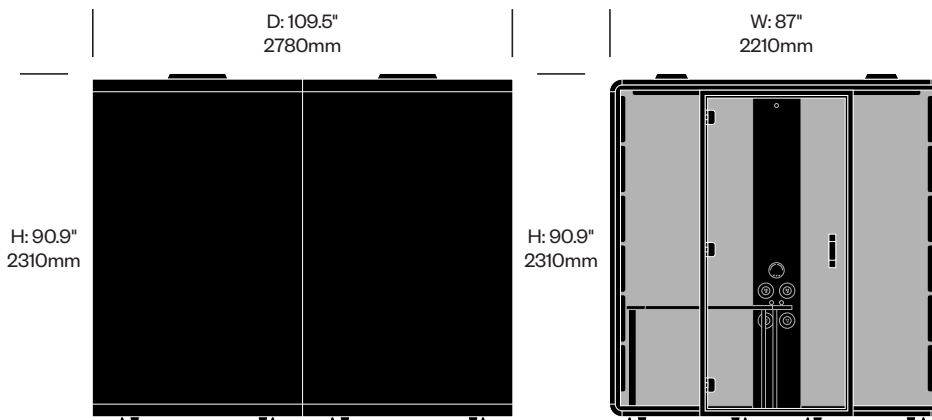

1. Product number, including
  1. 1 Monitor bracket selection
     1. N No monitor brackets
     2. C Center column monitor bracket (add $436.00 list)
     3. S 1 side wall monitor bracket (add $272.50 list)
     4. B 2 side wall monitor brackets (add $545.00 list)
  2. 2 Center column data and power (top row)
     1. 1 Left with power socket, right with power socket
     2. 2 Left with power socket, right with USB-A and USB-C (add $545.00 list)
     3. 3 Left with power socket, right with HDMI (add $152.60 list)
  3. 3 Center column data and power (bottom row)
     1. N No power specification
     2. 1 Left with power socket, right with power socket (add $545.00 list)
     3. 2 Left with power socket, right with USB-A and USB-C (add $1,090.00 list)
     4. 3 Left with power socket, right with HDMI (add $697.60 list)
  4. 4 Right column data and power
     1. N No power specification
     2. 1 Top with power socket, bottom with power socket (add $545.00 list)
     3. 4 Top with USB-A and USB-C, bottom with power socket (add $1,090.00 list)
     4. 5 Top with HDMI, bottom with power socket (add $697.60 list)
     5. 6 Top with CAT6, bottom with power socket (add $485.05 list)
  5. 5 Left column data and power
     1. N No power specification
     2. 1 Top with power socket, bottom with power socket (add $545.00 list)
     3. 4 Top with USB-A and USB-C, bottom with power socket (add $1,090.00 list)
     4. 5 Top with HDMI, bottom with power socket (add $697.60 list)
     5. 6 Top with CAT6, bottom with power socket (add $485.05 list)
2. Case exterior TFL color
3. Case interior fabric and color
4. Rear glass color
5. Door glass color
6. Table laminate color

Acoustic Pod with Table	Number	1 2 3 4 5	List Price
Laminate Grade A	HCHO-LTP6-TNN	■ ■ ■ ■ ■	53,246.42
Laminate Grade B	HCHO-LTP6-TNN	■ ■ ■ ■ ■	53,627.92