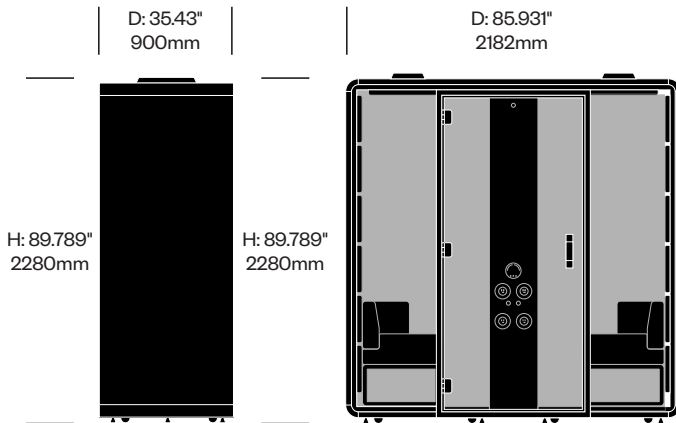

Hushfree XM

Hushoffice | 2025 | Made in Poland

To order, specify:

1. Product number, including
  - **1** Center column data and power (top row)
    - 1 Left with power socket, right with power socket
    - 2 Left with power socket, right with USB-A and USB-C (add $545.00 list)
  - **2** Center column data and power (bottom row)
    - N No power specification
    - 1 Left with power socket, right with power socket
    - 2 Left with power socket, right with USB-A and USB-C (add $545.00 list)
2. Case exterior TFL color
3. Case interior fabric and color
4. Rear glass color
5. Door glass color
6. Sofa seat upholstery and color
7. Sofa backrest upholstery and color

Acoustic Pod with 2 Sofas	Number	1 2	List Price
	HCHO-XMP2-N2-	■ ■	33,898.94