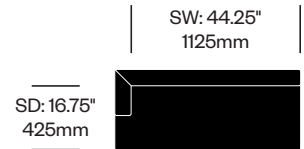

List Price

To order, specify:

1. Product number

Center Monitor Mount

Number

List Price

Side Monitor Mount

Number

List Price

To order, specify:

1. Product number
2. Trim Color
  - Anodized Aluminum (HOH-JAL)
  - Cosmos Grey (HOT-JGC)

Door Limiter

Number

Door Limiter	Number	List Price
Set of 2	HCHO-DRR1	163.50

List Price