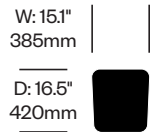

Hushfree L

Hushoffice | 2024 | Made in Poland

To order, specify:

1. Product number
2. Laminate color

Table	Number	List Price
Laminate Grade A	HCHO-ALMT	1,569.61
Laminate Grade B	HCHO-ALMT	1,951.11

Side Table	Number	List Price
Laminate	HCHO-ALST	566.80