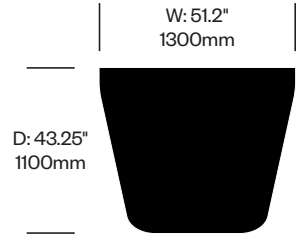

Hushfree L

Hushoffice | 2024 | Made in Poland

To order, specify:

1. Product number
2. Laminate color

Table	Number	List Price
Laminate Grade A	HCHO-ALMT	1,569.61
Laminate Grade B	HCHO-ALMT	1,951.11

Side Table	Number	List Price
Laminate	HCHO-ALST	566.80