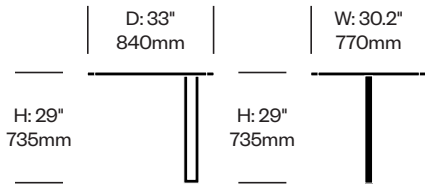

Hushfree M

Hushoffice | 2024 | Made in Poland

To order, specify:

1. Product number
2. Laminate color

Table	Number	List Price
Laminate Grade A	HCHO-AMMT	784.81
Laminate Grade B	HCHO-AMMT	921.06

To order, specify: