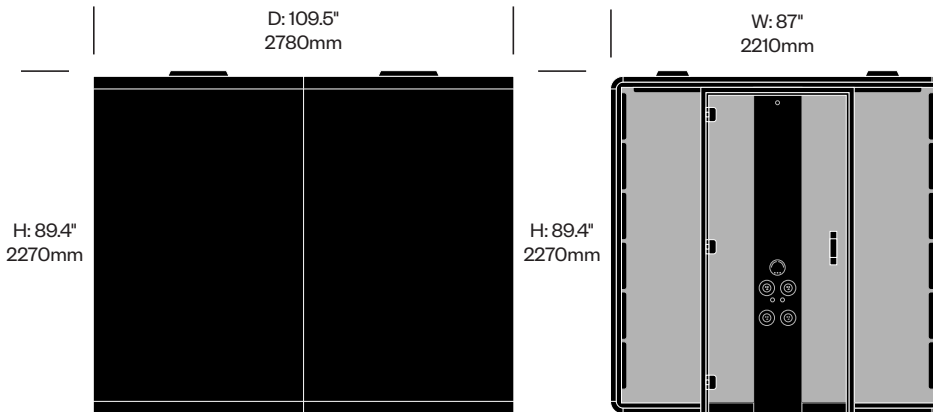

- Clear (HOG-PRZ)

Hushfree Access L

Hushoffice | 2024 | Made in Poland

To order, specify:

1. Product number, including
 - 1** Monitor bracket selection
 - N** No monitor brackets
 - C** Center column monitor bracket (add \$436.00 list)
 - S** 1 side wall monitor bracket (add \$272.50 list)
 - B** 2 side wall monitor brackets (add \$545.00 list)
 - 2** Center column data and power (top row)
 - 1** Left with power socket, right with power socket
 - 2** Left with power socket, right with USB-A and USB-C (add \$545.00 list)
 - 3** Left with power socket, right with HDMI (add \$152.60 list)
 - 3** Center column data and power (bottom row)
 - N** No power specification
 - 1** Left with power socket, right with power socket (add \$545.00 list)
 - 2** Left with power socket, right with USB-A and USB-C (add \$1,090.00 list)
 - 3** Left with power socket, right with HDMI (add \$697.60 list)
 - 4** Right column data and power
 - N** No power specification
 - 1** Top with power socket, bottom with power socket (add \$545.00 list)
 - 4** Top with USB-A and USB-C, bottom with power socket (add \$1,090.00 list)
 - 5** Top with HDMI, bottom with power socket (add \$697.60 list)
 - 6** Top with CAT6, bottom with power socket (add \$485.05 list)
 - 5** Left column data and power
 - N** No power specification
 - 1** Top with power socket, bottom with power socket (add \$545.00 list)
 - 4** Top with USB-A and USB-C, bottom with power socket (add \$1,090.00 list)
 - 5** Top with HDMI, bottom with power socket (add \$697.60 list)
 - 6** Top with CAT6, bottom with power socket (add \$485.05 list)
 - 6** Door handedness
 - L** Left handed
 - R** Right handed
2. Case exterior TFL color
3. Case interior fabric and color
4. Rear glass color
5. Door glass color