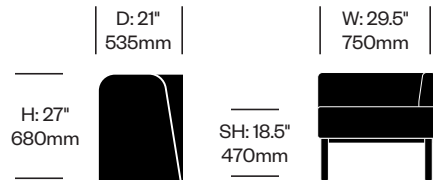

1. Product number
2. Worksurface laminate color

Table	Number	List Price
Laminate Grade A	HCHO-XMMT	654.01
Laminate Grade B	HCHO-XMMT	790.26

To order, specify:

1. Product number
2. Seat upholstery and color
3. Backrest upholstery and color