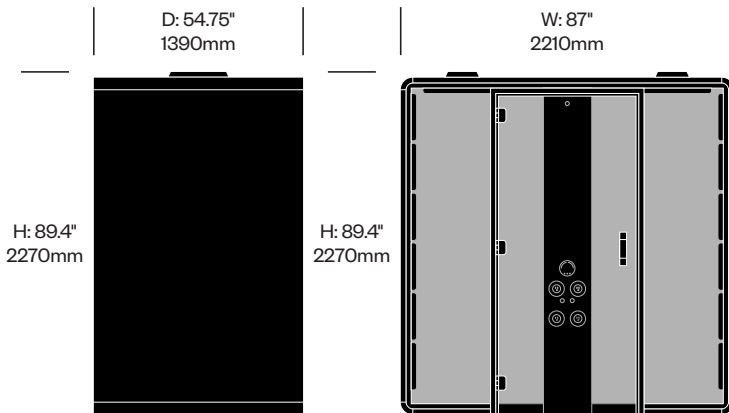

- Dark Grey (HA-DKG)
- Light Grey (HA-LTG)

Hushfree Access M

Hushoffice | 2024 | Made in Poland

To order, specify:

1. Product number, including
 - 1** Monitor bracket selection
 - N** No monitor brackets
 - C** Center column monitor bracket (add \$436.00 list)
 - 2** Center column data and power (top row)
 - 1** Left with power socket, right with power socket
 - 2** Left with power socket, right with USB-A and USB-C (add \$545.00 list)
 - 3** Left with power socket, right with HDMI (add \$152.60 list)
 - 3** Center column data and power (bottom row)
 - N** No power specification
 - 1** Left with power socket, right with power socket (add \$545.00 list)
 - 2** Left with power socket, right with USB-A and USB-C (add \$1,090.00 list)
 - 3** Left with power socket, right with HDMI (add \$697.60 list)
 - 4** Door handedness
 - L** Left handed
 - R** Right handed
2. Case exterior TFL color
3. Case interior fabric and color
4. Rear glass color
5. Door glass color