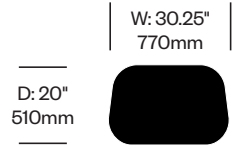

1. Product number
2. Worksurface laminate color

Table	Number	List Price
Laminate Grade A	HCHO-XMMT	654.01
Laminate Grade B	HCHO-XMMT	790.26

To order, specify:

1. Product number
2. Seat upholstery and color
3. Backrest upholstery and color