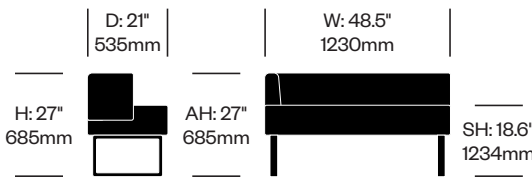

Sofa with Right Arm	Number	List Price
Fabric	HCHO-FAMS-R	2,703.20