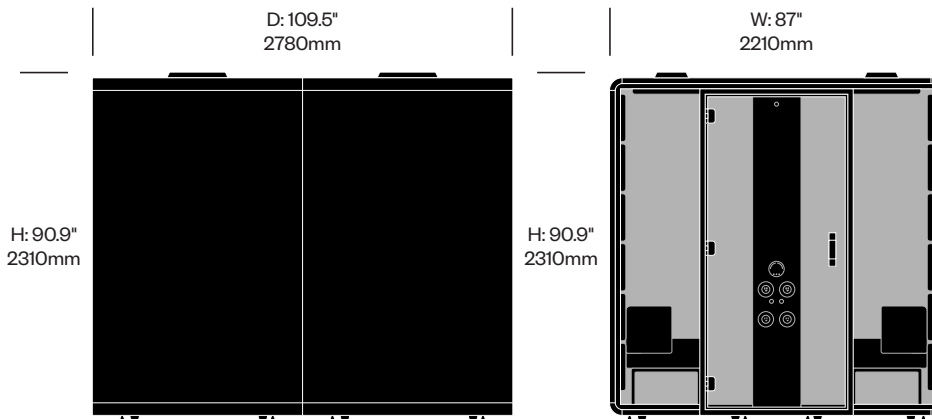

1. Product number, including
  1. 1 Monitor bracket selection
     1. N No monitor brackets
     2. C Center column monitor bracket (add $436.00 list)
     3. S 1 side wall monitor bracket (add $272.50 list)
     4. B 2 side wall monitor brackets (add $545.00 list)
  2. 2 Center column data and power (top row)
     1. 1 Left with power socket, right with power socket
     2. 2 Left with power socket, right with USB-A and USB-C (add $545.00 list)
     3. 3 Left with power socket, right with HDMI (add $152.60 list)
  3. 3 Center column data and power (bottom row)
     1. N No power specification
     2. 1 Left with power socket, right with power socket (add $545.00 list)
     3. 2 Left with power socket, right with USB-A and USB-C (add $1,090.00 list)
     4. 3 Left with power socket, right with HDMI (add $697.60 list)
  4. 4 Right column data and power
     1. N No power specification
     2. 1 Top with power socket, bottom with power socket (add $545.00 list)
     3. 4 Top with USB-A and USB-C, bottom with power socket (add $1,090.00 list)
     4. 5 Top with HDMI, bottom with power socket (add $697.60 list)
     5. 6 Top with CAT6, bottom with power socket (add $485.05 list)
  5. 5 Left column data and power
     1. N No power specification
     2. 1 Top with power socket, bottom with power socket (add $545.00 list)
     3. 4 Top with USB-A and USB-C, bottom with power socket (add $1,090.00 list)
     4. 5 Top with HDMI, bottom with power socket (add $697.60 list)
     5. 6 Top with CAT6, bottom with power socket (add $485.05 list)
2. Case exterior TFL color
3. Case interior fabric and color
4. Rear glass color
5. Door glass color
6. Sofas seat fabric color
7. Sofas backrest fabric color

Acoustic Pod with Sofas	Number	1	2	3	4	5	List Price
2 Sofas	HCHO-LTP6-N2M	■	■	■	■	■	56,570.91
4 Sofas	HCHO-LTP6-N4M	■	■	■	■	■	61,257.91