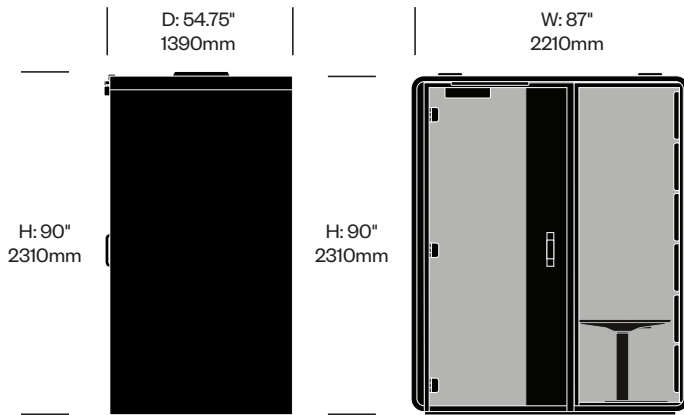

Table Laminate Grade B

- Velvet Black (HFL-AGA)

Hushfree Work

Hushoffice | 2026 | Made in Poland

To order, specify:

1. Product number,
2. Case exterior TFL color
3. Case interior fabric and color
4. Rear glass color
5. Door glass door
6. Table Laminate color