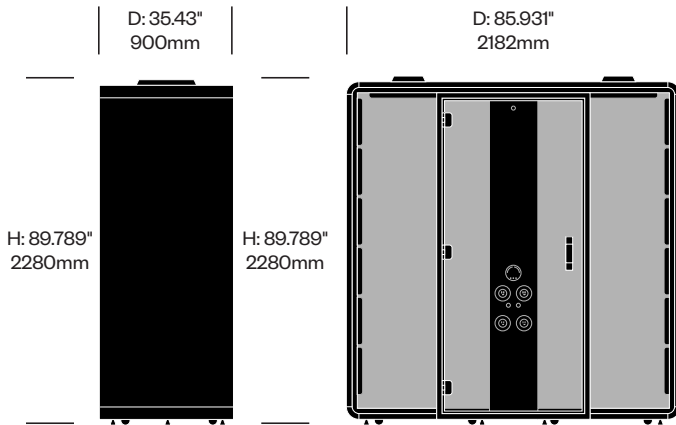

- Dark Grey (HA-DKG)
- Light Grey (HA-LTG)

Hushfree XM

Hushoffice | 2025 | Made in Poland

To order, specify:

1. Product number, including
 - 1** Center column data and power (top row)
 - 1 Left with power socket, right with power socket
 - 2 Left with power socket, right with USB-A and USB-C (add \$545.00 list)
 - 2** Center column data and power (bottom row)
 - N No power specification
 - 1 Left with power socket, right with power socket
 - 2 Left with power socket, right with USB-A and USB-C (add \$545.00 list)
2. Case exterior TFL color
3. Case interior fabric and color
4. Rear glass color
5. Door glass color
6. Table laminate color