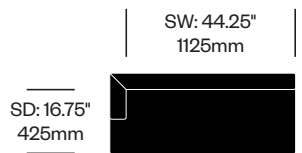

Sofa with Right Arm	Number	List Price
Fabric	HCHO-FAMS-R	2,703.20