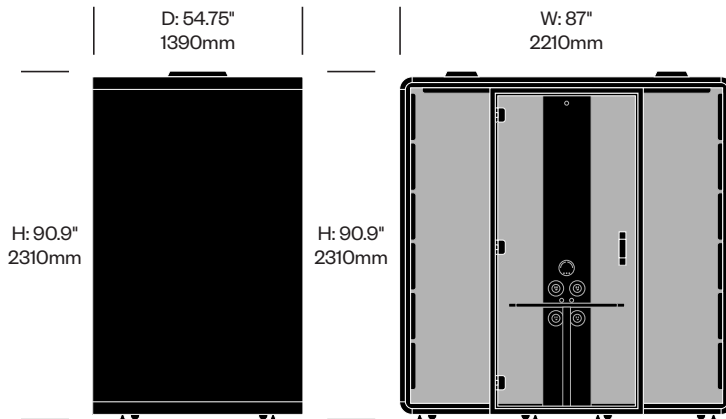

Hushfree M

Hushoffice | 2024 | Made in Poland

To order, specify:

1. Product number, including
  - ☒ Monitor bracket selection
    - ☐ No monitor brackets
    - ☐ Center column monitor bracket (add $436.00 list)
  - ☒ Center column data and power (top row)
    - ☐ Left with power socket, right with power socket
    - ☐ Left with power socket, right with USB-A and USB-C (add $545.00 list)
    - ☐ Left with power socket, right with HDMI (add $152.60 list)
  - ☒ Center column data and power (bottom row)
    - ☐ No power specification
    - ☐ Left with power socket, right with power socket (add $545.00 list)
    - ☐ Left with power socket, right with USB-A and USB-C (add $1,090.00 list)
    - ☐ Left with power socket, right with HDMI (add $697.60 list)
2. Case exterior TFL color
3. Case interior fabric and color
4. Rear glass color
5. Door glass color
6. Table laminate color

Acoustic Pod with Table	Number	☒ ☐ ☐	List Price
Laminate Grade A	HCHO-MTP4-TN	☐ - ☐ ☐	36,051.69
Laminate Grade B	HCHO-MTP4-TN	☐ - ☐ ☐	36,187.94