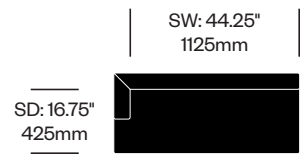

Sofa with Right Arm	Number	List Price
Fabric	HCHO-FAMS-R	2,703.20