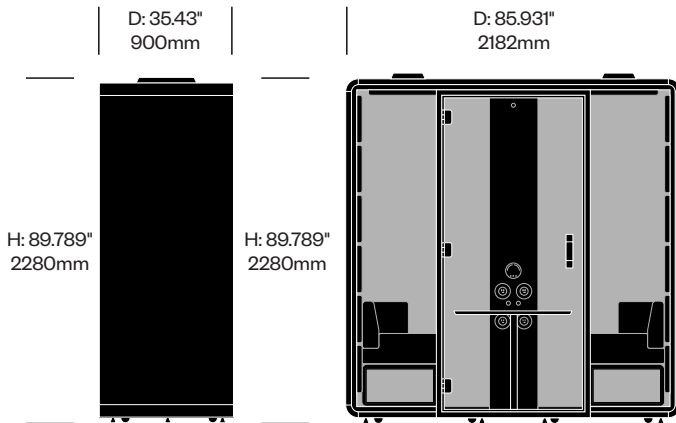

Hushfree XM

Hushoffice | 2025 | Made in Poland

To order, specify:

1. Product number, including
  - **1** Center column data and power (top row)
    - 1 Left with power socket, right with power socket
    - 2 Left with power socket, right with USB-A and USB-C (add $545.00 list)
  - **2** Center column data and power (bottom row)
    - N No power specification
    - 1 Left with power socket, right with power socket
    - 2 Left with power socket, right with USB-A and USB-C (add $545.00 list)
2. Case exterior TFL color
3. Case interior fabric and color
4. Rear glass color
5. Door glass color
6. Table laminate color
7. Sofa seat upholstery and color
8. Sofa backrest upholstery and color

Acoustic Pod with Table and 2 Sofas	Number	1 2	List Price
Laminate Grade A	HCHO-XMP2-T2-	■ ■	34,443.94
Laminate Grade B	HCHO-XMP2-T2-	■ ■	34,580.19