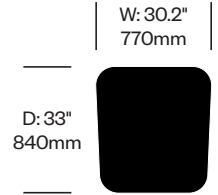

HushFree.M

Hushoffice | 2024 | Made in Poland

To order, specify:

1. Product number
2. Laminate color

Table	Number	List Price
Laminate Grade A	HCHO-AMMT	720.00
Laminate Grade B	HCHO-AMMT	845.00

To order, specify: