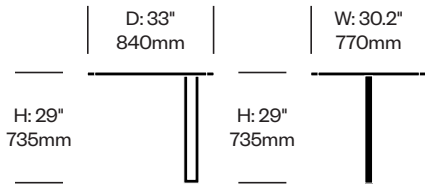

HushFree.M

Hushoffice | 2024 | Made in Poland

To order, specify:

1. Product number
2. Laminate color

Table	Number	List Price
Laminate Grade A	HCHO-AMMT	720.00
Laminate Grade B	HCHO-AMMT	845.00

To order, specify: