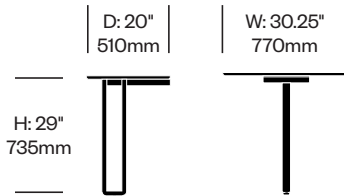

1. Product number
2. Worksurface laminate color

Table	Number	List Price
Laminate Grade A	HCHO-XMMT	600.00
Laminate Grade B	HCHO-XMMT	725.00

To order, specify:

1. Product number
2. Seat upholstery and color
3. Backrest upholstery and color