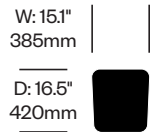

HushFree.L

Hushoffice | 2024 | Made in Poland

To order, specify:

1. Product number
2. Laminate color

Table	Number	List Price
Laminate Grade A	HCHO-ALMT	1,440.00
Laminate Grade B	HCHO-ALMT	1,790.00

Side Table	Number	List Price
Laminate	HCHO-ALST	520.00