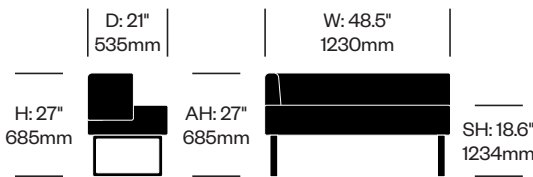

Sofa with Right Arm	Number	List Price
Fabric	HCHO-FAMS-R	1,960.00