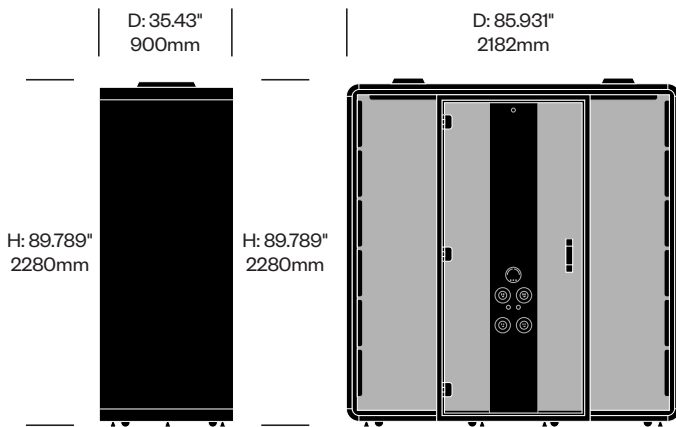

- Dark Grey (HA-DKG)
- Light Grey (HA-LTG)

HushFree.XM

Hushoffice | 2025 | Made in Italy

To order, specify:

1. Product number, including
 - 1 Center column data and power (top row)
 - 1 Left with power socket, right with power socket
 - 2 Left with power socket, right with USB-A and USB-C (add \$500.00 list)
 - 2 Center column data and power (bottom row)
 - N No power specification
 - 1 Left with power socket, right with power socket
 - 2 Left with power socket, right with USB-A and USB-C (add \$500.00 list)
2. Case exterior TFL color
3. Case interior fabric and color
4. Rear glass color
5. Door glass color
6. Table laminate color