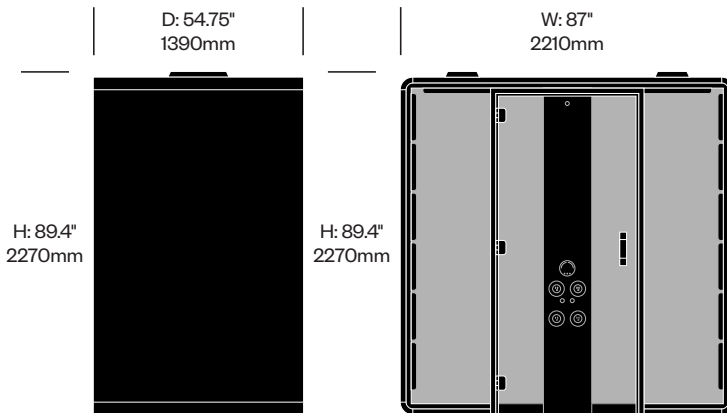

- Dark Grey (HA-DKG)
- Light Grey (HA-LTG)

HushFree.Access.M

Hushoffice | 2024 | Made in Poland

To order, specify:

1. Product number, including
 - Monitor bracket selection
 - No monitor brackets
 - Center column monitor bracket (add \$400.00 list)
 - Center column data and power (top row)
 - 1 Left with power socket, right with power socket
 - 2 Left with power socket, right with USB-A and USB-C (add \$500.00 list)
 - 3 Left with power socket, right with HDMI (add \$140.00 list)
 - Center column data and power (bottom row)
 - No power specification
 - 1 Left with power socket, right with power socket (add \$500.00 list)
 - 2 Left with power socket, right with USB-A and USB-C (add \$1,000.00 list)
 - 3 Left with power socket, right with HDMI (add \$640.00 list)
 - Door handedness
 - L Left handed
 - R Right handed
2. Case exterior TFL color
3. Case interior fabric and color
4. Rear glass color
5. Door glass color