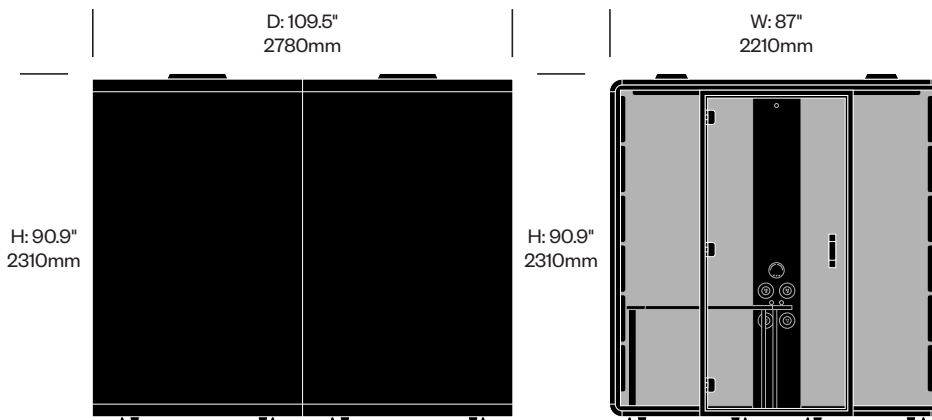

1. Product number, including
  1. **1** Monitor bracket selection
     1. **N** No monitor brackets
     2. **C** Center column monitor bracket (add $400.00 list)
     3. **S** 1 side wall monitor bracket (add $250.00 list)
     4. **B** 2 side wall monitor brackets (add $500.00 list)
  2. **2** Center column data and power (top row)
     1. **1** Left with power socket, right with power socket
     2. **2** Left with power socket, right with USB-A and USB-C (add $500.00 list)
     3. **3** Left with power socket, right with HDMI (add $140.00 list)
  3. **3** Center column data and power (bottom row)
     1. **N** No power specification
     2. **1** Left with power socket, right with power socket (add $500.00 list)
     3. **2** Left with power socket, right with USB-A and USB-C (add $1,000.00 list)
     4. **3** Left with power socket, right with HDMI (add $640.00 list)
  4. **4** Right column data and power
     1. **N** No power specification
     2. **1** Top with power socket, bottom with power socket (add $500.00 list)
     3. **4** Top with USB-A and USB-C, bottom with power socket (add $1,000.00 list)
     4. **5** Top with HDMI, bottom with power socket (add $640.00 list)
     5. **6** Top with CAT6, bottom with power socket (add $445.00 list)
  5. **5** Left column data and power
     1. **N** No power specification
     2. **1** Top with power socket, bottom with power socket (add $500.00 list)
     3. **4** Top with USB-A and USB-C, bottom with power socket (add $1,000.00 list)
     4. **5** Top with HDMI, bottom with power socket (add $640.00 list)
     5. **6** Top with CAT6, bottom with power socket (add $445.00 list)
2. Case exterior TFL color
3. Case interior fabric and color
4. Rear glass color
5. Door glass color
6. Table laminate color

Acoustic Pod with Table	Number	1 2 3 4 5	List Price
Laminate Grade A	HCHO-LTP6-NT	■-■-■-■-■	48,850.00
Laminate Grade B	HCHO-LTP6-NT	■-■-■-■-■	49,200.00