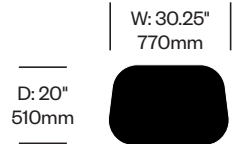

1. Product number
2. Worksurface laminate color

Table	Number	List Price
Laminate Grade A	HCHO-XMMT	600.00
Laminate Grade B	HCHO-XMMT	725.00

To order, specify:

1. Product number
2. Seat upholstery and color
3. Backrest upholstery and color