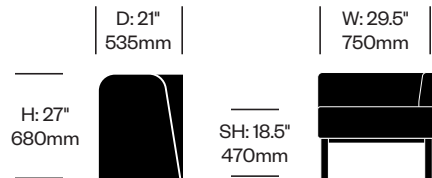

1. Product number
2. Worksurface laminate color

Table	Number	List Price
Laminate Grade A	HCHO-XMMT	600.00
Laminate Grade B	HCHO-XMMT	725.00

To order, specify:

1. Product number
2. Seat upholstery and color
3. Backrest upholstery and color