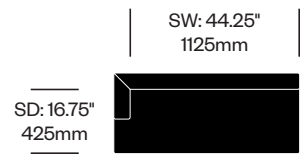

Sofa with Right Arm	Number	List Price
Fabric	HCHO-FAMS-R	1,960.00