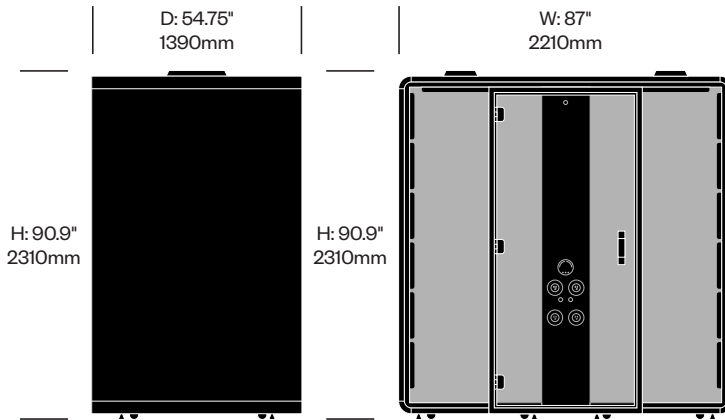

- Dark Grey (HA-DKG)
- Light Grey (HA-LTG)

HushFree.M

Hushoffice | 2024 | Made in Poland

To order, specify:

1. Product number, including
 - Monitor bracket selection
 - No monitor brackets
 - Center column monitor bracket (add \$400.00 list)
 - Center column data and power (top row)
 - 1 Left with power socket, right with power socket
 - 2 Left with power socket, right with USB-A and USB-C (add \$500.00 list)
 - 3 Left with power socket, right with HDMI (add \$140.00 list)
 - Center column data and power (bottom row)
 - No power specification
 - 1 Left with power socket, right with power socket (add \$500.00 list)
 - 2 Left with power socket, right with USB-A and USB-C (add \$1,000.00 list)
 - 3 Left with power socket, right with HDMI (add \$640.00 list)
2. Case exterior TFL color
3. Case interior fabric and color
4. Rear glass color
5. Door glass color