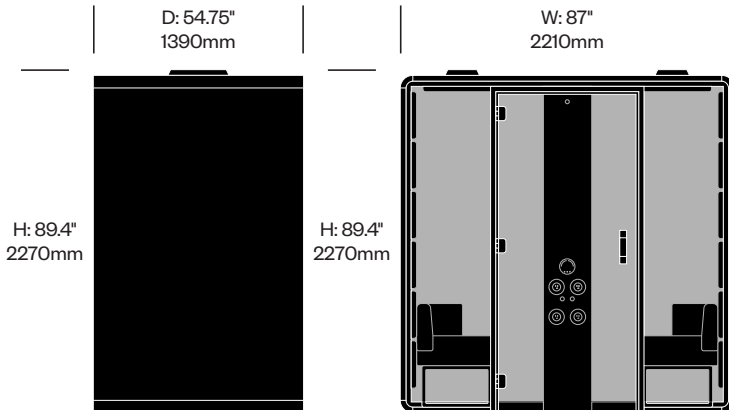

HushFree.Access.M

Hushoffice | 2024 | Made in Poland

To order, specify:

1. Product number, including
  1. **1** Monitor bracket selection
     1. **N** No monitor brackets
     2. **C** Center column monitor bracket (add $400.00 list)
  2. **2** Center column data and power (top row)
     1. **1** Left with power socket, right with power socket
     2. **2** Left with power socket, right with USB-A and USB-C (add $500.00 list)
     3. **3** Left with power socket, right with HDMI (add $140.00 list)
  3. **3** Center column data and power (bottom row)
     1. **N** No power specification
     2. **1** Left with power socket, right with power socket (add $500.00 list)
     3. **2** Left with power socket, right with USB-A and USB-C (add $1,000.00 list)
     4. **3** Left with power socket, right with HDMI (add $640.00 list)
  4. **4** Door handedness
     1. **L** Left handed
     2. **R** Right handed
2. Case exterior TFL color
3. Case interior fabric and color
4. Rear glass color
5. Door glass color
6. Sofas seat fabric color
7. Sofas backrest fabric color

Acoustic Pod with 2 Sofas	Number	1 2 3 4	List Price
	HCHO-MAP4-N2	■ - ■ - ■ - ■ N	36,750.00