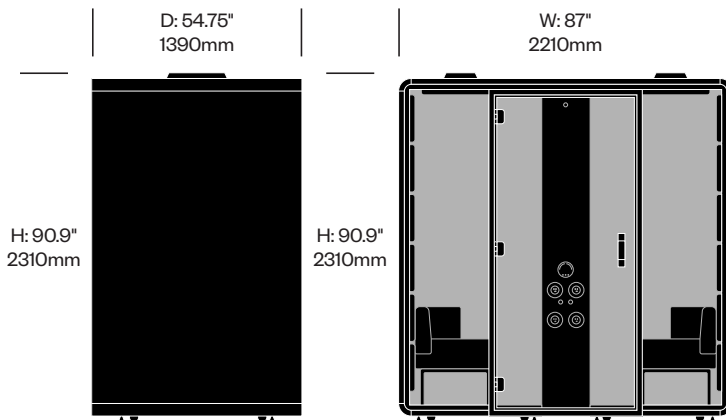

HushFree.M

Hushoffice | 2024 | Made in Poland

To order, specify:

1. Product number, including
  - ☒ Monitor bracket selection
    - ☐ No monitor brackets
    - ☐ Center column monitor bracket (add $400.00 list)
  - ☒ Center column data and power (top row)
    - ☐ 1 Left with power socket, right with power socket
    - ☐ 2 Left with power socket, right with USB-A and USB-C (add $500.00 list)
    - ☐ 3 Left with power socket, right with HDMI (add $140.00 list)
  - ☒ Center column data and power (bottom row)
    - ☐ No power specification
    - ☐ 1 Left with power socket, right with power socket (add $500.00 list)
    - ☐ 2 Left with power socket, right with USB-A and USB-C (add $1,000.00 list)
    - ☐ 3 Left with power socket, right with HDMI (add $640.00 list)
2. Case exterior TFL color
3. Case interior fabric and color
4. Rear glass color
5. Door glass color
6. Sofas seat fabric color
7. Sofas backrest fabric color

Acoustic Pod with 2 Sofas	Number	☒ ☒ ☒	List Price
	HCHO-MTP4-N2	■ - ■ ■	36,750.00