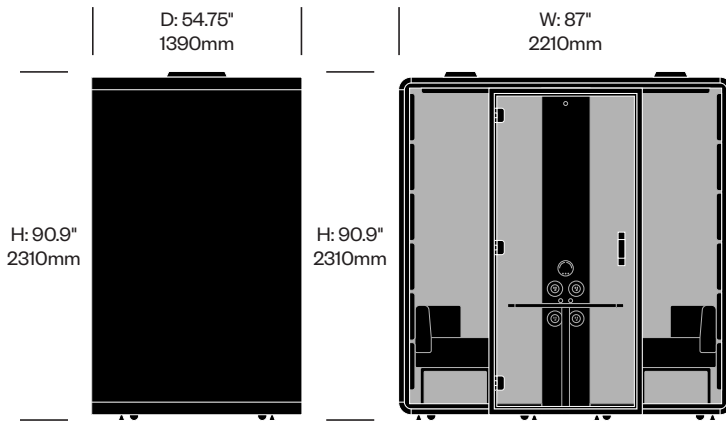

HushFree.M

Hushoffice | 2024 | Made in Poland

To order, specify:

1. Product number, including
  - ☒ Monitor bracket selection
    - ☐ No monitor brackets
    - ☐ Center column monitor bracket (add $400.00 list)
  - ☒ Center column data and power (top row)
    - ☐ 1 Left with power socket, right with power socket
    - ☐ 2 Left with power socket, right with USB-A and USB-C (add $500.00 list)
    - ☐ 3 Left with power socket, right with HDMI (add $140.00 list)
  - ☒ Center column data and power (bottom row)
    - ☐ No power specification
    - ☐ 1 Left with power socket, right with power socket (add $500.00 list)
    - ☐ 2 Left with power socket, right with USB-A and USB-C (add $1,000.00 list)
    - ☐ 3 Left with power socket, right with HDMI (add $640.00 list)
2. Case exterior TFL color
3. Case interior fabric and color
4. Rear glass color
5. Door glass color
6. Table laminate color
7. Sofas seat fabric color
8. Sofas backrest fabric color

Acoustic Pod with Table and 2 Sofas	Number	☒ ☒ ☒	List Price
Laminate Grade A	HCHO-MTP4-T2	■-■ ■	37,375.00
Laminate Grade B	HCHO-MTP4-T2	■-■ ■	37,500.00