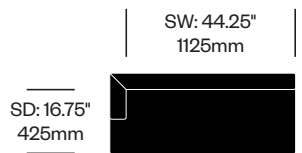

Sofa with Right Arm	Number	List Price
Fabric	HCHO-FAMS-R	1,960.00