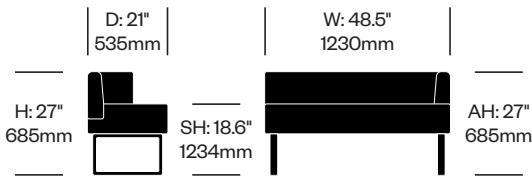

To order, specify:

1. Product number
2. Laminate color

Table	Number	List Price
Laminate Grade A	HCHO-AMMT	720.00
Laminate Grade B	HCHO-AMMT	845.00

To order, specify:

1. Product number
2. Seat fabric and color
3. Backrest fabric and color