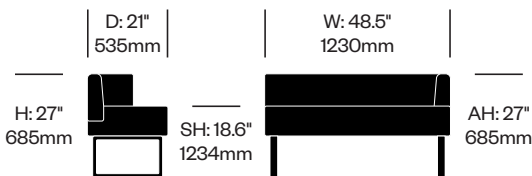

To order, specify:

1. Product number
2. Seat fabric and color
3. Backrest fabric and color

Sofa with Left Arm	Number	List Price
Fabric	HCHO-FAMS-L	1,960.00