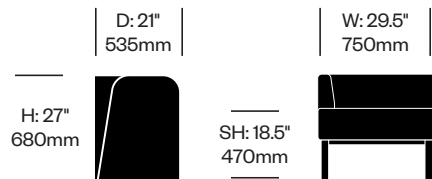

Small Sofa with Arm on Right	Number	List Price
Fabric	HCHO-FASS	1,960.00