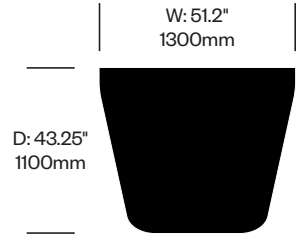

HushFree.L

Hushoffice | 2024 | Made in Poland

To order, specify:

1. Product number
2. Laminate color

Table	Number	List Price
Laminate Grade A	HCHO-ALMT	1,440.00
Laminate Grade B	HCHO-ALMT	1,790.00

Side Table	Number	List Price
Laminate	HCHO-ALST	520.00