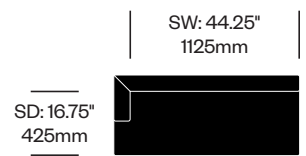

Sofa with Right Arm	Number	List Price
Fabric	HCHO-FAMS-R	1,960.00