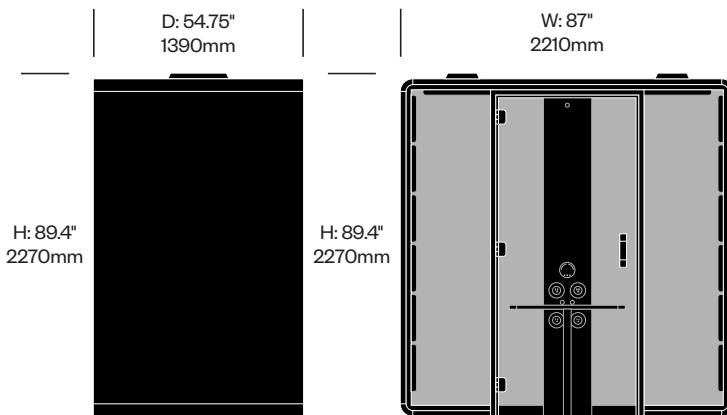

HushFree.Access.M

Hushoffice | 2024 | Made in Poland

To order, specify:

1. Product number, including
  1. **1** Monitor bracket selection
     - **N** No monitor brackets
     - **C** Center column monitor bracket (add $400.00 list)
  2. **2** Center column data and power (top row)
     - **1** Left with power socket, right with power socket
     - **2** Left with power socket, right with USB-A and USB-C (add $500.00 list)
     - **3** Left with power socket, right with HDMI (add $140.00 list)
  3. **3** Center column data and power (bottom row)
     - **N** No power specification
     - **1** Left with power socket, right with power socket (add $500.00 list)
     - **2** Left with power socket, right with USB-A and USB-C (add $1,000.00 list)
     - **3** Left with power socket, right with HDMI (add $640.00 list)
  4. **4** Door handedness
     - **L** Left handed
     - **R** Right handed
2. Case exterior TFL color
3. Case interior fabric and color
4. Rear glass color
5. Door glass color
6. Table laminate color

Acoustic Pod with Table	Number	1 2 3 4	List Price
Laminate Grade A	HCHO-MAP4-TN	■ - ■ - ■ - ■ N	33,075.00
Laminate Grade B	HCHO-MAP4-TN	■ - ■ - ■ - ■ N	33,200.00