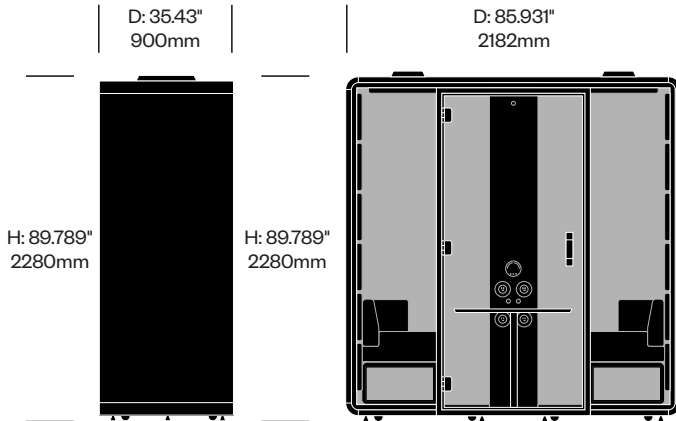

1. Product number, including
 - 1 Center column data and power (top row)
 - 1 Left with power socket, right with power socket
 - 2 Left with power socket, right with USB-A and USB-C (add \$500.00 list)
 - 2 Center column data and power (bottom row)
 - N No power specification
 - 1 Left with power socket, right with power socket
 - 2 Left with power socket, right with USB-A and USB-C (add \$500.00 list)
2. Case exterior TFL color
3. Case interior fabric and color
4. Rear glass color
5. Door glass color
6. Sofa seat upholstery and color
7. Sofa backrest upholstery and color

1. Product number, including
 - 1 Center column data and power (top row)
 - 1 Left with power socket, right with power socket
 - 2 Left with power socket, right with USB-A and USB-C (add \$500.00 list)
 - 2 Center column data and power (bottom row)
 - N No power specification
 - 1 Left with power socket, right with power socket
 - 2 Left with power socket, right with USB-A and USB-C (add \$500.00 list)
2. Case exterior TFL color
3. Case interior fabric and color
4. Rear glass color
5. Door glass color
6. Table laminate color
7. Sofa seat upholstery and color
8. Sofa backrest upholstery and color