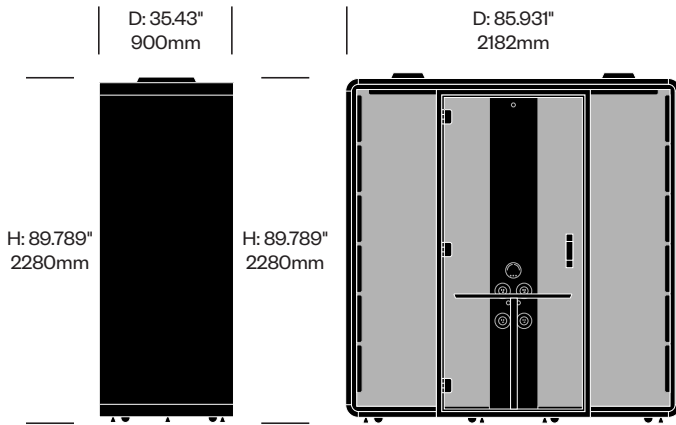

HushFree.XM

Hushoffice | 2025 | Made in Italy

To order, specify:

1. Product number, including
  - 1 Center column data and power (top row)
    - 1 Left with power socket, right with power socket
    - 2 Left with power socket, right with USB-A and USB-C (add $500.00 list)
  - 2 Center column data and power (bottom row)
    - N No power specification
    - 1 Left with power socket, right with power socket
    - 2 Left with power socket, right with USB-A and USB-C (add $500.00 list)
2. Case exterior TFL color
3. Case interior fabric and color
4. Rear glass color
5. Door glass color
6. Table laminate color

Acoustic Pod with Table	Number	1 2	List Price
Laminate Grade A	HCHO-XMP2-TN-	■ - ■	28,200.00
Laminate Grade B	HCHO-XMP2-TN-	■ - ■	28,325.00