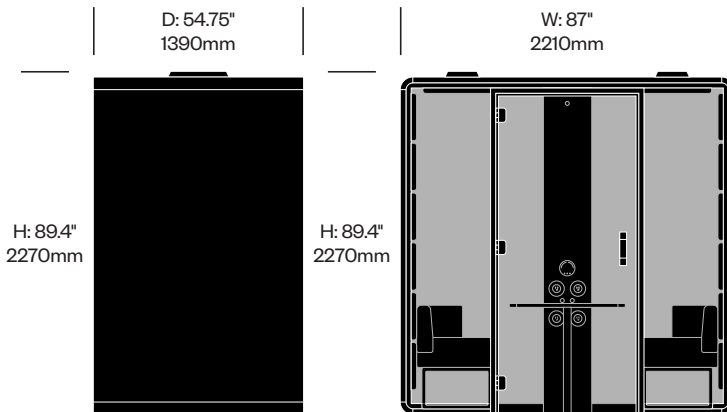

HushFree.Access.M

Hushoffice | 2024 | Made in Poland

To order, specify:

1. Product number, including
  1. **1** Monitor bracket selection
     1. **N** No monitor brackets
     2. **C** Center column monitor bracket (add $400.00 list)
  2. **2** Center column data and power (top row)
     1. **1** Left with power socket, right with power socket
     2. **2** Left with power socket, right with USB-A and USB-C (add $500.00 list)
     3. **3** Left with power socket, right with HDMI (add $140.00 list)
  3. **3** Center column data and power (bottom row)
     1. **N** No power specification
     2. **1** Left with power socket, right with power socket (add $500.00 list)
     3. **2** Left with power socket, right with USB-A and USB-C (add $1,000.00 list)
     4. **3** Left with power socket, right with HDMI (add $640.00 list)
  4. **4** Door handedness
     1. **L** Left handed
     2. **R** Right handed
2. Case exterior TFL color
3. Case interior fabric and color
4. Rear glass color
5. Door glass color
6. Table laminate color
7. Sofas seat fabric color
8. Sofas backrest fabric color

Acoustic Pod with Table and 2 Sofas	Number	1 2 3 4	List Price
Laminate Grade A	HCHO-MAP4-T2	■ - ■ - ■ - N	37,375.00
Laminate Grade B	HCHO-MAP4-T2	■ - ■ - ■ - N	37,500.00