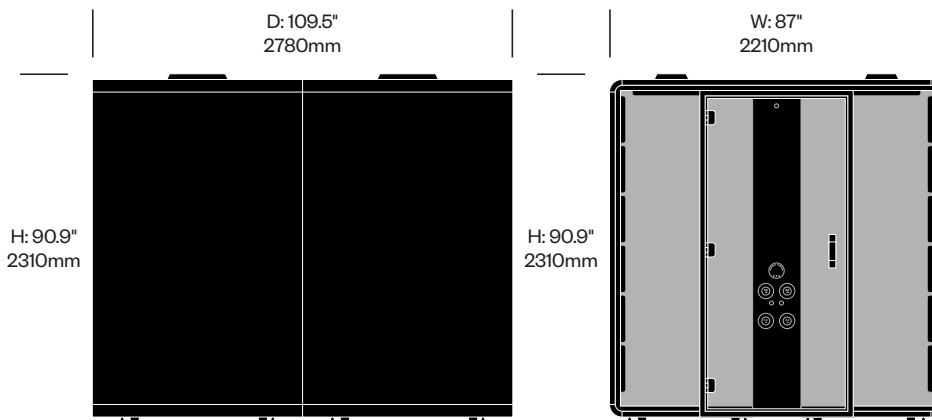

- Dark Grey (HA-DKG)
- Light Grey (HA-LTG)

HushFree.L

Hushoffice | 2024 | Made in Poland

To order, specify:

1. Product number, including
 - 1 Monitor bracket selection
 - N No monitor brackets
 - C Center column monitor bracket (add \$400.00 list)
 - S 1 side wall monitor bracket (add \$250.00 list)
 - B 2 side wall monitor brackets (add \$500.00 list)
 - 2 Center column data and power (top row)
 - 1 Left with power socket, right with power socket
 - 2 Left with power socket, right with USB-A and USB-C (add \$500.00 list)
 - 3 Left with power socket, right with HDMI (add \$140.00 list)
 - 3 Center column data and power (bottom row)
 - N No power specification
 - 1 Left with power socket, right with power socket (add \$500.00 list)
 - 2 Left with power socket, right with USB-A and USB-C (add \$1,000.00 list)
 - 3 Left with power socket, right with HDMI (add \$640.00 list)
 - 4 Right column data and power
 - N No power specification
 - 1 Top with power socket, bottom with power socket (add \$500.00 list)
 - 4 Top with USB-A and USB-C, bottom with power socket (add \$1,000.00 list)
 - 5 Top with HDMI, bottom with power socket (add \$640.00 list)
 - 6 Top with CAT6, bottom with power socket (add \$445.00 list)
 - 5 Left column data and power
 - N No power specification
 - 1 Top with power socket, bottom with power socket (add \$500.00 list)
 - 4 Top with USB-A and USB-C, bottom with power socket (add \$1,000.00 list)
 - 5 Top with HDMI, bottom with power socket (add \$640.00 list)
 - 6 Top with CAT6, bottom with power socket (add \$445.00 list)
2. Case exterior TFL color
3. Case interior fabric and color
4. Rear glass color
5. Door glass color