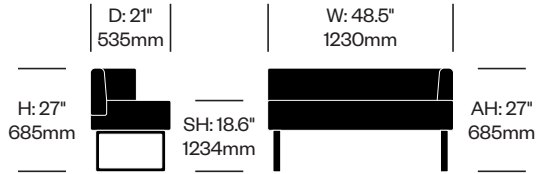

HushFree.Access.L

Hushoffice | 2024 | Made in Poland

To order, specify:

1. Product number
2. Seat fabric and color
3. Backrest fabric and color

Sofa with Left Arm

Number

Fabric	Number
	HCHO-FAMS-L

SW: 44.25"
1125mm

SD: 16.75"
425mm

List Price

1,960.00