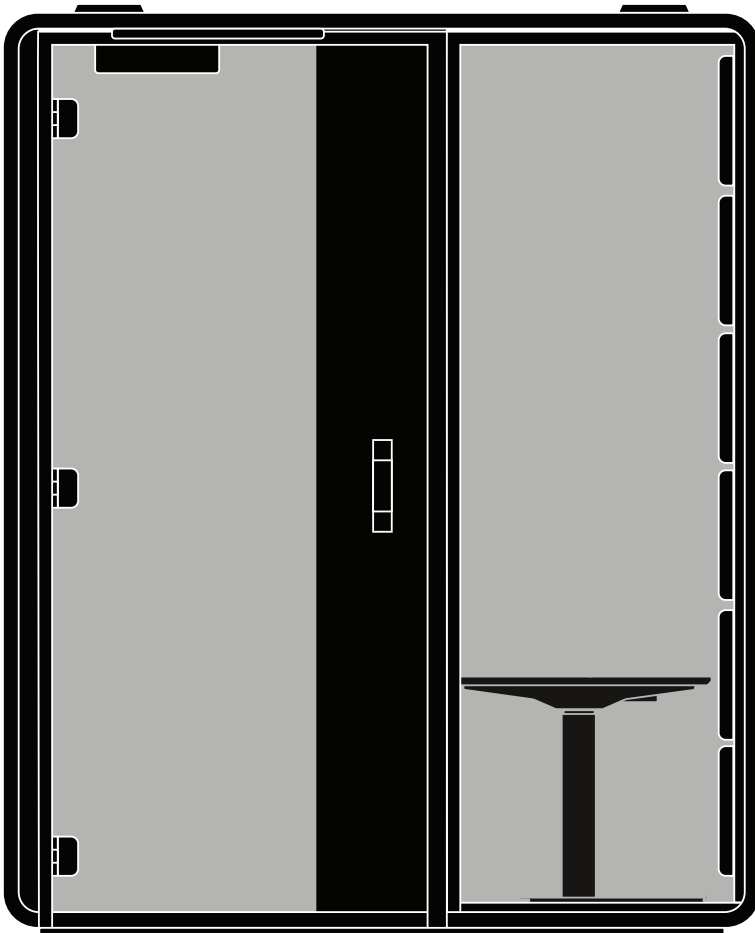

Table Laminate Grade B

- Velvet Black (HFL-AGA)

HushFree.Work

Hushoffice | 2026 | Made in Poland

To order, specify:

1. Product number,
2. Case exterior TFL color
3. Case interior fabric and color
4. Rear glass color
5. Table Laminate color