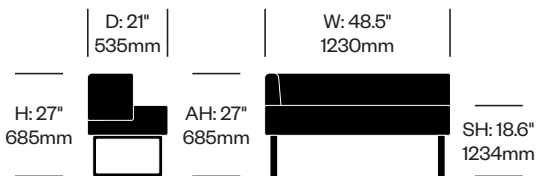

Sofa with Right Arm	Number	List Price
Fabric	HCHO-FAMS-R	1,960.00