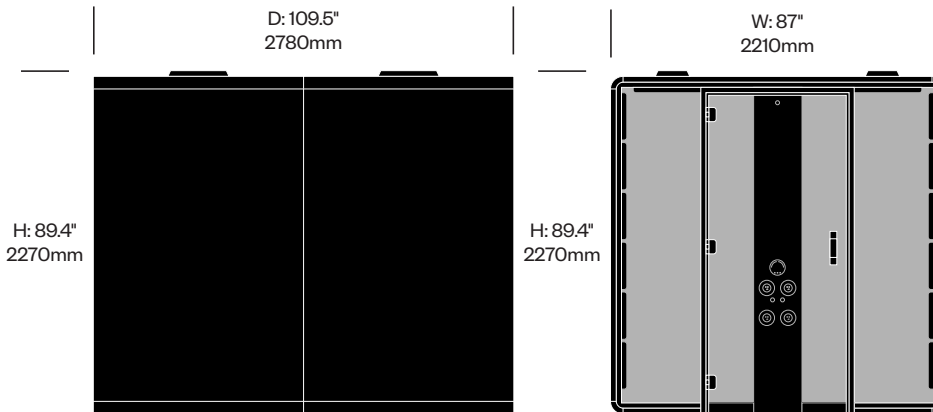

- Clear (HOG-PRZ)

HushFree.Access.L

Hushoffice | 2024 | Made in Poland

To order, specify:

1. Product number, including
 - 1** Monitor bracket selection
 - N** No monitor brackets
 - C** Center column monitor bracket (add \$400.00 list)
 - S** 1 side wall monitor bracket (add \$250.00 list)
 - B** 2 side wall monitor brackets (add \$500.00 list)
 - 2** Center column data and power (top row)
 - 1** Left with power socket, right with power socket
 - 2** Left with power socket, right with USB-A and USB-C (add \$500.00 list)
 - 3** Left with power socket, right with HDMI (add \$140.00 list)
 - 3** Center column data and power (bottom row)
 - N** No power specification
 - 1** Left with power socket, right with power socket (add \$500.00 list)
 - 2** Left with power socket, right with USB-A and USB-C (add \$1,000.00 list)
 - 3** Left with power socket, right with HDMI (add \$640.00 list)
 - 4** Right column data and power
 - N** No power specification
 - 1** Top with power socket, bottom with power socket (add \$500.00 list)
 - 4** Top with USB-A and USB-C, bottom with power socket (add \$1,000.00 list)
 - 5** Top with HDMI, bottom with power socket (add \$640.00 list)
 - 6** Top with CAT6, bottom with power socket (add \$445.00 list)
 - 5** Left column data and power
 - N** No power specification
 - 1** Top with power socket, bottom with power socket (add \$500.00 list)
 - 4** Top with USB-A and USB-C, bottom with power socket (add \$1,000.00 list)
 - 5** Top with HDMI, bottom with power socket (add \$640.00 list)
 - 6** Top with CAT6, bottom with power socket (add \$445.00 list)
 - 6** Door handedness
 - L** Left handed
 - R** Right handed
2. Case exterior TFL color
3. Case interior fabric and color
4. Rear glass color
5. Door glass color