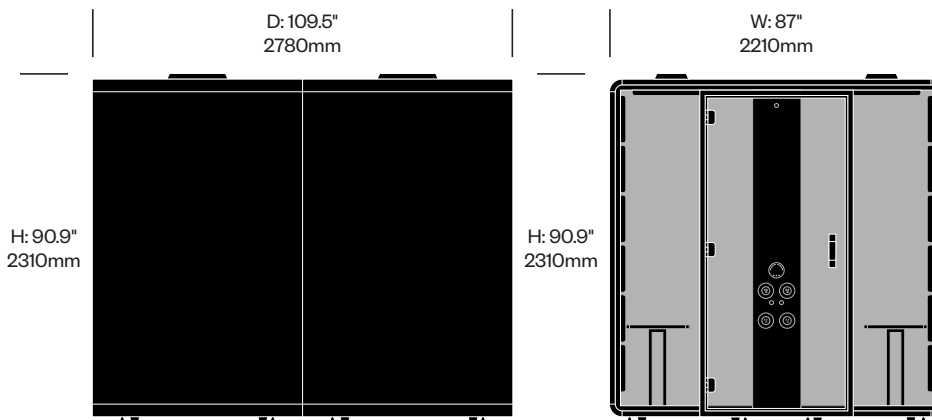

1. Product number, including
  1. 1 Monitor bracket selection
     1. N No monitor brackets
     2. C Center column monitor bracket (add $400.00 list)
     3. S 1 side wall monitor bracket (add $250.00 list)
     4. B 2 side wall monitor brackets (add $500.00 list)
  2. 2 Center column data and power (top row)
     1. 1 Left with power socket, right with power socket
     2. 2 Left with power socket, right with USB-A and USB-C (add $500.00 list)
     3. 3 Left with power socket, right with HDMI (add $140.00 list)
  3. 3 Center column data and power (bottom row)
     1. N No power specification
     2. 1 Left with power socket, right with power socket (add $500.00 list)
     3. 2 Left with power socket, right with USB-A and USB-C (add $1,000.00 list)
     4. 3 Left with power socket, right with HDMI (add $640.00 list)
  4. 4 Right column data and power
     1. N No power specification
     2. 1 Top with power socket, bottom with power socket (add $500.00 list)
     3. 4 Top with USB-A and USB-C, bottom with power socket (add $1,000.00 list)
     4. 5 Top with HDMI, bottom with power socket (add $640.00 list)
     5. 6 Top with CAT6, bottom with power socket (add $445.00 list)
  5. 5 Left column data and power
     1. N No power specification
     2. 1 Top with power socket, bottom with power socket (add $500.00 list)
     3. 4 Top with USB-A and USB-C, bottom with power socket (add $1,000.00 list)
     4. 5 Top with HDMI, bottom with power socket (add $640.00 list)
     5. 6 Top with CAT6, bottom with power socket (add $445.00 list)
2. Case exterior TFL color
3. Case interior fabric and color
4. Rear glass color
5. Door glass color
6. Side table(s) laminate color

Acoustic Pod with Side Table(s)	Number	1 2 3 4 5	List Price
1 Side Table	HCHO-LTP6-N1	■ ■ ■ ■ ■	48,050.00
2 Side Tables	HCHO-LTP6-N2	■ ■ ■ ■ ■	48,500.00