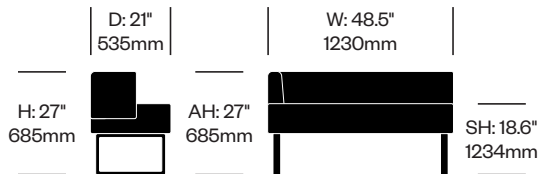

Sofa with Left Arm

Number

Fabric	Number
	HCHO-FAMS-L

SW: 44.25"
1125mm

SD: 16.75"
425mm

List Price

1,960.00

Sofa with Right Arm