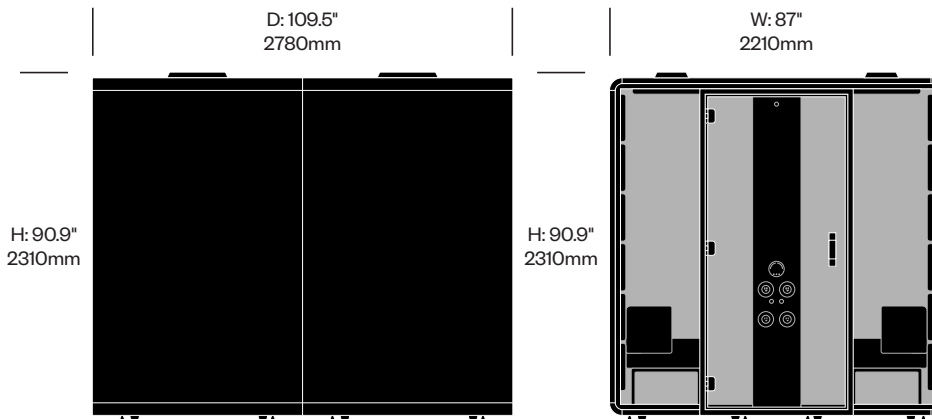

1. Product number, including
  1. 1 **1** Monitor bracket selection
     1. N No monitor brackets
     2. C Center column monitor bracket (add $400.00 list)
     3. S 1 side wall monitor bracket (add $250.00 list)
     4. B 2 side wall monitor brackets (add $500.00 list)
  2. 2 **2** Center column data and power (top row)
     1. 1 Left with power socket, right with power socket
     2. 2 Left with power socket, right with USB-A and USB-C (add $500.00 list)
     3. 3 Left with power socket, right with HDMI (add $140.00 list)
  3. 3 **3** Center column data and power (bottom row)
     1. N No power specification
     2. 1 Left with power socket, right with power socket (add $500.00 list)
     3. 2 Left with power socket, right with USB-A and USB-C (add $1,000.00 list)
     4. 3 Left with power socket, right with HDMI (add $640.00 list)
  4. 4 **4** Right column data and power
     1. N No power specification
     2. 1 Top with power socket, bottom with power socket (add $500.00 list)
     3. 4 Top with USB-A and USB-C, bottom with power socket (add $1,000.00 list)
     4. 5 Top with HDMI, bottom with power socket (add $640.00 list)
     5. 6 Top with CAT6, bottom with power socket (add $445.00 list)
  5. 5 **5** Left column data and power
     1. N No power specification
     2. 1 Top with power socket, bottom with power socket (add $500.00 list)
     3. 4 Top with USB-A and USB-C, bottom with power socket (add $1,000.00 list)
     4. 5 Top with HDMI, bottom with power socket (add $640.00 list)
     5. 6 Top with CAT6, bottom with power socket (add $445.00 list)
2. Case exterior TFL color
3. Case interior fabric and color
4. Rear glass color
5. Door glass color
6. Sofas seat fabric color
7. Sofas backrest fabric color

Acoustic Pod with Sofas	Number	1	2	3	4	5	List Price
2 Sofas	HCHO-LTP6-N2	■	■	■	■	■	51,900.00
4 Sofas	HCHO-LTP6-N4	■	■	■	■	■	56,200.00