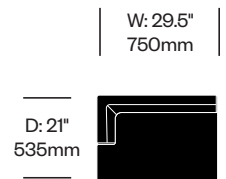

Small Sofa with Arm on Right	Number	List Price
Fabric	HCHO-FASS	1,960.00