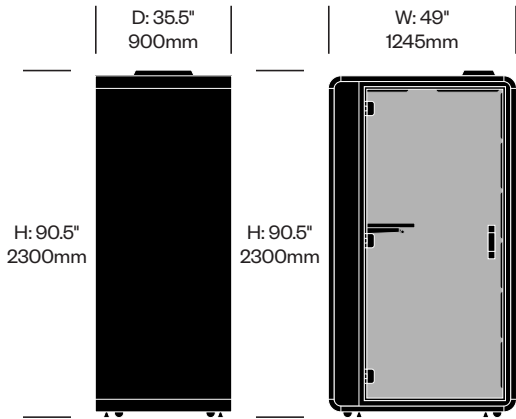

- Product number, including
 - 1** Data and power
 - Left with power socket, right with power socket
 - Left with power socket, right with USB-A and USB-C (add \$500.00 list)
- Case exterior TFL color
- Case interior fabric and color
- Rear glass color
- Door glass color
- Table laminate color