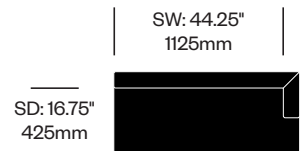

To order, specify:

1. Product number
2. Seat fabric and color
3. Backrest fabric and color

Sofa with Left Arm	Number	List Price
Fabric	HCHO-FAMS-L	1,960.00