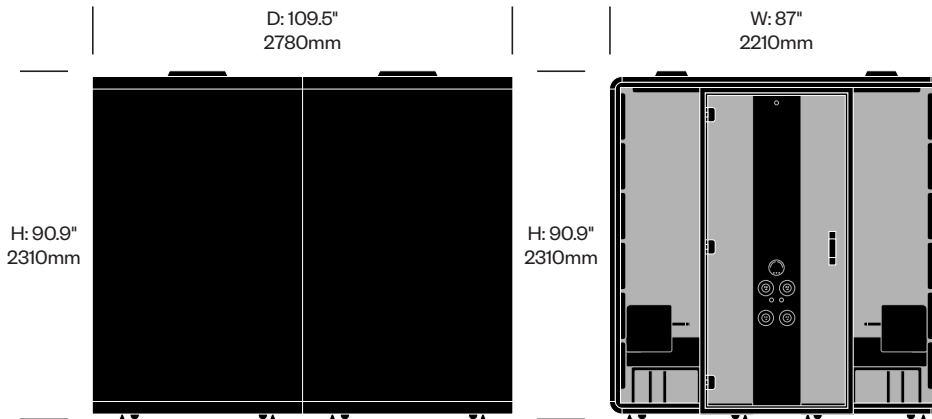

1. Product number, including
  1. 1 Monitor bracket selection
     1. N No monitor brackets
     2. C Center column monitor bracket (add $400.00 list)
     3. S 1 side wall monitor bracket (add $250.00 list)
     4. B 2 side wall monitor brackets (add $500.00 list)
  2. 2 Center column data and power (top row)
     1. 1 Left with power socket, right with power socket
     2. 2 Left with power socket, right with USB-A and USB-C (add $500.00 list)
     3. 3 Left with power socket, right with HDMI (add $140.00 list)
  3. 3 Center column data and power (bottom row)
     1. N No power specification
     2. 1 Left with power socket, right with power socket (add $500.00 list)
     3. 2 Left with power socket, right with USB-A and USB-C (add $1,000.00 list)
     4. 3 Left with power socket, right with HDMI (add $640.00 list)
  4. 4 Right column data and power
     1. N No power specification
     2. 1 Top with power socket, bottom with power socket (add $500.00 list)
     3. 4 Top with USB-A and USB-C, bottom with power socket (add $1,000.00 list)
     4. 5 Top with HDMI, bottom with power socket (add $640.00 list)
     5. 6 Top with CAT6, bottom with power socket (add $445.00 list)
  5. 5 Left column data and power
     1. N No power specification
     2. 1 Top with power socket, bottom with power socket (add $500.00 list)
     3. 4 Top with USB-A and USB-C, bottom with power socket (add $1,000.00 list)
     4. 5 Top with HDMI, bottom with power socket (add $640.00 list)
     5. 6 Top with CAT6, bottom with power socket (add $445.00 list)
2. Case exterior TFL color
3. Case interior fabric and color
4. Rear glass color
5. Door glass color
6. Side table(s) laminate color
7. Sofas seat fabric color
8. Sofas backrest fabric color

Acoustic Pod with Sofas and Side Table(s)

	Number	1	2	3	4	5	List Price
1 Side Table and 2 Sofas	HCHO-LTP6-12	■	■	■	■	■	52,350.00
2 Side Tables and 2 Sofas	HCHO-LTP6-22	■	■	■	■	■	52,800.00
1 Side Table and 4 Sofas	HCHO-LTP6-14	■	■	■	■	■	56,650.00
2 Side Tables and 4 Sofas	HCHO-LTP6-24	■	■	■	■	■	57,100.00