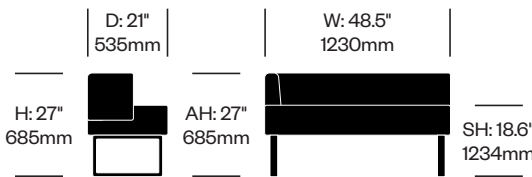

Sofa with Right Arm	Number	List Price
Fabric	HCHO-FAMS-R	1,960.00