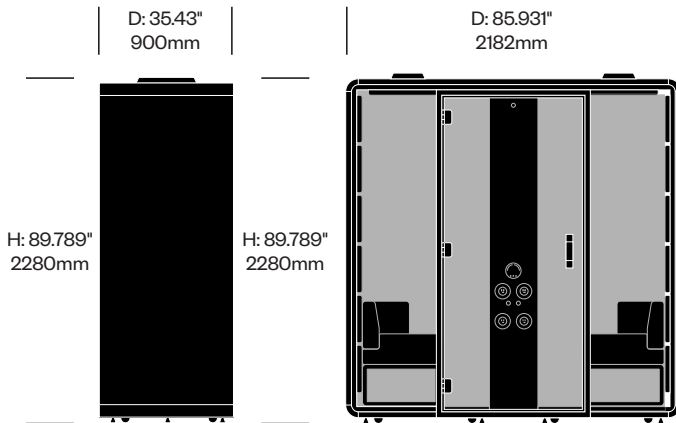

HushFree.XM

Hushoffice | 2025 | Made in Italy

To order, specify:

1. Product number, including
  - 1 Center column data and power (top row)
    - 1 Left with power socket, right with power socket
    - 2 Left with power socket, right with USB-A and USB-C (add $500.00 list)
  - 2 Center column data and power (bottom row)
    - N No power specification
    - 1 Left with power socket, right with power socket
    - 2 Left with power socket, right with USB-A and USB-C (add $500.00 list)
2. Case exterior TFL color
3. Case interior fabric and color
4. Rear glass color
5. Door glass color
6. Sofa seat upholstery and color
7. Sofa backrest upholstery and color

Acoustic Pod with 2 Sofas

Number

List Price

HCHO-XMP2-N2-■-■

31,100.00