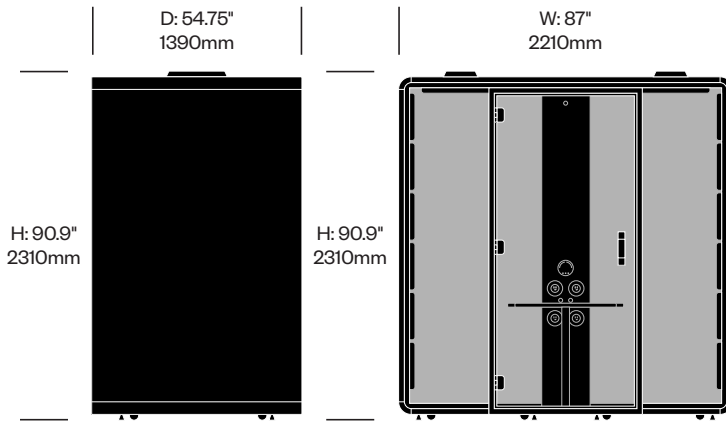

HushFree.M

Hushoffice | 2024 | Made in Poland

To order, specify:

1. Product number, including
  - ☒ Monitor bracket selection
    - ☐ No monitor brackets
    - ☐ Center column monitor bracket (add $400.00 list)
  - ☒ Center column data and power (top row)
    - ☐ 1 Left with power socket, right with power socket
    - ☐ 2 Left with power socket, right with USB-A and USB-C (add $500.00 list)
    - ☐ 3 Left with power socket, right with HDMI (add $140.00 list)
  - ☒ Center column data and power (bottom row)
    - ☐ No power specification
    - ☐ 1 Left with power socket, right with power socket (add $500.00 list)
    - ☐ 2 Left with power socket, right with USB-A and USB-C (add $1,000.00 list)
    - ☐ 3 Left with power socket, right with HDMI (add $640.00 list)
2. Case exterior TFL color
3. Case interior fabric and color
4. Rear glass color
5. Door glass color
6. Table laminate color

Acoustic Pod with Table	Number	☒ ☒ ☒	List Price
Laminate Grade A	HCHO-MTP4-TN	■-■-■	33,075.00
Laminate Grade B	HCHO-MTP4-TN	■-■-■	33,200.00