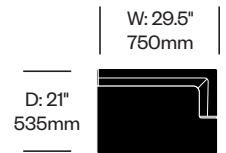

1. Product number
2. Worksurface laminate color

Table	Number	List Price
Laminate Grade A	HCHO-XMMT	600.00
Laminate Grade B	HCHO-XMMT	725.00

To order, specify:

1. Product number
2. Seat upholstery and color
3. Backrest upholstery and color