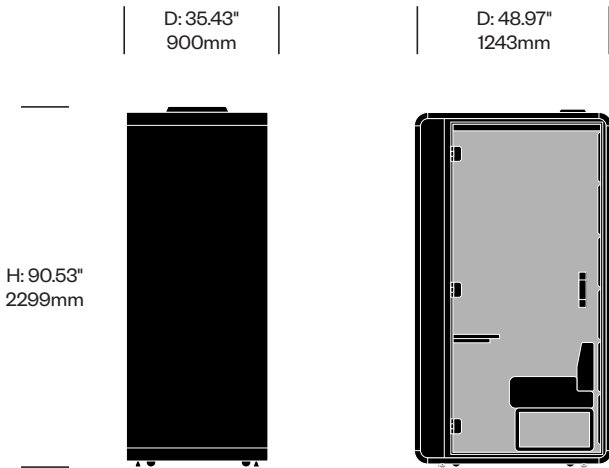

- Dark Grey (HA-DKG)
- Light Grey (HA-LTG)

HushFree.S.Hybrid

Hushoffice | 2025 | Made in Poland

To order, specify:

1. Product number, including
 - Monitor bracket selection
 - No monitor bracket
 - Center column monitor bracket (add \$500.00 list)
 - Center column data and power
 - 1 Left with power socket, right with power socket
 - 2 Left with power socket, right with USB-A and USB-C (add \$500.00 list)
2. Case exterior TFL color
3. Case interior fabric and color
4. Rear glass color
5. Door glass color
6. Worksurface laminate color
7. Sofa seat upholstery and color
8. Sofa backrest upholstery and color