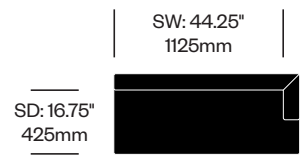

To order, specify:

1. Product number
2. Laminate color

Table	Number	List Price
Laminate Grade A	HCHO-AMMT	720.00
Laminate Grade B	HCHO-AMMT	845.00

To order, specify:

1. Product number
2. Seat fabric and color
3. Backrest fabric and color