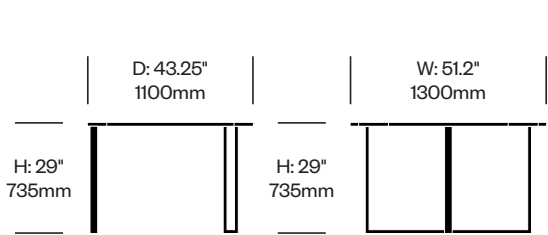

HushFree.L

Hushoffice | 2024 | Made in Poland

To order, specify:

1. Product number
2. Laminate color

Table	Number	List Price
Laminate Grade A	HCHO-ALMT	1,440.00
Laminate Grade B	HCHO-ALMT	1,790.00

Side Table	Number	List Price
Laminate	HCHO-ALST	520.00