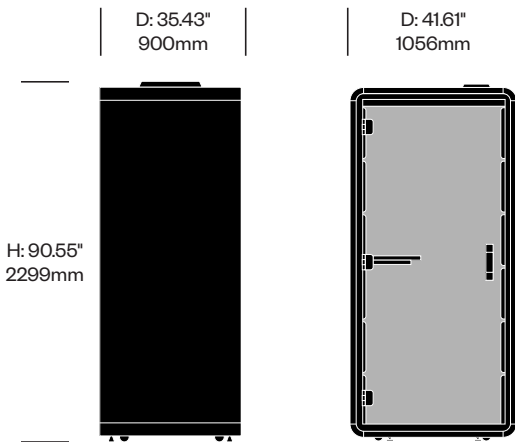

1. Product number, including
 - 1 Data and power
 - 1 Power socket
 - 2 USB-A and USB-C (add \$500.00 list)
2. Case exterior TFL color
3. Case interior fabric and color
4. Rear glass color
5. Door glass color
6. Table laminate color