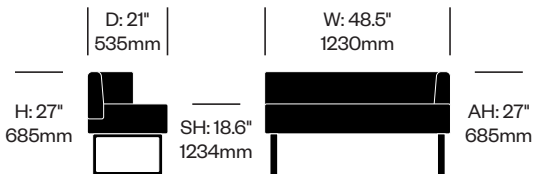

To order, specify:

1. Product number
2. Seat fabric and color
3. Backrest fabric and color

Sofa with Left Arm	Number	List Price
Fabric	HCHO-FAMS-L	1,960.00