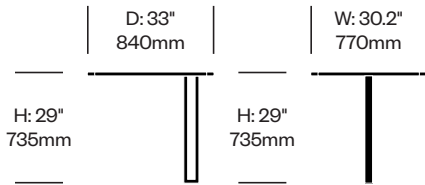

To order, specify:

1. Product number
2. Laminate color

Table	Number	List Price
Laminate Grade A	HCHO-AMMT	720.00
Laminate Grade B	HCHO-AMMT	845.00

To order, specify:

1. Product number
2. Seat fabric and color
3. Backrest fabric and color