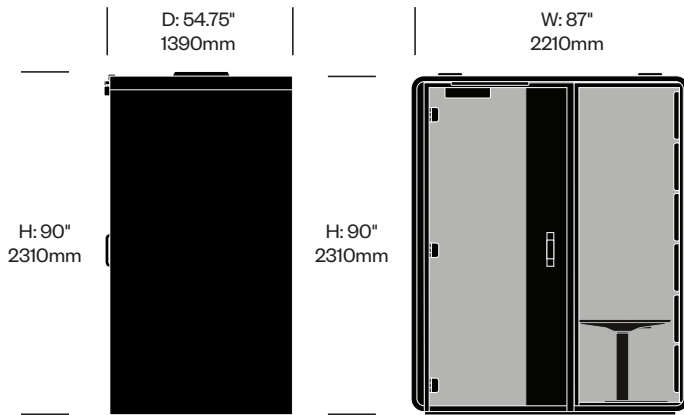

Table Laminate Grade B

- Velvet Black (HFL-AGA)

HushFree.Work

Hushoffice | 2026 | Made in Poland

To order, specify:

1. Product number,
2. Case exterior TFL color
3. Case interior fabric and color
4. Rear glass color
5. Table Laminate color