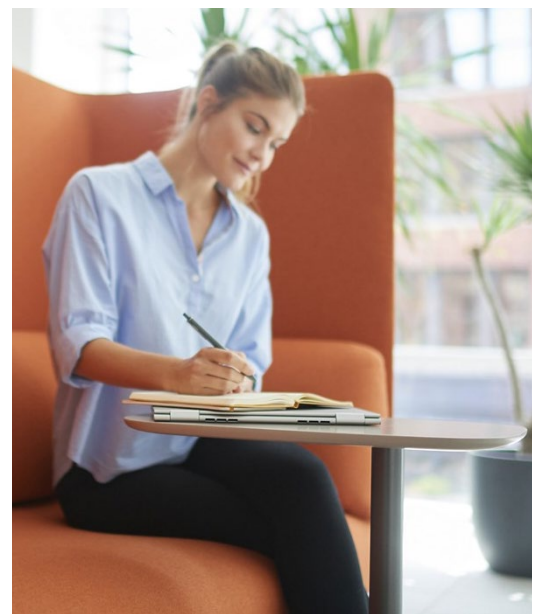

HAWORTH

Pip

Personal Laptop Table

The playful Pip™ personal laptop table has a warm, residential ambience, adding a light and whimsical—yet functional—feature to the work environment. It provides a freestanding personal working space that can be easily moved where needed to provide a solid worksurface for a short duration.

Certifications

- GREENGUARD Certified

Features

- Designed by Patricia Urquiola, Pip incorporates the quality materials and craftsmanship you would find in high-design pieces
- Complements lounge seating to address a variety of workstyle needs
- Flat base and offset leg enable a good fit anywhere and bring the surface comfortably to the seated user
- Designed for a variety of settings: corporate workspaces, hospitality environments, dorm rooms, student lounges, home offices, and more
- Top surface finish available in 12 Haworth standard paint on wood colors and solid planked wood in White Oak or Walnut
- Painted trim available in all standard Haworth paint colors