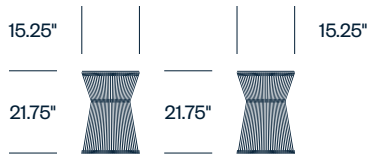

HAWORTH

**Knot** JANUS et Cie

Tables

Knot side and coffee tables are perfect for furnishing inviting spaces with a hint of intrigue, both indoors and outdoors. Crafted with materials made to withstand the elements, Knot tables are distinguished by intricately handwoven olefin ropes that create their signature pattern.

## Side Table