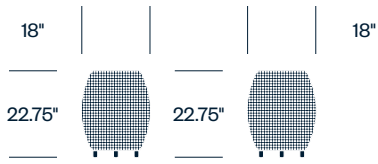

Side Table

Finishes

- Bamboo Green
- Bronze
- Limestone
- Palladium

Coffee Table