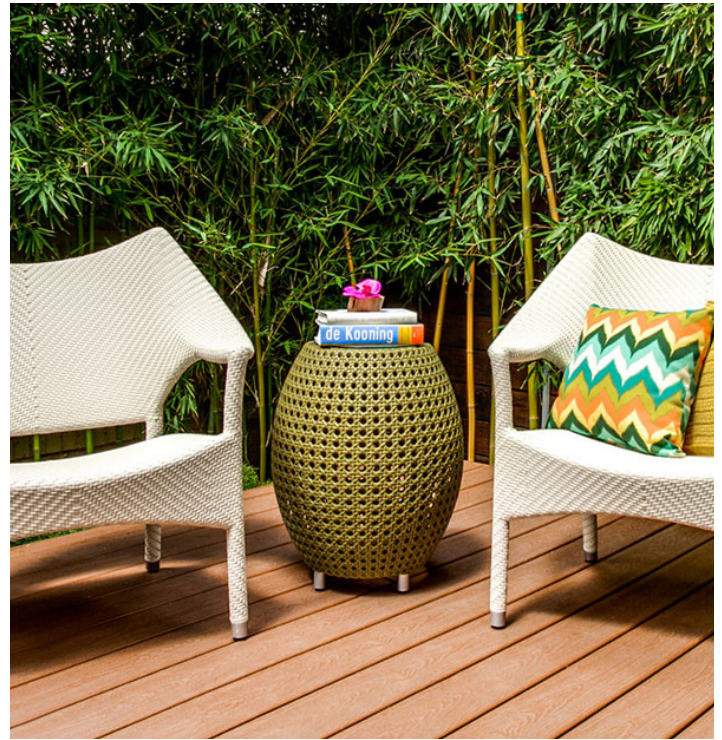

HAWORTH

Capsule J A N U S et C i e

Tables

Rooted in refinement and restraint, Capsule side and coffee tables combine garden latticework motifs with contemporary forms. The tables carry a sculptural presence, providing a compelling focal point as well as a handy surface, indoors or out. Crafted with eye-catching attention to detail, the design recalls traditional basketry techniques that remain intriguing today.

Features

- Handwoven with weather-resistant JANUSfiber, a low-maintenance synthetic fiber
- Aluminum frame with durable, protective JANUScoat powder-coat finish
- Optional onset glass tops available

Side Table