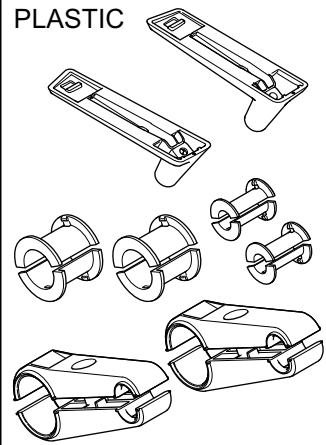

PLASTIC

7

RECYCLE BINS

STEEL

PLASTIC

CUSTOMER SERVICE PHONE: 1-800-426-8562

HAWORTH®