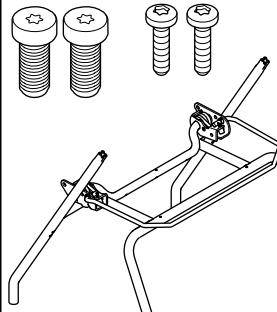

PLASTIC

7

RECYCLE BINS

STEEL

PLASTIC

CUSTOMER SERVICE PHONE: 1-800-426-8562

HAWORTH®