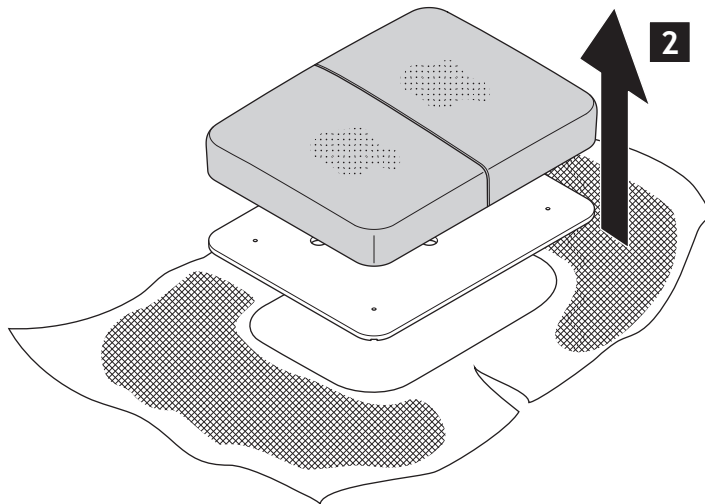

2

WOOD/LAMINATE

FOAM

MATERIAL