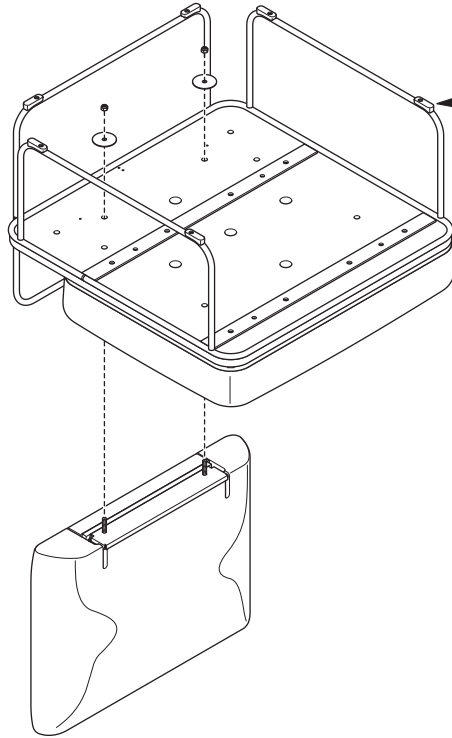

RESONATE®
Lounge
 Disassembly & Recycling Instructions

Tools Required

1

RECYCLE BINS

2

CUSTOMER SERVICE PHONE: 1-800-426-8562

3

 RECYCLE BINS