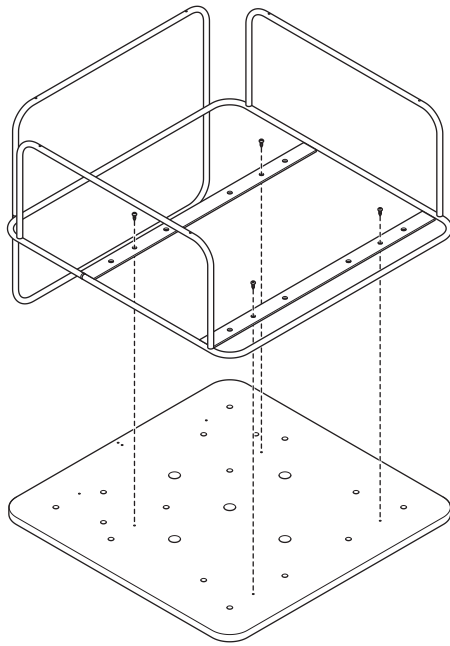

RESONATE®
Lounge
 Disassembly & Recycling Instructions

Tools Required

1

RECYCLE BINS

2

CUSTOMER SERVICE PHONE: 1-800-426-8562

3

 RECYCLE BINS