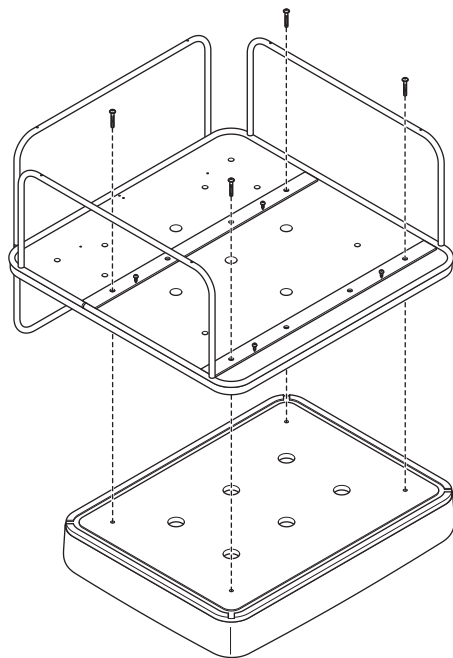

RESONATE®
Lounge
 Disassembly & Recycling Instructions

Tools Required

1

RECYCLE BINS

2

CUSTOMER SERVICE PHONE: 1-800-426-8562

3

 RECYCLE BINS