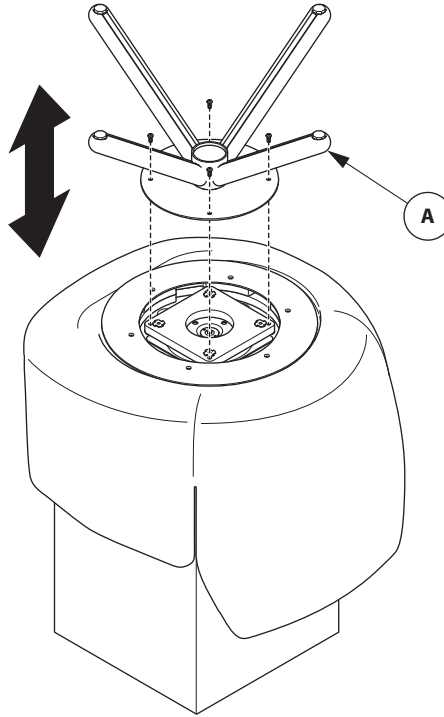

**POPPY LOUNGE®**  
**Lounge Chair (Swivel & Stationary)**  
 Disassembly & Recycling Instructions

**Tools Required**

**FOR SWIVEL BASE**

**1** Base (A)

**Swivel Chair**

PAGES 1 & 2

**RECYCLE BINS**

**STEEL**

**FOR SWIVEL BASE**

**2** Swivel (B)

**RECYCLE BINS**

**STEEL**

**WOOD**

CUSTOMER SERVICE PHONE: 1-800-426-8562

FOR SWIVEL BASE

3

Close out plate (C)

RECYCLE BINS

STEEL

FOR SEAT

4

Seat (D)

RECYCLE BINS

FOAM