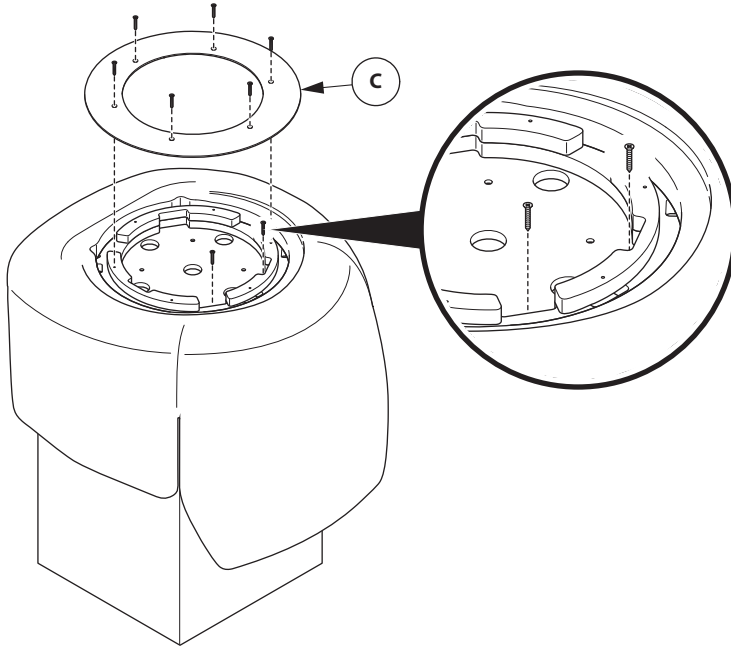

**FOR SWIVEL BASE**

**2** Swivel (B)

**RECYCLE BINS**

**STEEL**

**WOOD**

CUSTOMER SERVICE PHONE: 1-800-426-8562

FOR SWIVEL BASE

3

Close out plate (C)

RECYCLE BINS

STEEL

FOR SEAT

4

Seat (D)

RECYCLE BINS

FOAM