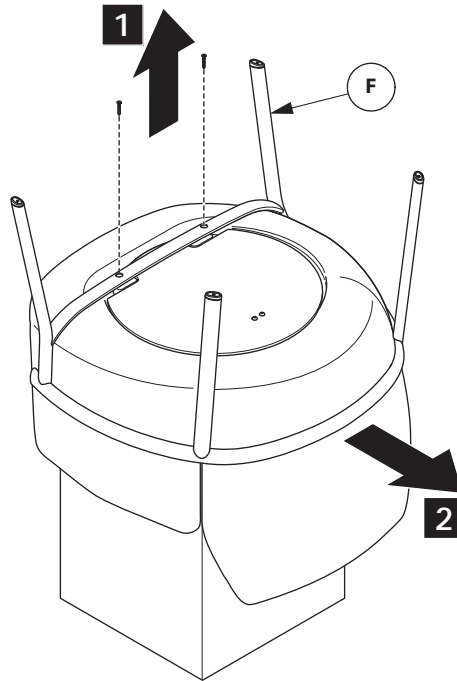

RECYCLE BINS

STEEL