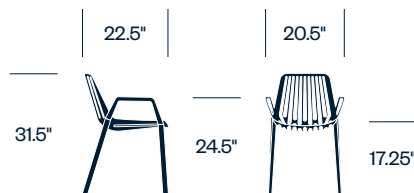

Side Chair with Arms