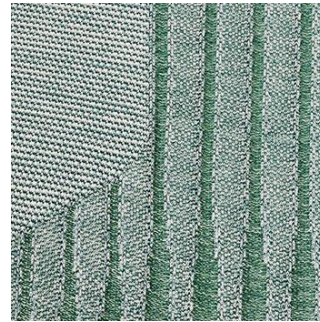

Haworth Digital Knits

- Light Green (HAL-CB02)
- Grey (HAL-CB04)
- Light Blue (HAL-CB03)
- Dark Green (HAL-CB01)
- Red (HAL-CB05)
- Yellow (HAL-CB06)

Paint

- Textured Rusty Red (TR-RR0)
- Textured Terra (TR-1H0)
- Textured Blue Jay (TR-1G0)
- Textured Park Green (TR-1Q0)
- Textured Sky Blue (TR-1J0)
- Textured Wren (TR-1K0)
- Textured Sable (TR-1M0)
- Textured Chartreuse (TR-CT0)
- Textured White (TR-TW0)
- Textured Black (TR-40)
- Textured Sand (TR-P8)
- Silver (TR-LE0)
- Aluminum Graphite (TR-SW)

Blue Jay

Park Green

Sky Blue

Wren

Sable

Chartreuse

White

Black

Sand

Silver

Aluminum Graphite

Haworth Cardigan Lounge

Finish Lead Times

July 1 – NOW Stock

- Choose from the following digital knits and paint colors
- Stocked through the Haworth NOW program
- Lead times of 5-7 business days beginning on July 1

Available Color Combinations

- Light Green knit with Textured White paint
- Grey knit with Textured Sable paint
- Light Blue knit with Textured White paint
- Dark Green knit with Textured Black paint

Light Green