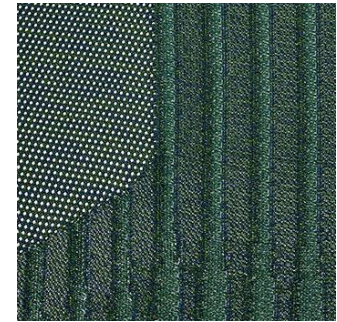

Haworth Digital Knits

- Light Green (HAL-CB02)
- Grey (HAL-CB04)
- Light Blue (HAL-CB03)
- Dark Green (HAL-CB01)
- Red (HAL-CB05)
- Yellow (HAL-CB06)

Paint

- Textured Rusty Red (TR-RR0)
- Textured Terra (TR-1H0)
- Textured Blue Jay (TR-1G0)
- Textured Park Green (TR-1Q0)
- Textured Sky Blue (TR-1J0)
- Textured Wren (TR-1K0)
- Textured Sable (TR-1M0)
- Textured Chartreuse (TR-CT0)
- Textured White (TR-TW0)
- Textured Black (TR-40)
- Textured Sand (TR-P8)
- Silver (TR-LE0)
- Aluminum Graphite (TR-SW)

Sand

Silver

Aluminum Graphite

Haworth Cardigan Lounge

Finish Lead Times

July 1 – NOW Stock

- Choose from the following digital knits and paint colors
- Stocked through the Haworth NOW program
- Lead times of 5-7 business days beginning on July 1

Available Color Combinations

- Light Green knit with Textured White paint
- Grey knit with Textured Sable paint
- Light Blue knit with Textured White paint
- Dark Green knit with Textured Black paint

Light Green

Grey

Light Blue

Dark Green

White

Sable

White

Black