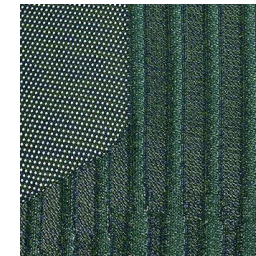

Haworth Digital Knits

- Light Green (HAL-CB02)
- Grey (HAL-CB04)
- Light Blue (HAL-CB03)
- Dark Green (HAL-CB01)
- Red (HAL-CB05)
- Yellow (HAL-CB06)

Paint

- Textured Rusty Red (TR-RR0)
- Textured Terra (TR-1H0)
- Textured Blue Jay (TR-1G0)
- Textured Park Green (TR-1Q0)
- Textured Sky Blue (TR-1J0)
- Textured Wren (TR-1K0)
- Textured Sable (TR-1M0)
- Textured Chartreuse (TR-CT0)
- Textured White (TR-TW0)
- Textured Black (TR-40)
- Textured Sand (TR-P8)
- Silver (TR-LE0)
- Aluminum Graphite (TR-SW)

Light Green

Grey

Light Blue

Dark Green

Red

Yellow

Rusty Red

Terra