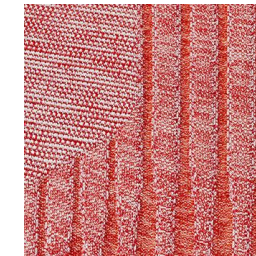

Haworth Digital Knits

- Light Green (HAL-CB02)
- Grey (HAL-CB04)
- Light Blue (HAL-CB03)
- Dark Green (HAL-CB01)
- Red (HAL-CB05)
- Yellow (HAL-CB06)

Paint

- Textured Rusty Red (TR-RR0)
- Textured Terra (TR-1H0)
- Textured Blue Jay (TR-1G0)
- Textured Park Green (TR-1Q0)
- Textured Sky Blue (TR-1J0)
- Textured Wren (TR-1K0)
- Textured Sable (TR-1M0)
- Textured Chartreuse (TR-CT0)
- Textured White (TR-TW0)
- Textured Black (TR-40)
- Textured Sand (TR-P8)
- Silver (TR-LE0)
- Aluminum Graphite (TR-SW)

Light Green

Grey

Light Blue

Dark Green

Red

Yellow

Rusty Red

Terra

Blue Jay

Park Green

Sky Blue

Wren

Sable

Chartreuse

White

Black

Sand

Silver

Aluminum Graphite

Haworth Cardigan Lounge

Finish Lead Times

July 1 – NOW Stock

- Choose from the following digital knits and paint colors
- Stocked through the Haworth NOW program
- Lead times of 5-7 business days beginning on July 1