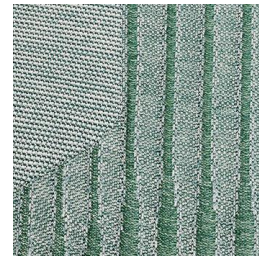

Haworth Cardigan Lounge

Finish Lead Times

June 1 – OOA

Choose from the following digital knits and paint colors with a 12-week lead time. Mix and match with over 78 design possibilities. Please note that the back and seat knit must be the same.

Haworth Digital Knits

- Light Green (HAL-CB02)
- Grey (HAL-CB04)
- Light Blue (HAL-CB03)
- Dark Green (HAL-CB01)
- Red (HAL-CB05)
- Yellow (HAL-CB06)

Paint

- Textured Rusty Red (TR-RR0)
- Textured Terra (TR-1H0)
- Textured Blue Jay (TR-1G0)
- Textured Park Green (TR-1Q0)
- Textured Sky Blue (TR-1J0)
- Textured Wren (TR-1K0)
- Textured Sable (TR-1M0)
- Textured Chartreuse (TR-CT0)
- Textured White (TR-TW0)
- Textured Black (TR-40)
- Textured Sand (TR-P8)
- Silver (TR-LE0)
- Aluminum Graphite (TR-SW)

Available Color Combinations

- Light Green knit with Textured White paint
- Grey knit with Textured Sable paint
- Light Blue knit with Textured White paint
- Dark Green knit with Textured Black paint

Light Green

Grey

Light Blue

Dark Green

White

Sable

White

Black