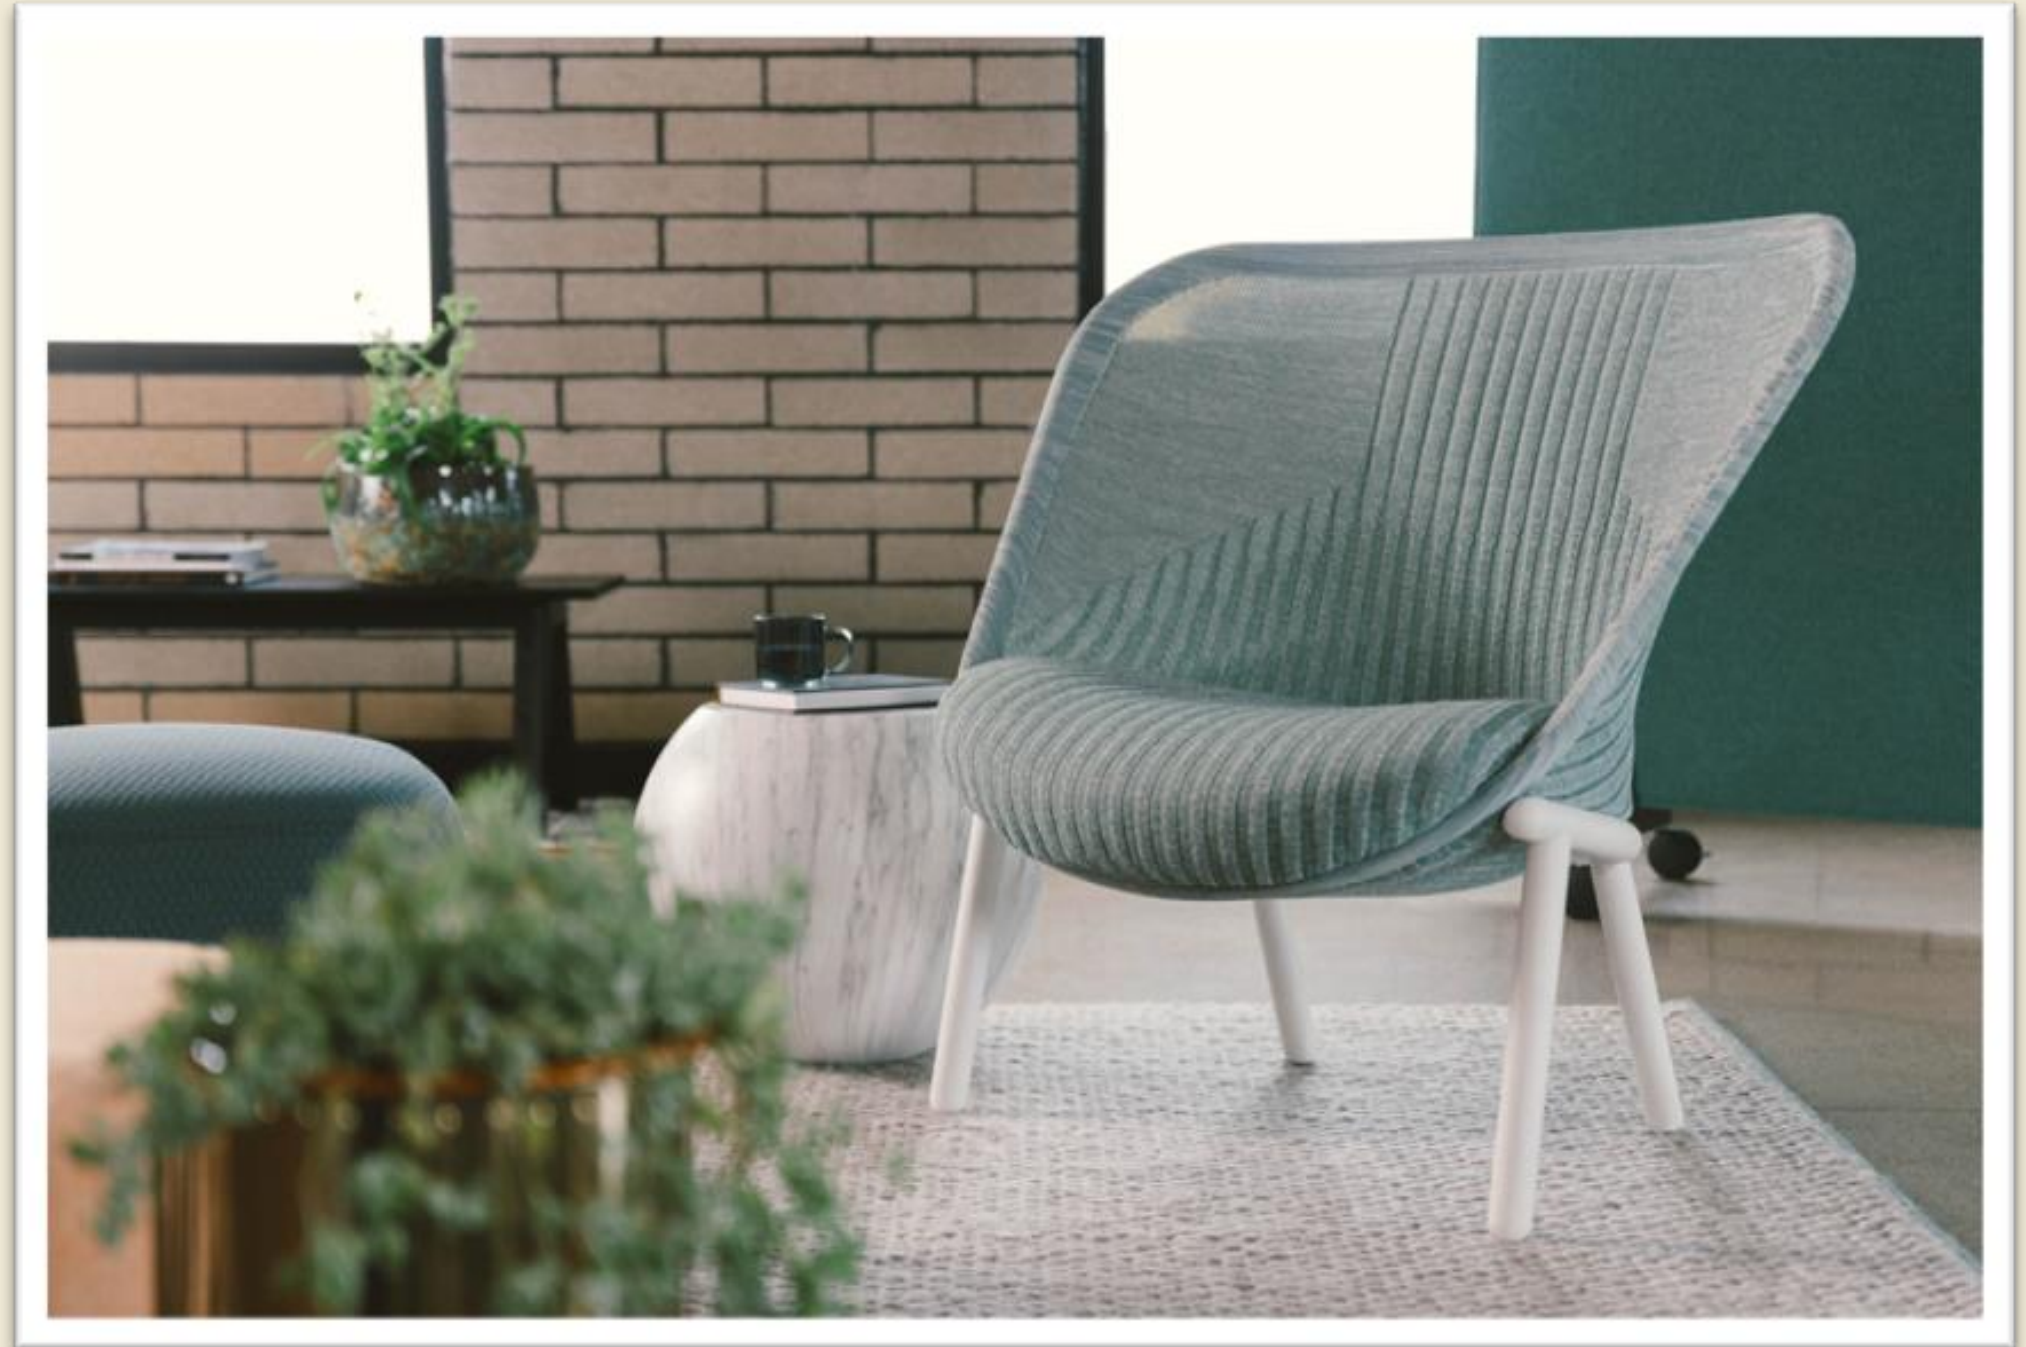

Haworth Cardigan Lounge

Finish Lead Times

Haworth Cardigan will be available to order on June 1, 2024, in North America.

This overview provides details on what finishes will be available with differing lead times.