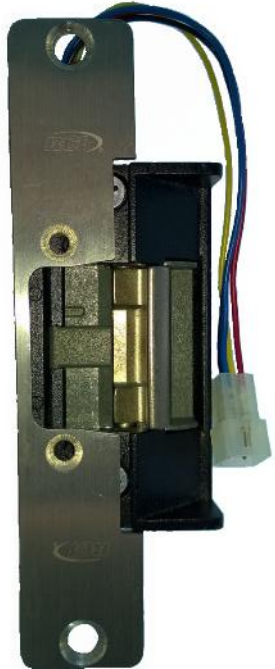

***Handle Sizes and shapes will differ slightly between manufacture. Pictures for base reference only.

D-Pulls

D-Pulls (All Doors. Swing & Sliding)

Manufacturer	Series	Size	Solid Core	Hollow Core	Finish
Haworth	Rectilinear	12"	X		US26D/PC
Standard metal	Split Finish	16"	X		US32D/US32
Standard metal	D352	32"	X		US32D
Standard metal	D352	48"	X	X	US32D
Standard metal	D352	60"	X	X	US32D
Standard metal	D352	72"	X		US32D
Standard metal	D352	84"	X		US32D

Glass Doors

FSB Sliding Door Lock meets ADA and Single Action Egress requirements

Glass Swing Doors

Manufacturer	Series	Finish
FSB	SM/AD	0105/6204

Glass Sliding Doors

Manufacturer	Series	Finish
FSB	ESS	0105/6204
Adams Rite	MS1850	US26D

US26D – Satin Chrome | 0105 - Natural Aluminum | 6204 - Satin Stainless Steel

Wood / Aluminum Sliding Doors

FSB Sliding Door Lock meets ADA and Single Action Egress requirements

Wood/Alum Sliding Doors		
Manufacturer	Series	Finish
Adams Rite	MS1877	US26D
FSB	SM/AD	0105/6204

US26D – Satin Chrome | 0105 - Natural Aluminum | 6204 - Satin Stainless Steel

Options/Accessories

Floor Stop Haworth	Panel Stop Haworth	Standard Thumbturn By Manufacturer	Standard Core By Manufacturer	FSB Thumbturn FSB	FSB ADA Thumbturn FSB	Electric Strike Rutherford Controls S6504
-----------------------	-----------------------	--	----------------------------------	----------------------	--------------------------	--