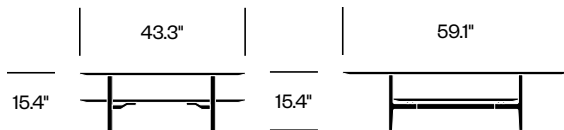

HAWORTH collection

Volage EX-S Designed by Philippe Starck

Small Occasional Table, Single Tier

Large Occasional Table, Single Tier

Small Occasional Table, Double Tier

Large Occasional Table, Double Tier

Occasional Table with Trays