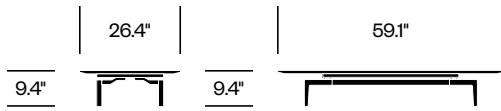

HAWORTH collection

Volage EX-S Designed by Philippe Starck

Small Occasional Table, Single Tier