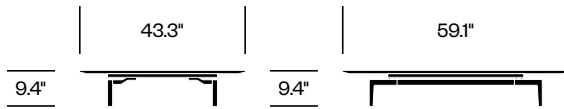

Large Occasional Table, Single Tier