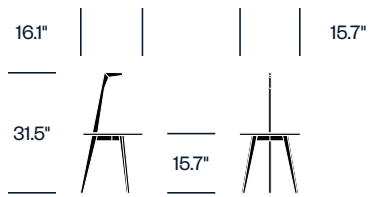

Occasional Table

Finishes

Table

- Amaranth Stained Ash
- American Walnut
- Black Stained Ash
- Natural Ash