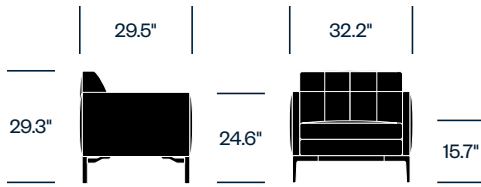

HAWORTH collection

Volage EX-S Slim Designed by Philippe Starck

Lounge Chair