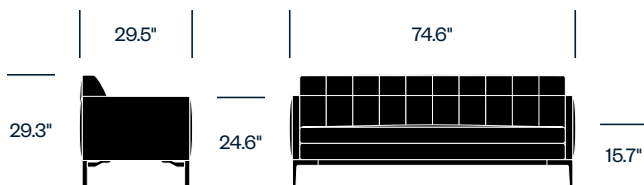

HAWORTH collection

Volage EX-S Slim Designed by Philippe Starck

Lounge Chair

Two Seat Sofa

Three Seat Sofa

Finishes/Upholstery

Leather Upholstery
Scozia

Fabric Upholstery
Kvadrat Divina 3
Kvadrat Divina MD
Kvadrat Divina Melange 3
Kvadrat Remix 3
Kvadrat Steelcut Trio 3