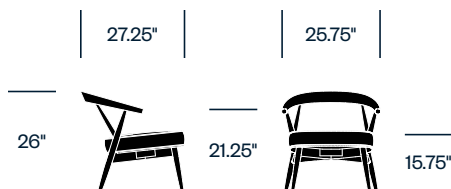

Certifications

- Side chair and stools meet ANSI/BIFMA X5.1 Standard for Office Seating
- Lounge chair meets ANSI/BIFMA X5.4 Standard for Public and Lounge Seating

HAWORTH collection

Newood Light Designed by Brogliato Traverso

Side Chair

Low Stool

High Stool

Lounge Chair

Trolley Cart

Finishes/Upholstery

Fabric Upholstery

Kvadrat Divina 3
Kvadrat Divina Melange 3
Kvadrat Halingdal 65
Kvadrat Steelcut Trio 3