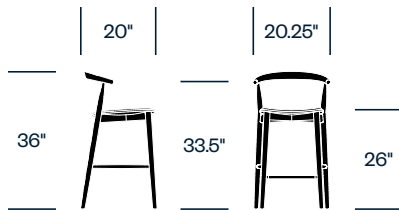

Features

- The Newood Light collection includes side chairs, as well as lower, slightly reclined lounge chairs, stools, and a trolley cart
- All chairs and stools have a sturdy solid ash frame
- Stools are available in two heights with a brushed stainless-steel footrest
- Seats for both chairs and stools are beech plywood with ash veneer stained to match the structure color
- Optional padded seat cushion is upholstered in fabric, leather, or faux leather
- Side chairs stack four high, or up to 12-high on a trolley cart; lounge chairs and stools do not stack
- Trolley cart frame is padded on top to protect stacked chairs from dings and scratches

Certifications

- Side chair and stools meet ANSI/BIFMA X5.1 Standard for Office Seating
- Lounge chair meets ANSI/BIFMA X5.4 Standard for Public and Lounge Seating

HAWORTH collection

Newood Light Designed by Brogliato Traverso

Side Chair

Low Stool

High Stool

Lounge Chair

Trolley Cart

Finishes/Upholstery

Fabric Upholstery

Kvadrat Divina 3
Kvadrat Divina Melange 3
Kvadrat Halingdal 65
Kvadrat Steelcut Trio 3