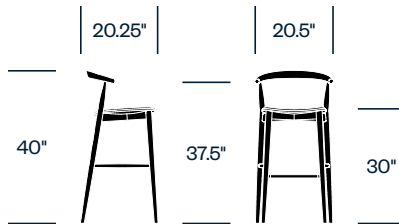

Features

- The Newood Light collection includes side chairs, as well as lower, slightly reclined lounge chairs, stools, and a trolley cart
- All chairs and stools have a sturdy solid ash frame
- Stools are available in two heights with a brushed stainless-steel footrest
- Seats for both chairs and stools are beech plywood with ash veneer stained to match the structure color
- Optional padded seat cushion is upholstered in fabric, leather, or faux leather
- Side chairs stack four high, or up to 12-high on a trolley cart; lounge chairs and stools do not stack
- Trolley cart frame is padded on top to protect stacked chairs from dings and scratches

Certifications

- Side chair and stools meet ANSI/BIFMA X5.1 Standard for Office Seating
- Lounge chair meets ANSI/BIFMA X5.4 Standard for Public and Lounge Seating

HAWORTH collection

Newood Light Designed by Brogliato Traverso

Side Chair

Low Stool

High Stool

Lounge Chair

Trolley Cart

Finishes/Upholstery

Fabric Upholstery

Kvadrat Divina 3
Kvadrat Divina Melange 3
Kvadrat Halingdal 65
Kvadrat Steelcut Trio 3