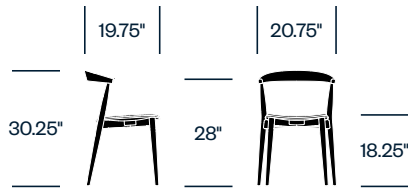

HAWORTH collection

Newood Light Designed by Brogliato Traverso

Side Chair