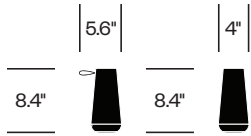

## Specifications

Bulb Type:	Warm dim LED
Power Consumption:	4 watts (light) 8 watts max. (speakers)
Color Temperature:	2,000K
Luminosity:	100 lumens max.
Color Rendition Index:	90
Battery Life:	Up to 20 hours (light only) 15 hours (light & music)
Charging Time:	Up to 3 hours