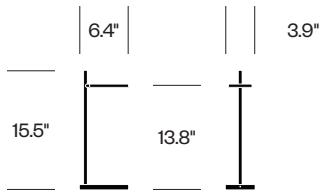

Certifications

- CE Certified
- ETL Listed to UL Standards
- PSE Certified
- RoHS Compliant

HAWORTH collection

Talia Designed by Pablo Pardo & Carmine Deganello

Table Light

Specifications

Bulb Type:	Flat-panel LED
Voltage:	120/240V 60Hz
Power Consumption:	6.8 watts
Color Temperature:	3,000K
Luminosity:	350 lumens
Luminaire Efficacy:	52 lumens/watt
Color Rendition Index:	90
Rated Lifespan:	50,000 hours
Power Cord:	6 ft.