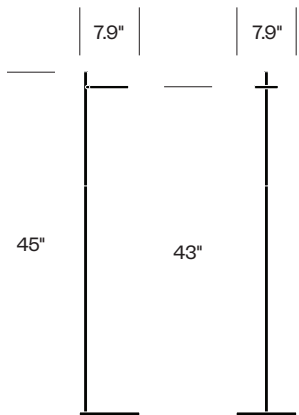

Floor Light

Finishes

- White
- Grey
- Black
- White/Chrome
- Grey/Chrome
- Black/Brass