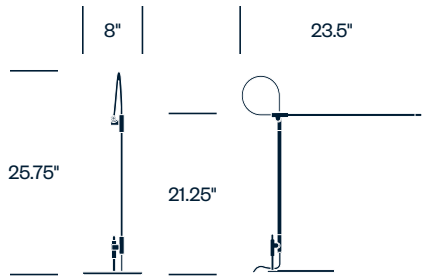

Features

- Floor and table versions
- Ultra-light frame
- Ergonomically positioned switch allows single-handed use with effortless light-level adjustment
- Lens rotates 90° for calibrated light adjustment
- Full-range dim control
- 6-hour energy-saving auto-off timer
- Round, removable magnetic base pads
- High-output LED array
- 50,000-hour LED lifespan

Certifications

- CE Certified
- ETL Listed
- PSE Certified
- RoHS Cvompliant

HAWORTH collection

Superlight Designed by Peter Stathis and Matthew Boyko

Table Light

Floor Light

Specifications

Bulb Type:	High-output LED array
Voltage:	120/220V 60Hz
Power Consumption:	8.6 watts
Color Temperature:	3,000K
Luminosity:	700 lumens
Luminaire Efficacy:	81 lumens/watt
Color Rendition Index:	85+
Rated Lifespan:	50,000 hours
Power Cord:	9 feet