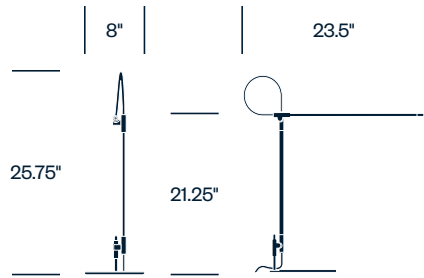

HAWORTH collection

Superlight Designed by Peter Stathis and Matthew Boyko

Table Light