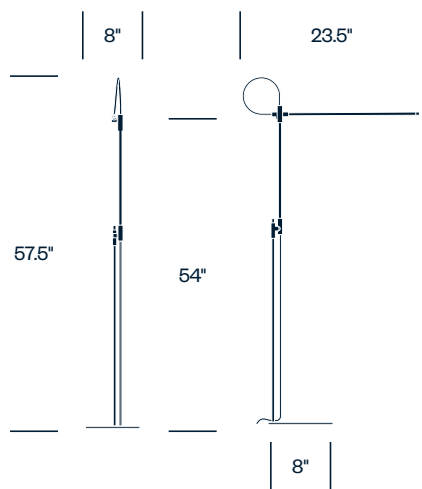

Features

- Floor and table versions
- Ultra-light frame
- Ergonomically positioned switch allows single-handed use with effortless light-level adjustment
- Lens rotates 90° for calibrated light adjustment
- Full-range dim control
- 6-hour energy-saving auto-off timer
- Round, removable magnetic base pads
- High-output LED array
- 50,000-hour LED lifespan

Certifications

- CE Certified
- ETL Listed
- PSE Certified
- RoHS Cvompliant

HAWORTH collection

Superlight Designed by Peter Stathis and Matthew Boyko

Table Light

Floor Light

Specifications

Bulb Type:	High-output LED array
Voltage:	120/220V 60Hz
Power Consumption:	8.6 watts
Color Temperature:	3,000K
Luminosity:	700 lumens
Luminaire Efficacy:	81 lumens/watt
Color Rendition Index:	85+
Rated Lifespan:	50,000 hours
Power Cord:	9 feet