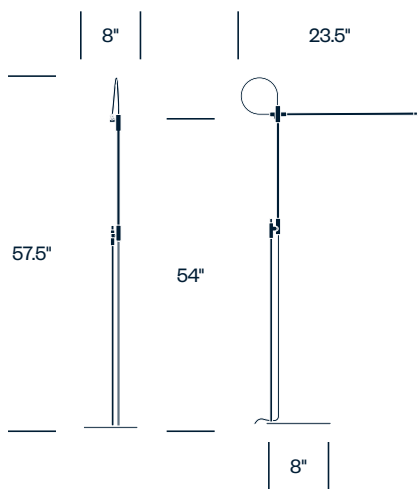

Floor Light

Specifications

Bulb Type:	High-output LED array
Voltage:	120/220V 60Hz
Power Consumption:	8.6 watts
Color Temperature:	3,000K
Luminosity:	700 lumens
Luminaire Efficacy:	81 lumens/watt
Color Rendition Index:	85+
Rated Lifespan:	50,000 hours
Power Cord:	9 feet

Finishes

Trim

Black
White

Base Pad

Charcoal
Chestnut
Mustard
Turquoise