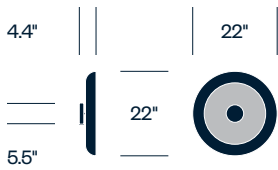

Certifications

- CE Certified
- ETL Listed to UL Standards

Pendant Light, 15"

Pendant Light, 22"

Flush Mounted Light, 15"

Flush Mounted Light, 22"

Specifications

Bulb Type:	LED flat panel
Voltage:	120V-240V; 50/60Hz
Power Consumption:	10.5 watts
Color Temperature:	2,700K
Luminosity:	500-800 lumens
Luminaire Efficacy:	76 lumens/watt
Color Rendition Index:	90 CRI
Rated Lifespan:	50,000 hours