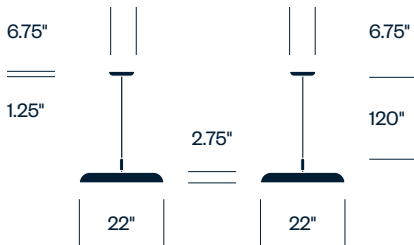

HAWORTH

Nivel Pablo

Lighting

Nivél's pure and elegant silhouette features a colorful palette of spun shade forms combined with a glare-free flat-panel LED light source. The pendant's articulating light source pivots gracefully on its axis to focus warm, balanced light where you need it. Available in two sizes, Nivél pendant can be suspended individually or in multi-light clusters allowing the user to reposition the lights to any desired height, span, and directionality. Nivél is also available in a flush-mount version.

Features

- Fully dimmable
- Glare-free flat-panel LED light source for greater efficiency and sustainability
- Two sizes and six shade colors available
- Suspend pendants individually, in series, in groupings, or as a ceiling swag light using a hook
- Pendant has 45° shade tilt and 360° shade rotation
- Pendant offers two cord segment colors

Certifications

- CE Certified
- ETL Listed to UL Standards

Pendant Light, 15"

Pendant Light, 22"

Flush Mounted Light, 15"

Flush Mounted Light, 22"

Specifications

Bulb Type:	LED flat panel
Voltage:	120V-240V; 50/60Hz
Power Consumption:	10.5 watts
Color Temperature:	2,700K
Luminosity:	500-800 lumens
Luminaire Efficacy:	76 lumens/watt
Color Rendition Index:	90 CRI
Rated Lifespan:	50,000 hours