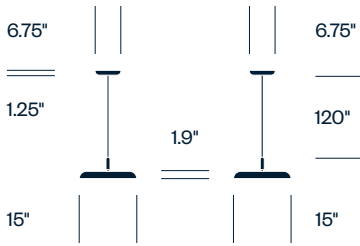

HAWORTH

Nivel Pablo

Lighting

Nivél's pure and elegant silhouette features a colorful palette of spun shade forms combined with a glare-free flat-panel LED light source. The pendant's articulating light source pivots gracefully on its axis to focus warm, balanced light where you need it. Available in two sizes, Nivél pendant can be suspended individually or in multi-light clusters allowing the user to reposition the lights to any desired height, span, and directionality. Nivél is also available in a flush-mount version.

Features

- Fully dimmable
- Glare-free flat-panel LED light source for greater efficiency and sustainability
- Two sizes and six shade colors available
- Suspend pendants individually, in series, in groupings, or as a ceiling swag light using a hook
- Pendant has 45° shade tilt and 360° shade rotation
- Pendant offers two cord segment colors

Certifications

- CE Certified
- ETL Listed to UL Standards

Pendant Light, 15"

Pendant Light, 22"

Flush Mounted Light, 15"

Flush Mounted Light, 22"

Specifications

Bulb Type:	LED flat panel
Voltage:	120V-240V; 50/60Hz
Power Consumption:	10.5 watts
Color Temperature:	2,700K
Luminosity:	500-800 lumens
Luminaire Efficacy:	76 lumens/watt
Color Rendition Index:	90 CRI
Rated Lifespan:	50,000 hours