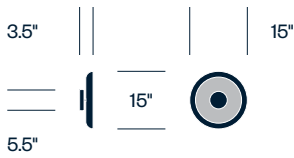

Features

- Fully dimmable
- Glare-free flat-panel LED light source for greater efficiency and sustainability
- Two sizes and six shade colors available
- Suspend pendants individually, in series, in groupings, or as a ceiling swag light using a hook
- Pendant has 45° shade tilt and 360° shade rotation
- Pendant offers two cord segment colors

Certifications

- CE Certified
- ETL Listed to UL Standards

Pendant Light, 15"

Pendant Light, 22"

Flush Mounted Light, 15"

Flush Mounted Light, 22"

Specifications

Bulb Type:	LED flat panel
Voltage:	120V-240V; 50/60Hz
Power Consumption:	10.5 watts
Color Temperature:	2,700K
Luminosity:	500-800 lumens
Luminaire Efficacy:	76 lumens/watt
Color Rendition Index:	90 CRI
Rated Lifespan:	50,000 hours