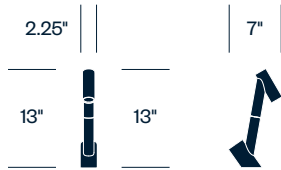

Table Light

Features

- Light source rotates 360°
- Integrated touch switch control built into the base
- Aluminum body with polycarbonate lens assembly
- Fabric cord
- Full-range dimming
- 50,000-hour LED lifespan