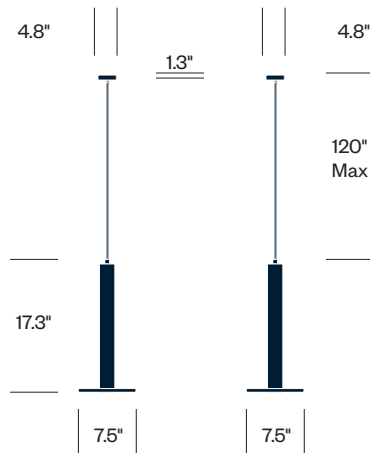

HAWORTH collection

A taller, slimmer version of the Cielo pendant light, Cielo XL offers precise illumination and is infinitely height-adjustable. A state-of-the-art flat-panel LED provides focused light that is perfectly balanced and glare-free to deliver an efficient, brilliantly warm experience.

Pendant Light

Features

- Perfectly scaled for hospitality and contract environments
- Fixtures can be suspended individually, in a series, or as chandelier groupings
- Can be hung at the same height or staggered
- Cord length can be adjusted at the touch of a button; unused length discreetly coils into the cylinder body
- Premium machined aluminum finish
- Painted-aluminum canopies in two sizes: 9" supports up to four lights; 12" supports up to seven lights
- Fully dimmable LED flat panel
- 50,000-hour LED lifespan
- Fabric-wrapped cord

Certifications

- CE Certified
- ETL Listed

Specifications

Bulb Type:	LED Flat-panel
Voltage:	120V or 277V 50/60Hz
Power Consumption:	18 watts
Color Temperature:	2,700K
Luminosity:	1,200 lumens
Luminaire Efficacy:	58 lumens/watt
Color Rendition Index:	91
Rated Lifespan:	50,000 hours
Power Cord:	10 feet (height-adjustable, field cutting not required)

Finishes

Premium Trim

Black
Brass
Polished Aluminum
Satin Aluminum

Standard Trim

Gloss White

Canopy Paint

Black
White