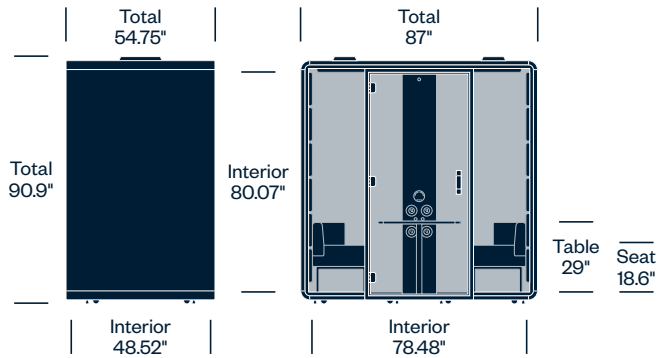

Features

- Acoustic design with:
 - Exterior constructed of 1.5", 3-layer honeycomb board with thermally fused laminate (TFL) finish and zero-joint laser edge technology
 - Laminated 0.19"-thick acoustic safety glass panels and door with an acoustic seal
 - Interior LDF (HDF) 0.11"-thick panels, covered in polyurethane foam and upholstered
 - Commercial-grade carpeted floor
- HushAssistant touchscreen module regulates lighting, ventilation, and room reservation
- Presence-activated ventilation and LED lighting system runs only when pod is in use
- Power modules with standard outlet and ports for USB-A, USB-C, and ethernet

Specifications

Speech Level Reduction:	30.2 decibels
Ceiling Light Bulb Type:	LED
Ceiling Light Power:	30 watts
Power Consumption:	64.5 watts
Light Intensity:	2300 lumens; min. 300 lux / medium 500 lux / max. 700 lux
Ceiling Light Color Temperature:	Adjusted in the range of 2200 – 6500K
Power Module Outlets (2 outlets required. Up to 4 available):	110-volt power, USB-A, USB-C, RJ45 ethernet
Air Ventilation Exchange Rate:	4 fans x 80 m ³ /h with a maximum airflow 164 CFM Total air exchange 155 seconds, 89 l/s