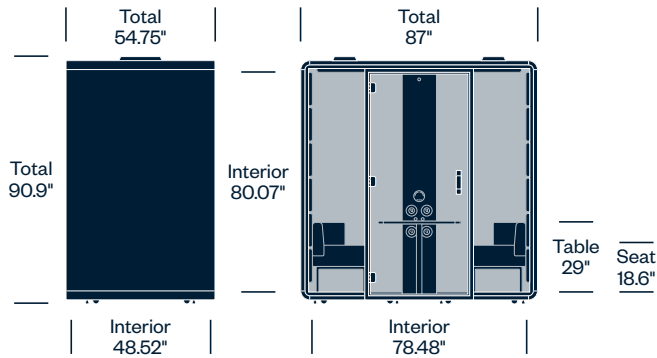

#### Features

- Acoustic design with:
  - Exterior constructed of 1.5", 3-layer honeycomb board with thermally fused laminate (TFL) finish and zero-joint laser edge technology
  - Laminated 0.19"-thick acoustic safety glass panels and door with an acoustic seal
  - Interior LDF (HDF) 0.11"-thick panels, covered in polyurethane foam and upholstered
  - Commercial-grade carpeted floor
- HushAssistant touchscreen module regulates lighting, ventilation, and room reservation
- Presence-activated ventilation and LED lighting system runs only when pod is in use
- Power modules with standard outlet and ports for USB-A, USB-C, and ethernet

## Specifications

Speech Level Reduction:	30.2 decibels
Ceiling Light Bulb Type:	LED
Ceiling Light Power:	30 watts
Power Consumption:	64.5 watts
Light Intensity:	2300 lumens; min. 300 lux / medium 500 lux / max. 700 lux
Ceiling Light Color Temperature:	Adjusted in the range of 2200 – 6500K
Power Module Outlets (2 outlets required. Up to 4 available):	110-volt power, USB-A, USB-C, RJ45 ethernet
Air Ventilation Exchange Rate:	4 fans x 80 m <sup>3</sup> /h with a maximum airflow 164 CFM Total air exchange 155 seconds, 89 l/s