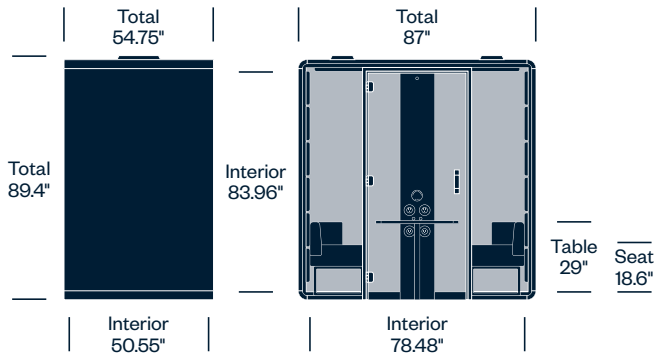

Features

- Acoustic design with:
 - Exterior constructed of 1.5", 3-layer honeycomb board with thermally fused laminate (TFL) finish and zero-joint laser edge technology
 - Laminated 0.19"-thick acoustic safety glass panels and door with an acoustic seal
 - Interior LDF (HDF) 0.11"-thick panels, covered in polyurethane foam and upholstered
 - Commercial-grade carpeted floor
- HushAssistant touchscreen module regulates lighting, ventilation, and room reservation
- Presence-activated ventilation and LED lighting system runs only when pod is in use
- Power modules with standard outlet and ports for USB-A, USB-C, and ethernet

Specifications

Speech Level Reduction:	26.4 decibels
Ceiling Light Bulb Type:	LED
Ceiling Light Power:	30 watts
Power Consumption:	64.5 watts
Light Intensity:	2300 lumens; min. 300 lux / medium 500 lux / max. 700 lux
Ceiling Light Color Temperature:	Adjusted in the range of 2200 - 6500K
Power Module Outlets (2 outlets required; up to 4 available):	110-volt power, USB-A, USB-C, RJ45 ethernet
Air Ventilation Exchange Rate:	4 fans x 80 m ³ /h with a maximum airflow 164 CFM Total air exchange 155 seconds, 89 l/s