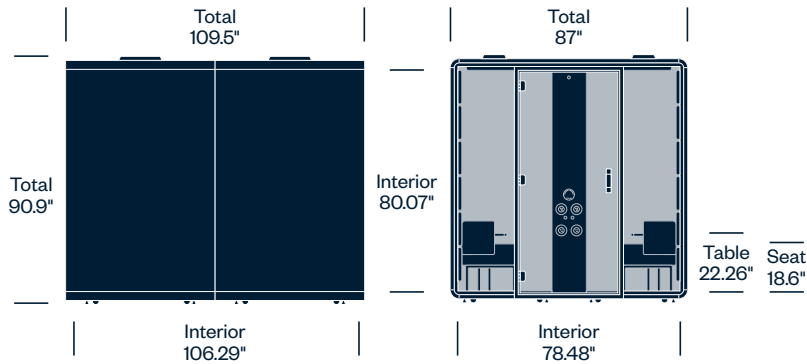

Acoustic Pod with Optional Sofas and Side Table(s)