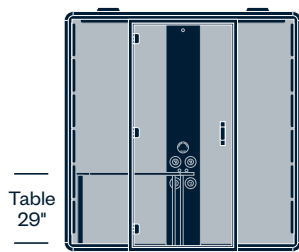

Features

- Acoustic design with:
 - Exterior constructed of 1.5", 3-layer honeycomb board with thermally fused laminate (TFL) finish and zero-joint laser edge technology
 - Laminated 0.19"-thick acoustic safety glass panels and door with an acoustic seal
 - Interior LDF (HDF) 0.11"-thick panels, covered in polyurethane foam and upholstered
 - Commercial-grade carpeted floor
- HushAssistant touchscreen module regulates lighting, ventilation, and room reservation
- Presence-activated ventilation and LED lighting system runs only when pod is in use
- Power modules with standard outlet and ports for USB-A, USB-C, and ethernet

Specifications

Speech Level Reduction:	30.2 decibels
Ceiling Light Bulb Type:	LED
Ceiling Light Power:	120 watts
Ceiling Light Power Consumption:	125 watts
Light Intensity:	2300 lumens; min. 300 lux / medium 500 lux / max. 700 lux
Ceiling Light Color Temperature:	Adjusted in the range of 2200 – 6500K
Power Module (2x) Outlets:	110-volt power, USB-A, USB-C, RJ45 ethernet
Air Ventilation Exchange Rate:	8 fans x 80 m ³ /h with a maximum airflow 329 CFM Total air exchange 210 seconds, 178 l/s