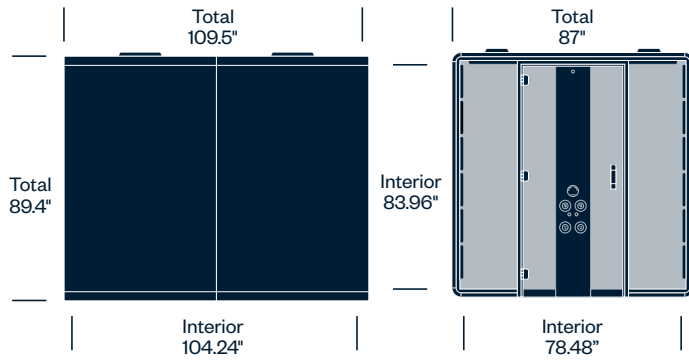

Features

- Acoustic design with:
 - Exterior constructed of 1.5", 3-layer honeycomb board with thermally fused laminate (TFL) finish and zero-joint laser edge technology
 - Laminated 0.19"-thick acoustic safety glass panels and door with an acoustic seal
 - Interior LDF (HDF) 0.11"-thick panels, covered in polyurethane foam and upholstered
 - Commercial-grade carpeted floor
- HushAssistant touchscreen module regulates lighting, ventilation, and room reservation
- Presence-activated ventilation and LED lighting system runs only when pod is in use
- Power modules with standard outlet and ports for USB-A, USB-C, and ethernet

Specifications

Speech Level Reduction:	28 decibels
Ceiling Light Bulb Type:	LED
Ceiling Light Power:	120 watts
Ceiling Light Power Consumption:	125 watts
Light Intensity:	2300 lumens; min. 300 lux / medium 500 lux / max. 700 lux
Ceiling Light Color Temperature:	Adjusted in the range of 2200 – 6500K
Power Module Outlets (2 outlets required. Up to 8 available):	110-volt power, USB-A, USB-C, RJ45 ethernet
Air Ventilation Exchange Rate:	8 fans x 80 m ³ /h with a maximum airflow 329 CFM Total air exchange 210 seconds, 178 l/s