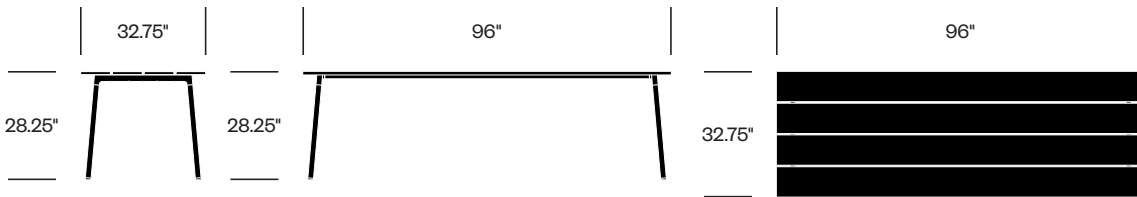

Top Wood

Accoya

Ash

Walnut

Base Trim

Black

Clear Anodized Aluminum

Bar Height Collaborative Table, 32.75" x 48", Aluminum Top

Bar Height Collaborative Table, 32.75" x 48", Wood Top

Standard Height Collaborative Table, 32.75" x 72", Aluminum Top

Standard Height Collaborative Table, 32.75" x 72", Wood Top

Bar Height Collaborative Table, 32.75" x 72", Aluminum Top

Bar Height Collaborative Table, 32.75" x 72", Wood Top

Standard Height Collaborative Table, 32.75" x 96", Aluminum Top

Standard Height Collaborative Table, 32.75" x 96", Wood Top

Bar Height Collaborative Table, 32.75" x 96", Aluminum Top