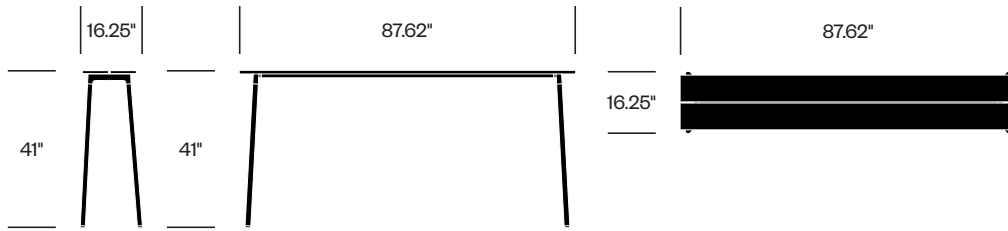

Bar Height Collaborative Table, 32.75" x 72", Wood Top

Standard Height Collaborative Table, 32.75" x 96", Aluminum Top

Standard Height Collaborative Table, 32.75" x 96", Wood Top

Bar Height Collaborative Table, 32.75" x 96", Aluminum Top

Bar Height Collaborative Table, 32.75" x 96", Wood Top

Standard Height Occasional Table, 16.25" x 63.62", Aluminum Top

Standard Height Occasional Table, 16.25" x 63.62", Wood Top

Bar Height Occasional Table, 16.25" x 63.62", Aluminum Top

Bar Height Occasional Table, 16.25" x 63.62", Wood Top

Standard Height Occasional Table, 16.25" x 87.62", Aluminum Top

Standard Height Occasional Table, 16.25" x 87.62", Wood Top

Bar Height Occasional Table, 16.25" x 87.62", Aluminum Top

Bar Height Occasional Table, 16.25" x 87.62", Wood Top

Round Occasional Table, 42" Ø, Wood Top