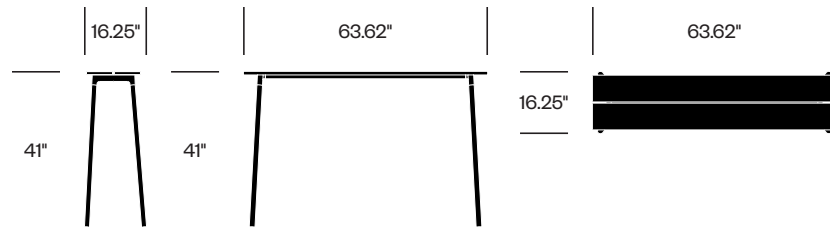

Bar Height Collaborative Table, 32.75" x 48", Wood Top

Standard Height Collaborative Table, 32.75" x 72", Aluminum Top

Standard Height Collaborative Table, 32.75" x 72", Wood Top

Bar Height Collaborative Table, 32.75" x 72", Aluminum Top

Bar Height Collaborative Table, 32.75" x 72", Wood Top

Standard Height Collaborative Table, 32.75" x 96", Aluminum Top

Standard Height Collaborative Table, 32.75" x 96", Wood Top

Bar Height Collaborative Table, 32.75" x 96", Aluminum Top

Bar Height Collaborative Table, 32.75" x 96", Wood Top

Standard Height Occasional Table, 16.25" x 63.62", Aluminum Top

Standard Height Occasional Table, 16.25" x 63.62", Wood Top

Bar Height Occasional Table, 16.25" x 63.62", Aluminum Top

Bar Height Occasional Table, 16.25" x 63.62", Wood Top

Standard Height Occasional Table, 16.25" x 87.62", Aluminum Top

Standard Height Occasional Table, 16.25" x 87.62", Wood Top

Bar Height Occasional Table, 16.25" x 87.62", Aluminum Top