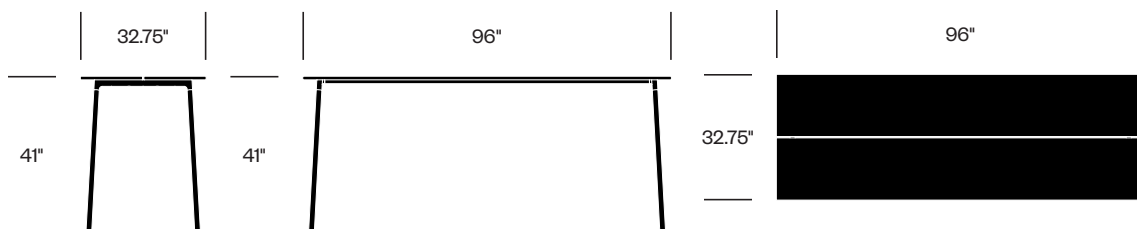

Bar Height Collaborative Table, 32.75" x 48", Wood Top

Standard Height Collaborative Table, 32.75" x 72", Aluminum Top

Standard Height Collaborative Table, 32.75" x 72", Wood Top

Bar Height Collaborative Table, 32.75" x 72", Aluminum Top

Bar Height Collaborative Table, 32.75" x 72", Wood Top

Standard Height Collaborative Table, 32.75" x 96", Aluminum Top

Standard Height Collaborative Table, 32.75" x 96", Wood Top

Bar Height Collaborative Table, 32.75" x 96", Aluminum Top

Bar Height Collaborative Table, 32.75" x 96", Wood Top

Standard Height Occasional Table, 16.25" x 63.62", Aluminum Top

Standard Height Occasional Table, 16.25" x 63.62", Wood Top

Bar Height Occasional Table, 16.25" x 63.62", Aluminum Top