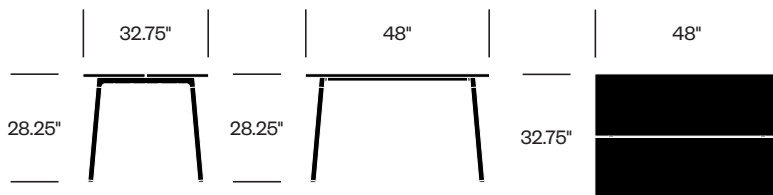

HAWORTH collection

Run Designed by Sam Hecht and Kim Colin

Standard Height Collaborative Table, 32.75" x 32.75", Aluminum Top

Standard Height Collaborative Table, 32.75" x 32.75", Wood Top

Bar Height Collaborative Table, 32.75" x 32.75", Aluminum Top

Bar Height Collaborative Table, 32.75" x 32.75", Wood Top

Standard Height Collaborative Table, 32.75" x 48", Aluminum Top

Standard Height Collaborative Table, 32.75" x 48", Wood Top

Finishes

Top Aluminum

Clear Anodized Aluminum

Top Wood

Accoya

Ash

Walnut

Base Trim

Black

Clear Anodized Aluminum

Bar Height Collaborative Table, 32.75" x 48", Aluminum Top

Bar Height Occasional Table, 16.25" x 63.62", Wood Top

Standard Height Occasional Table, 16.25" x 87.62", Aluminum Top

Standard Height Occasional Table, 16.25" x 87.62", Wood Top

Bar Height Occasional Table, 16.25" x 87.62", Aluminum Top