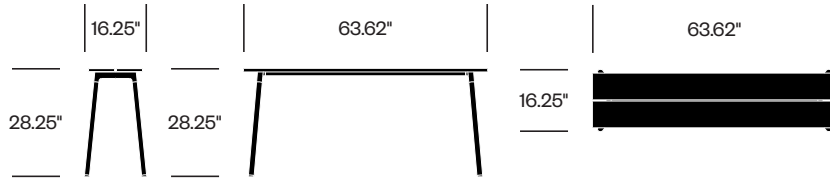

Bar Height Collaborative Table, 32.75" x 48", Wood Top

Standard Height Collaborative Table, 32.75" x 72", Aluminum Top

Standard Height Collaborative Table, 32.75" x 72", Wood Top

Bar Height Collaborative Table, 32.75" x 72", Aluminum Top

Bar Height Collaborative Table, 32.75" x 72", Wood Top

Standard Height Collaborative Table, 32.75" x 96", Aluminum Top

Standard Height Collaborative Table, 32.75" x 96", Wood Top

Bar Height Collaborative Table, 32.75" x 96", Aluminum Top

Bar Height Collaborative Table, 32.75" x 96", Wood Top

Standard Height Occasional Table, 16.25" x 63.62", Aluminum Top

Standard Height Occasional Table, 16.25" x 63.62", Wood Top

Bar Height Occasional Table, 16.25" x 63.62", Aluminum Top

Bar Height Occasional Table, 16.25" x 63.62", Wood Top

Standard Height Occasional Table, 16.25" x 87.62", Aluminum Top

Standard Height Occasional Table, 16.25" x 87.62", Wood Top

Bar Height Occasional Table, 16.25" x 87.62", Aluminum Top