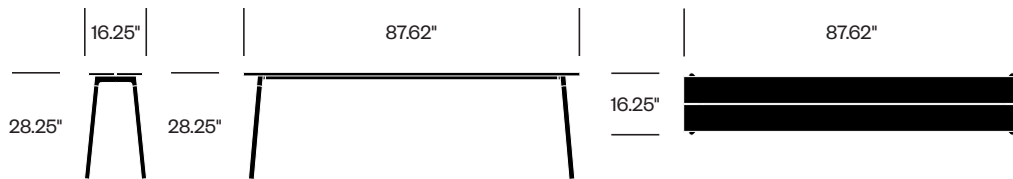

Bar Height Collaborative Table, 32.75" x 72", Wood Top

Standard Height Collaborative Table, 32.75" x 96", Aluminum Top

Standard Height Collaborative Table, 32.75" x 96", Wood Top

Bar Height Collaborative Table, 32.75" x 96", Aluminum Top

Bar Height Collaborative Table, 32.75" x 96", Wood Top

Standard Height Occasional Table, 16.25" x 63.62", Aluminum Top

Standard Height Occasional Table, 16.25" x 63.62", Wood Top

Bar Height Occasional Table, 16.25" x 63.62", Aluminum Top

Bar Height Occasional Table, 16.25" x 63.62", Wood Top

Standard Height Occasional Table, 16.25" x 87.62", Aluminum Top

Standard Height Occasional Table, 16.25" x 87.62", Wood Top

Bar Height Occasional Table, 16.25" x 87.62", Aluminum Top