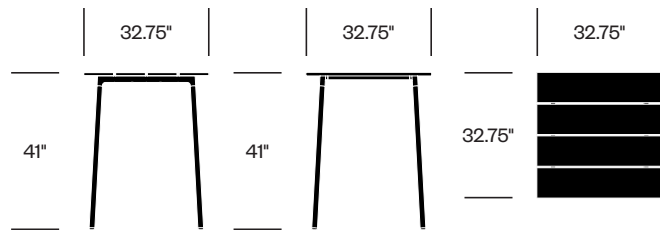

HAWORTH collection

Run Designed by Sam Hecht and Kim Colin

Standard Height Collaborative Table, 32.75" x 32.75", Aluminum Top

Standard Height Collaborative Table, 32.75" x 32.75", Wood Top

Bar Height Collaborative Table, 32.75" x 32.75", Aluminum Top

Bar Height Collaborative Table, 32.75" x 32.75", Wood Top

Standard Height Collaborative Table, 32.75" x 48", Aluminum Top

Standard Height Collaborative Table, 32.75" x 48", Wood Top

Finishes

Top Aluminum

Clear Anodized Aluminum

Top Wood

Accoya

Ash

Walnut

Base Trim

Black

Clear Anodized Aluminum

Bar Height Collaborative Table, 32.75" x 48", Aluminum Top

Bar Height Collaborative Table, 32.75" x 48", Wood Top

Standard Height Collaborative Table, 32.75" x 72", Aluminum Top

Standard Height Collaborative Table, 32.75" x 72", Wood Top

Bar Height Collaborative Table, 32.75" x 72", Aluminum Top