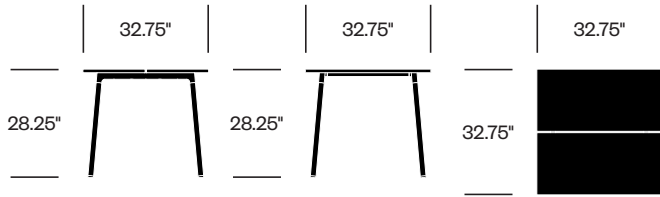

HAWORTH collection

Run Designed by Sam Hecht and Kim Colin

Standard Height Collaborative Table, 32.75" x 32.75", Aluminum Top

Standard Height Collaborative Table, 32.75" x 32.75", Wood Top

Bar Height Collaborative Table, 32.75" x 32.75", Aluminum Top

Bar Height Collaborative Table, 32.75" x 32.75", Wood Top

Standard Height Collaborative Table, 32.75" x 48", Aluminum Top

Standard Height Collaborative Table, 32.75" x 48", Wood Top

Finishes

Top Aluminum

Clear Anodized Aluminum

Top Wood

Accoya

Ash

Walnut

Base Trim

Black

Clear Anodized Aluminum

Bar Height Collaborative Table, 32.75" x 48", Aluminum Top

Bar Height Occasional Table, 16.25" x 63.62", Wood Top

Standard Height Occasional Table, 16.25" x 87.62", Aluminum Top

Standard Height Occasional Table, 16.25" x 87.62", Wood Top

Bar Height Occasional Table, 16.25" x 87.62", Aluminum Top