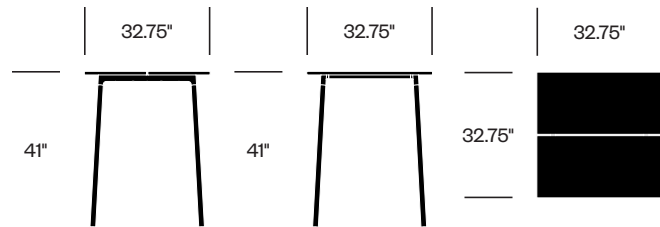

HAWORTH collection

Run Designed by Sam Hecht and Kim Colin

Standard Height Collaborative Table, 32.75" x 32.75", Aluminum Top

Standard Height Collaborative Table, 32.75" x 32.75", Wood Top

Bar Height Collaborative Table, 32.75" x 32.75", Aluminum Top

Bar Height Collaborative Table, 32.75" x 32.75", Wood Top

Standard Height Collaborative Table, 32.75" x 48", Aluminum Top

Standard Height Collaborative Table, 32.75" x 48", Wood Top

Finishes

Top Aluminum

Clear Anodized Aluminum

Top Wood

Accoya

Ash

Walnut

Base Trim

Black

Clear Anodized Aluminum

Bar Height Collaborative Table, 32.75" x 48", Aluminum Top

Bar Height Collaborative Table, 32.75" x 48", Wood Top

Standard Height Collaborative Table, 32.75" x 72", Aluminum Top

Standard Height Collaborative Table, 32.75" x 72", Wood Top

Bar Height Collaborative Table, 32.75" x 72", Aluminum Top