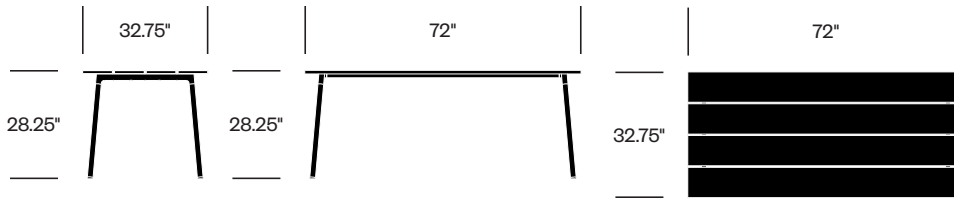

Bar Height Collaborative Table, 32.75" x 32.75", Wood Top

Standard Height Collaborative Table, 32.75" x 48", Aluminum Top

Standard Height Collaborative Table, 32.75" x 48", Wood Top

Finishes

Top Aluminum

Clear Anodized Aluminum

Top Wood

Accoya

Ash

Walnut

Base Trim

Black

Clear Anodized Aluminum

Bar Height Collaborative Table, 32.75" x 48", Aluminum Top

Bar Height Collaborative Table, 32.75" x 48", Wood Top

Standard Height Collaborative Table, 32.75" x 72", Aluminum Top

Standard Height Collaborative Table, 32.75" x 72", Wood Top

Bar Height Collaborative Table, 32.75" x 72", Aluminum Top

Bar Height Collaborative Table, 32.75" x 72", Wood Top

Standard Height Collaborative Table, 32.75" x 96", Aluminum Top

Standard Height Collaborative Table, 32.75" x 96", Wood Top

Bar Height Collaborative Table, 32.75" x 96", Aluminum Top