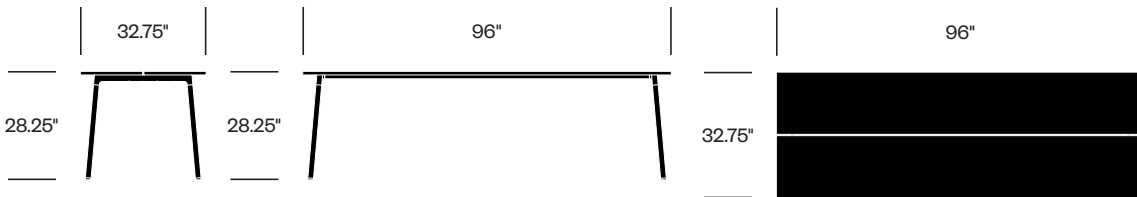

Top Wood

Accoya

Ash

Walnut

Base Trim

Black

Clear Anodized Aluminum

Bar Height Collaborative Table, 32.75" x 48", Aluminum Top

Bar Height Collaborative Table, 32.75" x 48", Wood Top

Standard Height Collaborative Table, 32.75" x 72", Aluminum Top

Standard Height Collaborative Table, 32.75" x 72", Wood Top

Bar Height Collaborative Table, 32.75" x 72", Aluminum Top

Bar Height Collaborative Table, 32.75" x 72", Wood Top

Standard Height Collaborative Table, 32.75" x 96", Aluminum Top

Standard Height Collaborative Table, 32.75" x 96", Wood Top

Bar Height Collaborative Table, 32.75" x 96", Aluminum Top