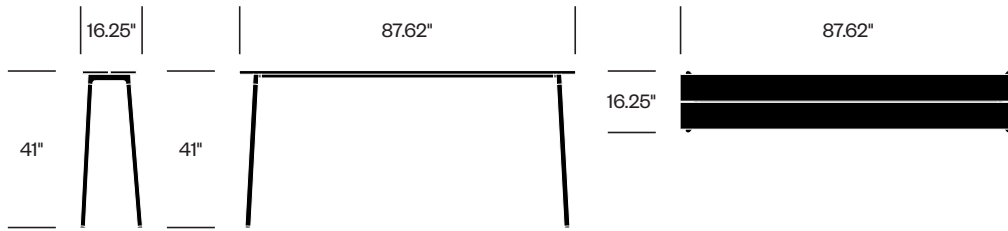

Bar Height Collaborative Table, 32.75" x 72", Wood Top

Standard Height Collaborative Table, 32.75" x 96", Aluminum Top

Standard Height Collaborative Table, 32.75" x 96", Wood Top

Bar Height Collaborative Table, 32.75" x 96", Aluminum Top

Bar Height Collaborative Table, 32.75" x 96", Wood Top

Standard Height Occasional Table, 16.25" x 63.62", Aluminum Top

Standard Height Occasional Table, 16.25" x 63.62", Wood Top

Bar Height Occasional Table, 16.25" x 63.62", Aluminum Top

Bar Height Occasional Table, 16.25" x 63.62", Wood Top

Standard Height Occasional Table, 16.25" x 87.62", Aluminum Top

Standard Height Occasional Table, 16.25" x 87.62", Wood Top

Bar Height Occasional Table, 16.25" x 87.62", Aluminum Top

Bar Height Occasional Table, 16.25" x 87.62", Wood Top

Round Occasional Table, 42" Ø, Wood Top