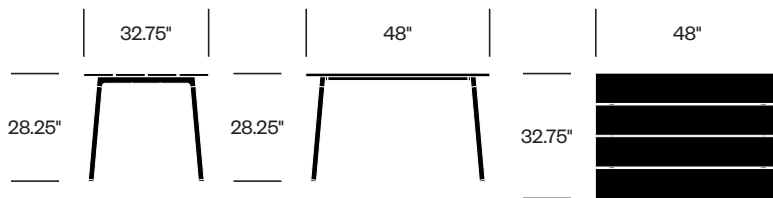

HAWORTH collection

Run Designed by Sam Hecht and Kim Colin

Standard Height Collaborative Table, 32.75" x 32.75", Aluminum Top

Standard Height Collaborative Table, 32.75" x 32.75", Wood Top

Bar Height Collaborative Table, 32.75" x 32.75", Aluminum Top

Bar Height Collaborative Table, 32.75" x 32.75", Wood Top

Standard Height Collaborative Table, 32.75" x 48", Aluminum Top

Standard Height Collaborative Table, 32.75" x 48", Wood Top

Finishes

Top Aluminum

Clear Anodized Aluminum

Top Wood

Accoya

Ash

Walnut

Base Trim

Black

Clear Anodized Aluminum

Bar Height Collaborative Table, 32.75" x 48", Aluminum Top