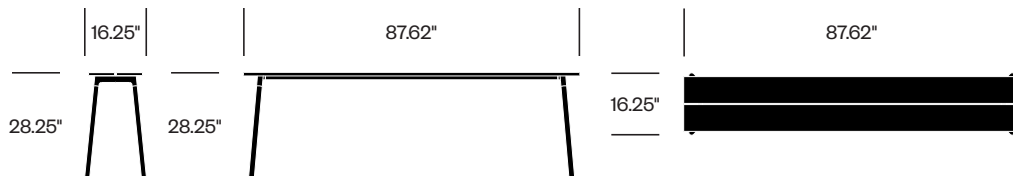

Bar Height Collaborative Table, 32.75" x 72", Wood Top

Standard Height Collaborative Table, 32.75" x 96", Aluminum Top

Standard Height Collaborative Table, 32.75" x 96", Wood Top

Bar Height Collaborative Table, 32.75" x 96", Aluminum Top

Bar Height Collaborative Table, 32.75" x 96", Wood Top

Standard Height Occasional Table, 16.25" x 63.62", Aluminum Top

Standard Height Occasional Table, 16.25" x 63.62", Wood Top

Bar Height Occasional Table, 16.25" x 63.62", Aluminum Top

Bar Height Occasional Table, 16.25" x 63.62", Wood Top

Standard Height Occasional Table, 16.25" x 87.62", Aluminum Top

Standard Height Occasional Table, 16.25" x 87.62", Wood Top

Bar Height Occasional Table, 16.25" x 87.62", Aluminum Top