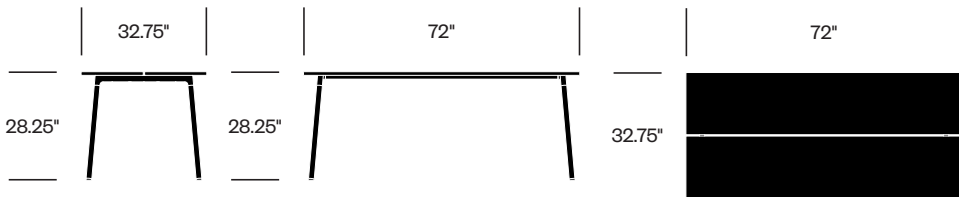

Bar Height Collaborative Table, 32.75" x 32.75", Wood Top

Standard Height Collaborative Table, 32.75" x 48", Aluminum Top

Standard Height Collaborative Table, 32.75" x 48", Wood Top

Finishes

Top Aluminum

Clear Anodized Aluminum

Top Wood

Accoya

Ash

Walnut

Base Trim

Black

Clear Anodized Aluminum

Bar Height Collaborative Table, 32.75" x 48", Aluminum Top

Bar Height Collaborative Table, 32.75" x 48", Wood Top

Standard Height Collaborative Table, 32.75" x 72", Aluminum Top

Standard Height Collaborative Table, 32.75" x 72", Wood Top

Bar Height Collaborative Table, 32.75" x 72", Aluminum Top

Bar Height Collaborative Table, 32.75" x 72", Wood Top

Standard Height Collaborative Table, 32.75" x 96", Aluminum Top

Standard Height Collaborative Table, 32.75" x 96", Wood Top

Bar Height Collaborative Table, 32.75" x 96", Aluminum Top