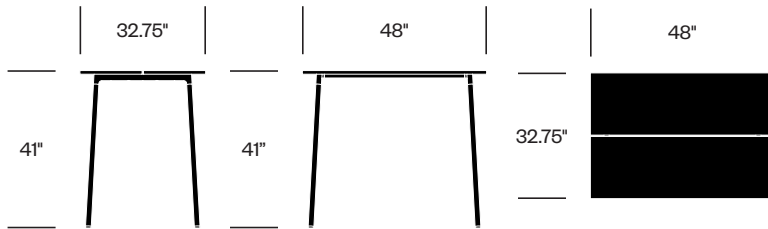

Bar Height Collaborative Table, 32.75" x 32.75", Wood Top

Standard Height Collaborative Table, 32.75" x 48", Aluminum Top

Standard Height Collaborative Table, 32.75" x 48", Wood Top

Finishes

Top Aluminum

Clear Anodized Aluminum

Top Wood

Accoya

Ash

Walnut

Base Trim

Black

Clear Anodized Aluminum

Bar Height Collaborative Table, 32.75" x 48", Aluminum Top

Bar Height Collaborative Table, 32.75" x 48", Wood Top

Standard Height Collaborative Table, 32.75" x 72", Aluminum Top

Standard Height Collaborative Table, 32.75" x 72", Wood Top

Bar Height Collaborative Table, 32.75" x 72", Aluminum Top

Bar Height Collaborative Table, 32.75" x 72", Wood Top

Standard Height Collaborative Table, 32.75" x 96", Aluminum Top

Standard Height Collaborative Table, 32.75" x 96", Wood Top

Bar Height Collaborative Table, 32.75" x 96", Aluminum Top