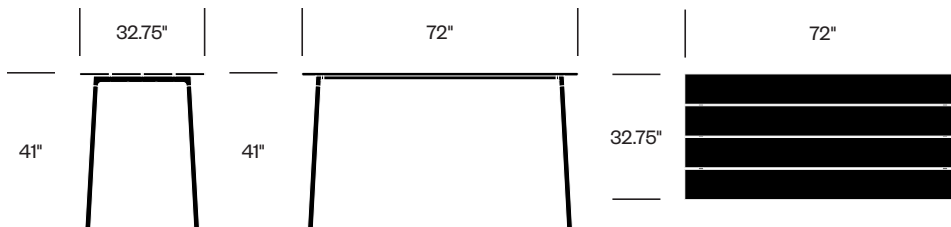

Top Wood

Accoya

Ash

Walnut

Base Trim

Black

Clear Anodized Aluminum

Bar Height Collaborative Table, 32.75" x 48", Aluminum Top

Bar Height Collaborative Table, 32.75" x 48", Wood Top

Standard Height Collaborative Table, 32.75" x 72", Aluminum Top

Standard Height Collaborative Table, 32.75" x 72", Wood Top

Bar Height Collaborative Table, 32.75" x 72", Aluminum Top

Bar Height Collaborative Table, 32.75" x 72", Wood Top

Standard Height Collaborative Table, 32.75" x 96", Aluminum Top

Standard Height Collaborative Table, 32.75" x 96", Wood Top

Bar Height Collaborative Table, 32.75" x 96", Aluminum Top