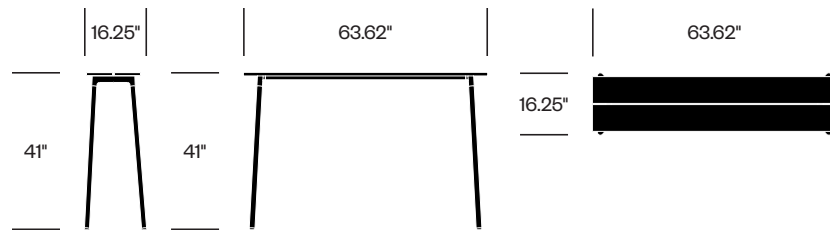

Bar Height Collaborative Table, 32.75" x 48", Wood Top

Standard Height Collaborative Table, 32.75" x 72", Aluminum Top

Standard Height Collaborative Table, 32.75" x 72", Wood Top

Bar Height Collaborative Table, 32.75" x 72", Aluminum Top

Bar Height Collaborative Table, 32.75" x 72", Wood Top

Standard Height Collaborative Table, 32.75" x 96", Aluminum Top

Standard Height Collaborative Table, 32.75" x 96", Wood Top

Bar Height Collaborative Table, 32.75" x 96", Aluminum Top

Bar Height Collaborative Table, 32.75" x 96", Wood Top

Standard Height Occasional Table, 16.25" x 63.62", Aluminum Top

Standard Height Occasional Table, 16.25" x 63.62", Wood Top

Bar Height Occasional Table, 16.25" x 63.62", Aluminum Top

Bar Height Occasional Table, 16.25" x 63.62", Wood Top

Standard Height Occasional Table, 16.25" x 87.62", Aluminum Top

Standard Height Occasional Table, 16.25" x 87.62", Wood Top

Bar Height Occasional Table, 16.25" x 87.62", Aluminum Top