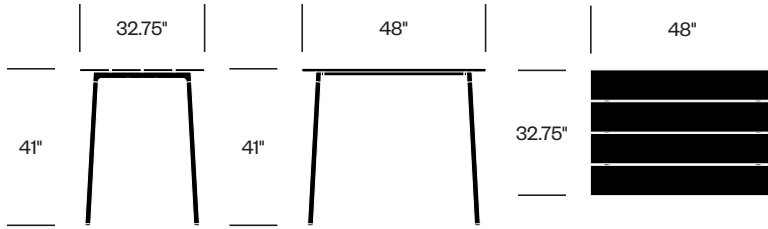

Bar Height Collaborative Table, 32.75" x 32.75", Wood Top

Standard Height Collaborative Table, 32.75" x 48", Aluminum Top

Standard Height Collaborative Table, 32.75" x 48", Wood Top

Finishes

Top Aluminum

Clear Anodized Aluminum

Top Wood

Accoya

Ash

Walnut

Base Trim

Black

Clear Anodized Aluminum

Bar Height Collaborative Table, 32.75" x 48", Aluminum Top

Bar Height Collaborative Table, 32.75" x 48", Wood Top

Standard Height Collaborative Table, 32.75" x 72", Aluminum Top

Standard Height Collaborative Table, 32.75" x 72", Wood Top

Bar Height Collaborative Table, 32.75" x 72", Aluminum Top

Bar Height Collaborative Table, 32.75" x 72", Wood Top

Standard Height Collaborative Table, 32.75" x 96", Aluminum Top

Standard Height Collaborative Table, 32.75" x 96", Wood Top

Bar Height Collaborative Table, 32.75" x 96", Aluminum Top