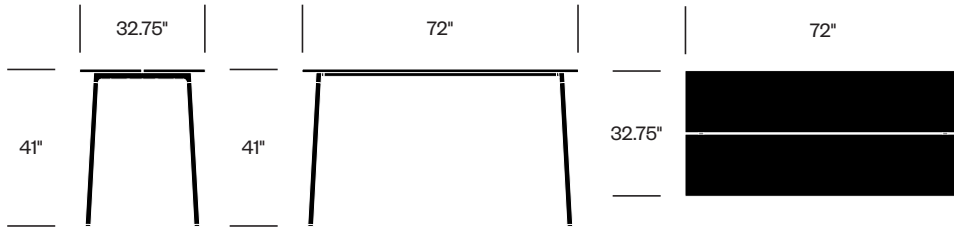

Top Wood

Accoya

Ash

Walnut

Base Trim

Black

Clear Anodized Aluminum

Bar Height Collaborative Table, 32.75" x 48", Aluminum Top

Bar Height Collaborative Table, 32.75" x 48", Wood Top

Standard Height Collaborative Table, 32.75" x 72", Aluminum Top

Standard Height Collaborative Table, 32.75" x 72", Wood Top

Bar Height Collaborative Table, 32.75" x 72", Aluminum Top

Bar Height Collaborative Table, 32.75" x 72", Wood Top

Standard Height Collaborative Table, 32.75" x 96", Aluminum Top

Standard Height Collaborative Table, 32.75" x 96", Wood Top

Bar Height Collaborative Table, 32.75" x 96", Aluminum Top

Bar Height Collaborative Table, 32.75" x 96", Wood Top

Standard Height Occasional Table, 16.25" x 63.62", Aluminum Top

Standard Height Occasional Table, 16.25" x 63.62", Wood Top

Bar Height Occasional Table, 16.25" x 63.62", Aluminum Top