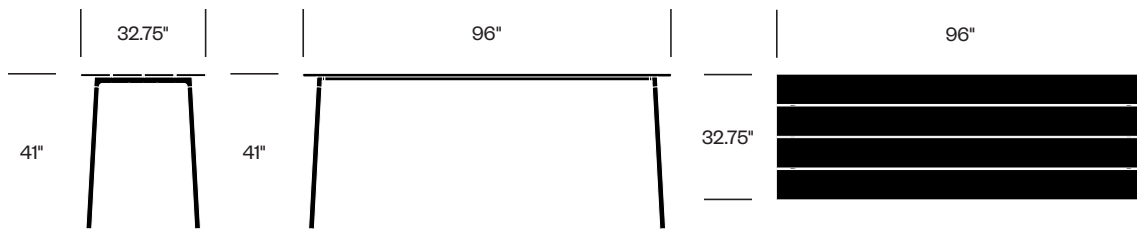

Bar Height Collaborative Table, 32.75" x 48", Wood Top

Standard Height Collaborative Table, 32.75" x 72", Aluminum Top

Standard Height Collaborative Table, 32.75" x 72", Wood Top

Bar Height Collaborative Table, 32.75" x 72", Aluminum Top

Bar Height Collaborative Table, 32.75" x 72", Wood Top

Standard Height Collaborative Table, 32.75" x 96", Aluminum Top

Standard Height Collaborative Table, 32.75" x 96", Wood Top

Bar Height Collaborative Table, 32.75" x 96", Aluminum Top

Bar Height Collaborative Table, 32.75" x 96", Wood Top

Standard Height Occasional Table, 16.25" x 63.62", Aluminum Top

Standard Height Occasional Table, 16.25" x 63.62", Wood Top

Bar Height Occasional Table, 16.25" x 63.62", Aluminum Top