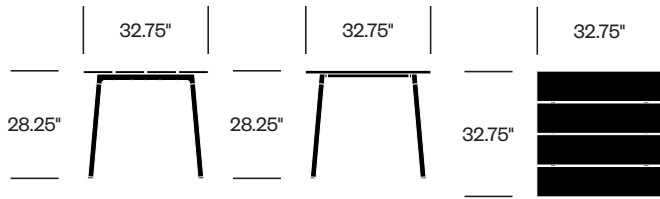

HAWORTH collection

Run Designed by Sam Hecht and Kim Colin

Standard Height Collaborative Table, 32.75" x 32.75", Aluminum Top

Standard Height Collaborative Table, 32.75" x 32.75", Wood Top

Bar Height Collaborative Table, 32.75" x 32.75", Aluminum Top

Bar Height Collaborative Table, 32.75" x 32.75", Wood Top

Standard Height Collaborative Table, 32.75" x 48", Aluminum Top

Standard Height Collaborative Table, 32.75" x 48", Wood Top

Finishes

Top Aluminum

Clear Anodized Aluminum

Top Wood

Accoya

Ash

Walnut

Base Trim

Black

Clear Anodized Aluminum

Bar Height Collaborative Table, 32.75" x 48", Aluminum Top

Bar Height Occasional Table, 16.25" x 63.62", Wood Top

Standard Height Occasional Table, 16.25" x 87.62", Aluminum Top

Standard Height Occasional Table, 16.25" x 87.62", Wood Top

Bar Height Occasional Table, 16.25" x 87.62", Aluminum Top