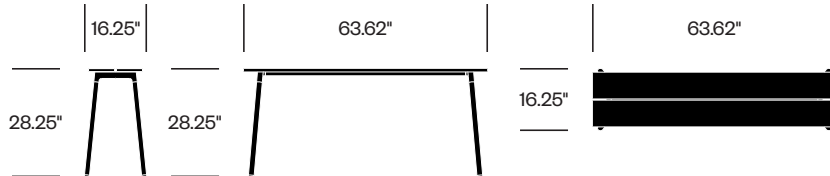

Bar Height Collaborative Table, 32.75" x 48", Wood Top

Standard Height Collaborative Table, 32.75" x 72", Aluminum Top

Standard Height Collaborative Table, 32.75" x 72", Wood Top

Bar Height Collaborative Table, 32.75" x 72", Aluminum Top

Bar Height Collaborative Table, 32.75" x 72", Wood Top

Standard Height Collaborative Table, 32.75" x 96", Aluminum Top

Standard Height Collaborative Table, 32.75" x 96", Wood Top

Bar Height Collaborative Table, 32.75" x 96", Aluminum Top

Bar Height Collaborative Table, 32.75" x 96", Wood Top

Standard Height Occasional Table, 16.25" x 63.62", Aluminum Top

Standard Height Occasional Table, 16.25" x 63.62", Wood Top

Bar Height Occasional Table, 16.25" x 63.62", Aluminum Top

Bar Height Occasional Table, 16.25" x 63.62", Wood Top

Standard Height Occasional Table, 16.25" x 87.62", Aluminum Top

Standard Height Occasional Table, 16.25" x 87.62", Wood Top

Bar Height Occasional Table, 16.25" x 87.62", Aluminum Top