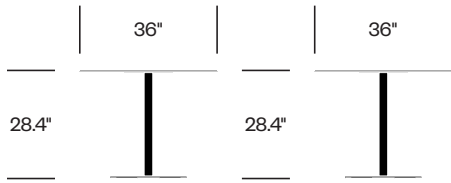

Base Trim

Black

Hand-Brushed, Clear Anodized Aluminum

Silver

Bar Height Collaborative Table with Flat Base, 24" Square

Standard Height Collaborative Table with Flat Base, 24" x 30" Rectangle

Counter Height Collaborative Table with Flat Base, 24" x 30" Rectangle

Bar Height Collaborative Table with Flat Base, 24" x 30" Rectangle

Standard Height Collaborative Table with Flat Base, 30" Round

Counter Height Collaborative Table with Flat Base, 30" Round

Bar Height Collaborative Table with Flat Base, 30" Round

Standard Height Collaborative Table with Flat Base, 30" Square

Counter Height Collaborative Table with Flat Base, 30" Square

Bar Height Collaborative Table with Flat Base, 30" Square

Standard Height Collaborative Table with Flat Base, 36" Round

Standard Height Collaborative Table with Flat Base, 36" Square

Standard Height Collaborative Table with X Base, 24" Round

Counter Height Collaborative Table with X Base, 24" Round

Bar Height Collaborative Table with X Base, 24" Round