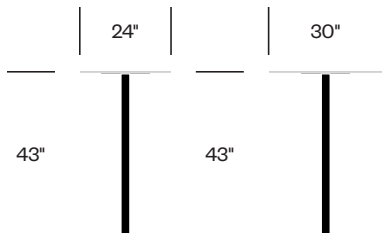

Base Trim

Black

Hand-Brushed, Clear Anodized Aluminum

Silver

Bar Height Collaborative Table with Flat Base, 24" Square

Standard Height Collaborative Table with Flat Base, 24" x 30" Rectangle

Counter Height Collaborative Table with Flat Base, 24" x 30" Rectangle

Bar Height Collaborative Table with Flat Base, 24" x 30" Rectangle

Standard Height Collaborative Table with Flat Base, 30" Round

Counter Height Collaborative Table with Flat Base, 30" Round

Bar Height Collaborative Table with Flat Base, 30" Round

Standard Height Collaborative Table with Flat Base, 30" Square

Counter Height Collaborative Table with Flat Base, 30" Square

Bar Height Collaborative Table with Flat Base, 30" Square

Standard Height Collaborative Table with Flat Base, 36" Round