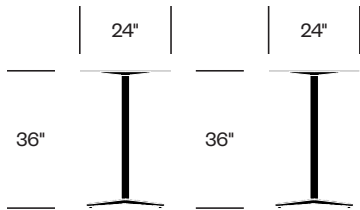

Bar Height Collaborative Table with Flat Base, 24" x 30" Rectangle

Standard Height Collaborative Table with Flat Base, 30" Round

Counter Height Collaborative Table with Flat Base, 30" Round

Bar Height Collaborative Table with Flat Base, 30" Round

Standard Height Collaborative Table with Flat Base, 30" Square

Counter Height Collaborative Table with Flat Base, 30" Square

Bar Height Collaborative Table with Flat Base, 30" Square

Standard Height Collaborative Table with Flat Base, 36" Round

Standard Height Collaborative Table with Flat Base, 36" Square

Standard Height Collaborative Table with X Base, 24" Round

Counter Height Collaborative Table with X Base, 24" Round

Bar Height Collaborative Table with X Base, 24" Round

Standard Height Collaborative Table with X Base, 24" Square

Counter Height Collaborative Table with X Base, 24" Square

Bar Height Collaborative Table with X Base, 24" Square

Standard Height Collaborative Table with X Base, 24" x 30" Rectangle