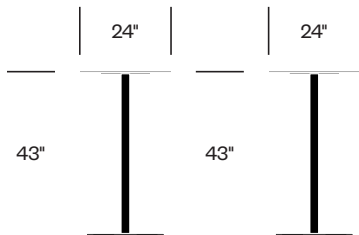

HAWORTH collection

2 Inch emeco

Tables

HAWORTH collection

2 Inch Designed by Jasper Morrison

Jasper Morrison leveraged Emeco's hallmarks of strength and sustainability when designing the 2 Inch tables. The table column is beautifully formed to a softly rounded square shape, with either a flat or x-base. Functional, lightweight, and sleek, 2 Inch is engineered for indoor and outdoor social spaces.

Features

- Standard height collaborative table in rectangular, or three sizes with round or square top
- Bar-height or counter-height collaborative table in two sizes with round or square top
- Hand-brushed, clear-anodized aluminum and Accoya wood surfaces are suitable for indoor and outdoor use
- Collection also includes 1 Inch chairs and stools

Standard Height Collaborative Table with Flat Base, 24" Round

Counter Height Collaborative Table with Flat Base, 24" Round

Bar Height Collaborative Table with Flat Base, 24" Round

Standard Height Collaborative Table with Flat Base, 24" Square

Counter Height Collaborative Table with Flat Base, 24" Square

Finishes

Top Aluminum

Hand-Brushed, Clear Anodized Aluminum

Top Laminate Grade A

Black with Plywood Edgeband

Gray with Plywood Edgeband

White with Plywood Edgeband