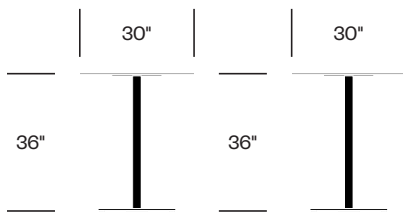

Base Trim

Black

Hand-Brushed, Clear Anodized Aluminum

Silver

Bar Height Collaborative Table with Flat Base, 24" Square

Standard Height Collaborative Table with Flat Base, 24" x 30" Rectangle

Counter Height Collaborative Table with Flat Base, 24" x 30" Rectangle

Bar Height Collaborative Table with Flat Base, 24" x 30" Rectangle

Standard Height Collaborative Table with Flat Base, 30" Round

Counter Height Collaborative Table with Flat Base, 30" Round

Bar Height Collaborative Table with Flat Base, 30" Round

Standard Height Collaborative Table with Flat Base, 30" Square

Counter Height Collaborative Table with Flat Base, 30" Square

Bar Height Collaborative Table with Flat Base, 30" Square

Standard Height Collaborative Table with Flat Base, 36" Round

Standard Height Collaborative Table with Flat Base, 36" Square

Standard Height Collaborative Table with X Base, 24" Round

Counter Height Collaborative Table with X Base, 24" Round

Bar Height Collaborative Table with X Base, 24" Round