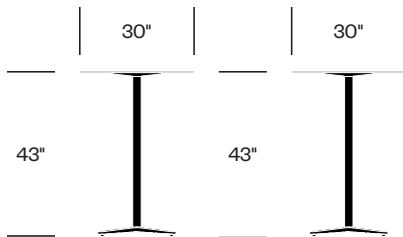

Standard Height Collaborative Table with X Base, 24" Square

Counter Height Collaborative Table with X Base, 24" Square

Bar Height Collaborative Table with X Base, 24" Square

Standard Height Collaborative Table with X Base, 24" x 30" Rectangle

Counter Height Collaborative Table with X Base, 24" x 30" Rectangle

Bar Height Collaborative Table with X Base, 24" x 30" Rectangle

Standard Height Collaborative Table with X Base, 30" Round

Counter Height Collaborative Table with X Base, 30" Round

Bar Height Collaborative Table with X Base, 30" Round

Standard Height Collaborative Table with X Base, 30" Square

Counter Height Collaborative Table with X Base, 30" Square

Bar Height Collaborative Table with X Base, 30" Square

Standard Height Collaborative Table with X Base, 36" Round

Standard Height Collaborative Table with X Base, 36" Square