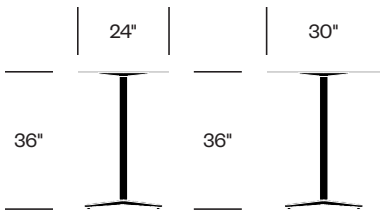

Standard Height Collaborative Table with Flat Base, 36" Square

Standard Height Collaborative Table with X Base, 24" Round

Counter Height Collaborative Table with X Base, 24" Round

Bar Height Collaborative Table with X Base, 24" Round

Standard Height Collaborative Table with X Base, 24" Square

Counter Height Collaborative Table with X Base, 24" Square

Bar Height Collaborative Table with X Base, 24" Square

Standard Height Collaborative Table with X Base, 24" x 30" Rectangle

Counter Height Collaborative Table with X Base, 24" x 30" Rectangle

Bar Height Collaborative Table with X Base, 24" x 30" Rectangle

Standard Height Collaborative Table with X Base, 30" Round

Counter Height Collaborative Table with X Base, 30" Round

Bar Height Collaborative Table with X Base, 30" Round

Standard Height Collaborative Table with X Base, 30" Square

Counter Height Collaborative Table with X Base, 30" Square

Bar Height Collaborative Table with X Base, 30" Square