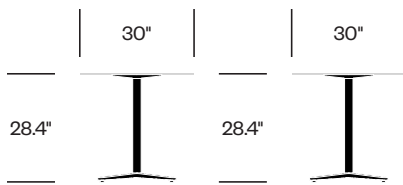

Standard Height Collaborative Table with X Base, 24" Square

Counter Height Collaborative Table with X Base, 24" Square

Bar Height Collaborative Table with X Base, 24" Square

Standard Height Collaborative Table with X Base, 24" x 30" Rectangle

Counter Height Collaborative Table with X Base, 24" x 30" Rectangle

Bar Height Collaborative Table with X Base, 24" x 30" Rectangle

Standard Height Collaborative Table with X Base, 30" Round

Counter Height Collaborative Table with X Base, 30" Round

Bar Height Collaborative Table with X Base, 30" Round

Standard Height Collaborative Table with X Base, 30" Square

Counter Height Collaborative Table with X Base, 30" Square

Bar Height Collaborative Table with X Base, 30" Square

Standard Height Collaborative Table with X Base, 36" Round

Standard Height Collaborative Table with X Base, 36" Square