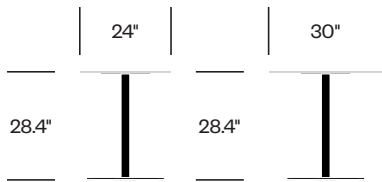

Base Trim

Black

Hand-Brushed, Clear Anodized Aluminum

Silver

Bar Height Collaborative Table with Flat Base, 24" Square

Standard Height Collaborative Table with Flat Base, 24" x 30" Rectangle

Counter Height Collaborative Table with Flat Base, 24" x 30" Rectangle

Bar Height Collaborative Table with Flat Base, 24" x 30" Rectangle

Standard Height Collaborative Table with Flat Base, 30" Round

Counter Height Collaborative Table with Flat Base, 30" Round

Bar Height Collaborative Table with Flat Base, 30" Round

Standard Height Collaborative Table with Flat Base, 30" Square

Counter Height Collaborative Table with Flat Base, 30" Square

Bar Height Collaborative Table with Flat Base, 30" Square

Standard Height Collaborative Table with Flat Base, 36" Round