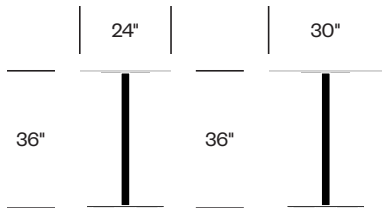

Base Trim

Black

Hand-Brushed, Clear Anodized Aluminum

Silver

Bar Height Collaborative Table with Flat Base, 24" Square

Standard Height Collaborative Table with Flat Base, 24" x 30" Rectangle

Counter Height Collaborative Table with Flat Base, 24" x 30" Rectangle

Bar Height Collaborative Table with Flat Base, 24" x 30" Rectangle

Standard Height Collaborative Table with Flat Base, 30" Round

Counter Height Collaborative Table with Flat Base, 30" Round

Bar Height Collaborative Table with Flat Base, 30" Round

Standard Height Collaborative Table with Flat Base, 30" Square

Counter Height Collaborative Table with Flat Base, 30" Square

Bar Height Collaborative Table with Flat Base, 30" Square

Standard Height Collaborative Table with Flat Base, 36" Round