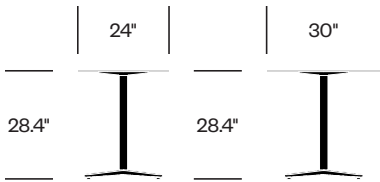

Standard Height Collaborative Table with Flat Base, 30" Square

Counter Height Collaborative Table with Flat Base, 30" Square

Bar Height Collaborative Table with Flat Base, 30" Square

Standard Height Collaborative Table with Flat Base, 36" Round

Standard Height Collaborative Table with Flat Base, 36" Square

Standard Height Collaborative Table with X Base, 24" Round

Counter Height Collaborative Table with X Base, 24" Round

Bar Height Collaborative Table with X Base, 24" Round

Standard Height Collaborative Table with X Base, 24" Square

Counter Height Collaborative Table with X Base, 24" Square

Bar Height Collaborative Table with X Base, 24" Square

Standard Height Collaborative Table with X Base, 24" x 30" Rectangle

Counter Height Collaborative Table with X Base, 24" x 30" Rectangle

Bar Height Collaborative Table with X Base, 24" x 30" Rectangle

Standard Height Collaborative Table with X Base, 30" Round

Counter Height Collaborative Table with X Base, 30" Round