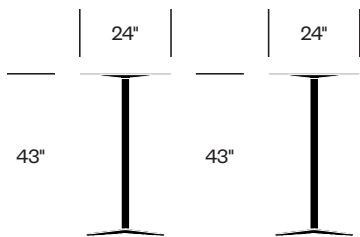

Bar Height Collaborative Table with Flat Base, 24" x 30" Rectangle

Standard Height Collaborative Table with Flat Base, 30" Round

Counter Height Collaborative Table with Flat Base, 30" Round

Bar Height Collaborative Table with Flat Base, 30" Round

Standard Height Collaborative Table with Flat Base, 30" Square

Counter Height Collaborative Table with Flat Base, 30" Square

Bar Height Collaborative Table with Flat Base, 30" Square

Standard Height Collaborative Table with Flat Base, 36" Round

Standard Height Collaborative Table with Flat Base, 36" Square

Standard Height Collaborative Table with X Base, 24" Round

Counter Height Collaborative Table with X Base, 24" Round

Bar Height Collaborative Table with X Base, 24" Round

Standard Height Collaborative Table with X Base, 24" Square

Counter Height Collaborative Table with X Base, 24" Square

Bar Height Collaborative Table with X Base, 24" Square

Standard Height Collaborative Table with X Base, 24" x 30" Rectangle