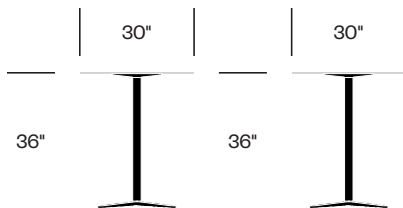

Standard Height Collaborative Table with X Base, 24" Square

Counter Height Collaborative Table with X Base, 24" Square

Bar Height Collaborative Table with X Base, 24" Square

Standard Height Collaborative Table with X Base, 24" x 30" Rectangle

Counter Height Collaborative Table with X Base, 24" x 30" Rectangle

Bar Height Collaborative Table with X Base, 24" x 30" Rectangle

Standard Height Collaborative Table with X Base, 30" Round

Counter Height Collaborative Table with X Base, 30" Round

Bar Height Collaborative Table with X Base, 30" Round

Standard Height Collaborative Table with X Base, 30" Square

Counter Height Collaborative Table with X Base, 30" Square

Bar Height Collaborative Table with X Base, 30" Square

Standard Height Collaborative Table with X Base, 36" Round

Standard Height Collaborative Table with X Base, 36" Square