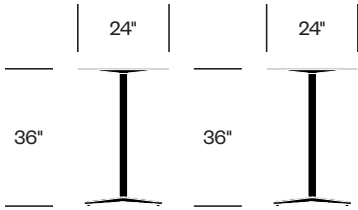

Bar Height Collaborative Table with Flat Base, 24" x 30" Rectangle

Standard Height Collaborative Table with Flat Base, 30" Round

Counter Height Collaborative Table with Flat Base, 30" Round

Bar Height Collaborative Table with Flat Base, 30" Round

Standard Height Collaborative Table with Flat Base, 30" Square

Counter Height Collaborative Table with Flat Base, 30" Square

Bar Height Collaborative Table with Flat Base, 30" Square

Standard Height Collaborative Table with Flat Base, 36" Round

Standard Height Collaborative Table with Flat Base, 36" Square

Standard Height Collaborative Table with X Base, 24" Round

Counter Height Collaborative Table with X Base, 24" Round

Bar Height Collaborative Table with X Base, 24" Round

Standard Height Collaborative Table with X Base, 24" Square

Counter Height Collaborative Table with X Base, 24" Square

Bar Height Collaborative Table with X Base, 24" Square

Standard Height Collaborative Table with X Base, 24" x 30" Rectangle