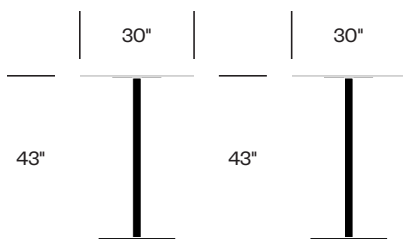

Base Trim

Black

Hand-Brushed, Clear Anodized Aluminum

Silver

Bar Height Collaborative Table with Flat Base, 24" Square

Standard Height Collaborative Table with Flat Base, 24" x 30" Rectangle

Counter Height Collaborative Table with Flat Base, 24" x 30" Rectangle

Bar Height Collaborative Table with Flat Base, 24" x 30" Rectangle

Standard Height Collaborative Table with Flat Base, 30" Round

Counter Height Collaborative Table with Flat Base, 30" Round

Bar Height Collaborative Table with Flat Base, 30" Round

Standard Height Collaborative Table with Flat Base, 30" Square

Counter Height Collaborative Table with Flat Base, 30" Square

Bar Height Collaborative Table with Flat Base, 30" Square

Standard Height Collaborative Table with Flat Base, 36" Round

Standard Height Collaborative Table with Flat Base, 36" Square

Standard Height Collaborative Table with X Base, 24" Round

Counter Height Collaborative Table with X Base, 24" Round

Bar Height Collaborative Table with X Base, 24" Round