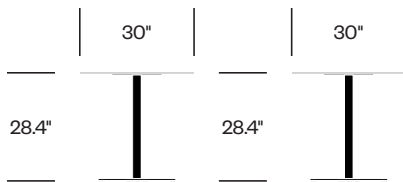

Base Trim

Black

Hand-Brushed, Clear Anodized Aluminum

Silver

Bar Height Collaborative Table with Flat Base, 24" Square

Standard Height Collaborative Table with Flat Base, 24" x 30" Rectangle

Counter Height Collaborative Table with Flat Base, 24" x 30" Rectangle

Bar Height Collaborative Table with Flat Base, 24" x 30" Rectangle

Standard Height Collaborative Table with Flat Base, 30" Round

Counter Height Collaborative Table with Flat Base, 30" Round

Bar Height Collaborative Table with Flat Base, 30" Round

Standard Height Collaborative Table with Flat Base, 30" Square

Counter Height Collaborative Table with Flat Base, 30" Square

Bar Height Collaborative Table with Flat Base, 30" Square

Standard Height Collaborative Table with Flat Base, 36" Round

Standard Height Collaborative Table with Flat Base, 36" Square

Standard Height Collaborative Table with X Base, 24" Round

Counter Height Collaborative Table with X Base, 24" Round

Bar Height Collaborative Table with X Base, 24" Round