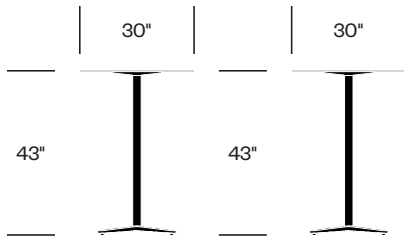

Standard Height Collaborative Table with X Base, 24" Square

Counter Height Collaborative Table with X Base, 24" Square

Bar Height Collaborative Table with X Base, 24" Square

Standard Height Collaborative Table with X Base, 24" x 30" Rectangle

Counter Height Collaborative Table with X Base, 24" x 30" Rectangle

Bar Height Collaborative Table with X Base, 24" x 30" Rectangle

Standard Height Collaborative Table with X Base, 30" Round

Counter Height Collaborative Table with X Base, 30" Round

Bar Height Collaborative Table with X Base, 30" Round

Standard Height Collaborative Table with X Base, 30" Square

Counter Height Collaborative Table with X Base, 30" Square

Bar Height Collaborative Table with X Base, 30" Square

Standard Height Collaborative Table with X Base, 36" Round

Standard Height Collaborative Table with X Base, 36" Square