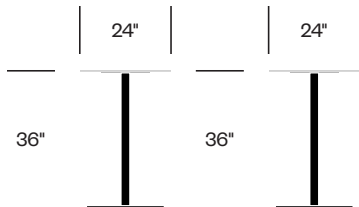

HAWORTH collection

2 Inch emeco

Tables

HAWORTH collection

2 Inch Designed by Jasper Morrison

Jasper Morrison leveraged Emeco's hallmarks of strength and sustainability when designing the 2 Inch tables. The table column is beautifully formed to a softly rounded square shape, with either a flat or x-base. Functional, lightweight, and sleek, 2 Inch is engineered for indoor and outdoor social spaces.

Features

- Standard height collaborative table in rectangular, or three sizes with round or square top
- Bar-height or counter-height collaborative table in two sizes with round or square top
- Hand-brushed, clear-anodized aluminum and Accoya wood surfaces are suitable for indoor and outdoor use
- Collection also includes 1 Inch chairs and stools

Standard Height Collaborative Table with Flat Base, 24" Round

Counter Height Collaborative Table with Flat Base, 24" Round

Bar Height Collaborative Table with Flat Base, 24" Round

Standard Height Collaborative Table with Flat Base, 24" Square

Counter Height Collaborative Table with X Base, 24" x 30" Rectangle

Bar Height Collaborative Table with X Base, 24" x 30" Rectangle

Standard Height Collaborative Table with X Base, 30" Round

Counter Height Collaborative Table with X Base, 30" Round