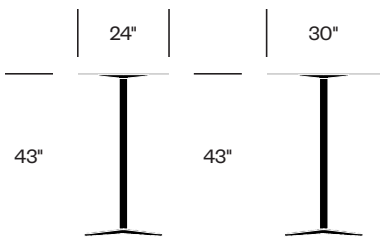

Standard Height Collaborative Table with Flat Base, 36" Square

Standard Height Collaborative Table with X Base, 24" Round

Counter Height Collaborative Table with X Base, 24" Round

Bar Height Collaborative Table with X Base, 24" Round

Standard Height Collaborative Table with X Base, 24" Square

Counter Height Collaborative Table with X Base, 24" Square

Bar Height Collaborative Table with X Base, 24" Square

Standard Height Collaborative Table with X Base, 24" x 30" Rectangle

Counter Height Collaborative Table with X Base, 24" x 30" Rectangle

Bar Height Collaborative Table with X Base, 24" x 30" Rectangle

Standard Height Collaborative Table with X Base, 30" Round

Counter Height Collaborative Table with X Base, 30" Round

Bar Height Collaborative Table with X Base, 30" Round

Standard Height Collaborative Table with X Base, 30" Square

Counter Height Collaborative Table with X Base, 30" Square

Bar Height Collaborative Table with X Base, 30" Square