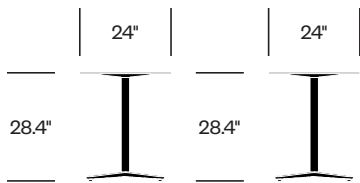

Bar Height Collaborative Table with Flat Base, 24" x 30" Rectangle

Standard Height Collaborative Table with Flat Base, 30" Round

Counter Height Collaborative Table with Flat Base, 30" Round

Bar Height Collaborative Table with Flat Base, 30" Round

Standard Height Collaborative Table with Flat Base, 30" Square

Counter Height Collaborative Table with Flat Base, 30" Square

Bar Height Collaborative Table with Flat Base, 30" Square

Standard Height Collaborative Table with Flat Base, 36" Round

Standard Height Collaborative Table with Flat Base, 36" Square

Standard Height Collaborative Table with X Base, 24" Round

Counter Height Collaborative Table with X Base, 24" Round

Bar Height Collaborative Table with X Base, 24" Round

Standard Height Collaborative Table with X Base, 24" Square

Counter Height Collaborative Table with X Base, 24" Square

Bar Height Collaborative Table with X Base, 24" Square

Standard Height Collaborative Table with X Base, 24" x 30" Rectangle