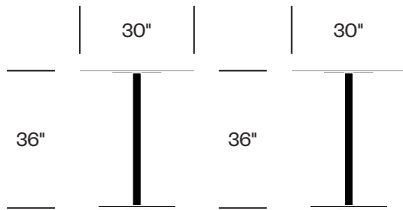

Base Trim

Black

Hand-Brushed, Clear Anodized Aluminum

Silver

Bar Height Collaborative Table with Flat Base, 24" Square

Standard Height Collaborative Table with Flat Base, 24" x 30" Rectangle

Counter Height Collaborative Table with Flat Base, 24" x 30" Rectangle

Bar Height Collaborative Table with Flat Base, 24" x 30" Rectangle

Standard Height Collaborative Table with Flat Base, 30" Round

Counter Height Collaborative Table with Flat Base, 30" Round

Bar Height Collaborative Table with Flat Base, 30" Round

Standard Height Collaborative Table with Flat Base, 30" Square

Counter Height Collaborative Table with Flat Base, 30" Square

Bar Height Collaborative Table with Flat Base, 30" Square

Standard Height Collaborative Table with Flat Base, 36" Round