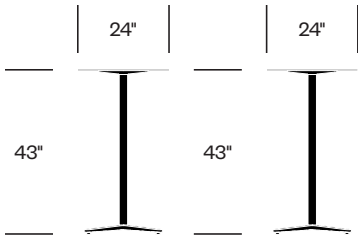

Bar Height Collaborative Table with Flat Base, 24" x 30" Rectangle

Standard Height Collaborative Table with Flat Base, 30" Round

Counter Height Collaborative Table with Flat Base, 30" Round

Bar Height Collaborative Table with Flat Base, 30" Round

Standard Height Collaborative Table with Flat Base, 30" Square

Counter Height Collaborative Table with Flat Base, 30" Square

Bar Height Collaborative Table with Flat Base, 30" Square

Standard Height Collaborative Table with Flat Base, 36" Round

Standard Height Collaborative Table with Flat Base, 36" Square

Standard Height Collaborative Table with X Base, 24" Round

Counter Height Collaborative Table with X Base, 24" Round

Bar Height Collaborative Table with X Base, 24" Round

Standard Height Collaborative Table with X Base, 24" Square

Counter Height Collaborative Table with X Base, 24" Square

Bar Height Collaborative Table with X Base, 24" Square

Standard Height Collaborative Table with X Base, 24" x 30" Rectangle