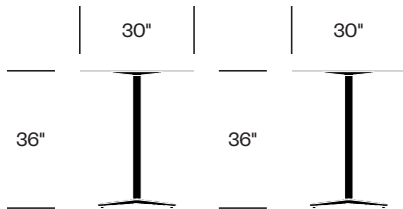

Standard Height Collaborative Table with X Base, 24" Square

Counter Height Collaborative Table with X Base, 24" Square

Bar Height Collaborative Table with X Base, 24" Square

Standard Height Collaborative Table with X Base, 24" x 30" Rectangle

Counter Height Collaborative Table with X Base, 24" x 30" Rectangle

Bar Height Collaborative Table with X Base, 24" x 30" Rectangle

Standard Height Collaborative Table with X Base, 30" Round

Counter Height Collaborative Table with X Base, 30" Round

Bar Height Collaborative Table with X Base, 30" Round

Standard Height Collaborative Table with X Base, 30" Square

Counter Height Collaborative Table with X Base, 30" Square

Bar Height Collaborative Table with X Base, 30" Square

Standard Height Collaborative Table with X Base, 36" Round

Standard Height Collaborative Table with X Base, 36" Square