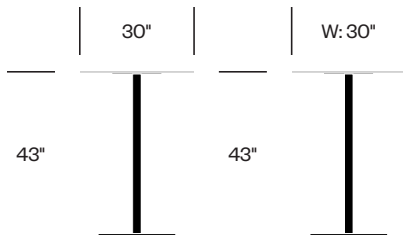

Base Trim

Black

Hand-Brushed, Clear Anodized Aluminum

Silver

Bar Height Collaborative Table with Flat Base, 24" Square

Standard Height Collaborative Table with Flat Base, 24" x 30" Rectangle

Counter Height Collaborative Table with Flat Base, 24" x 30" Rectangle

Bar Height Collaborative Table with Flat Base, 24" x 30" Rectangle

Standard Height Collaborative Table with Flat Base, 30" Round

Counter Height Collaborative Table with Flat Base, 30" Round

Bar Height Collaborative Table with Flat Base, 30" Round

Standard Height Collaborative Table with Flat Base, 30" Square

Counter Height Collaborative Table with Flat Base, 30" Square

Bar Height Collaborative Table with Flat Base, 30" Square

Standard Height Collaborative Table with Flat Base, 36" Round

Standard Height Collaborative Table with Flat Base, 36" Square

Standard Height Collaborative Table with X Base, 24" Round

Counter Height Collaborative Table with X Base, 24" Round

Bar Height Collaborative Table with X Base, 24" Round