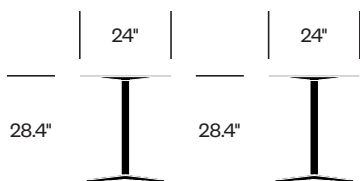

Bar Height Collaborative Table with Flat Base, 24" x 30" Rectangle

Standard Height Collaborative Table with Flat Base, 30" Round

Counter Height Collaborative Table with Flat Base, 30" Round

Bar Height Collaborative Table with Flat Base, 30" Round

Standard Height Collaborative Table with Flat Base, 30" Square

Counter Height Collaborative Table with Flat Base, 30" Square

Bar Height Collaborative Table with Flat Base, 30" Square

Standard Height Collaborative Table with Flat Base, 36" Round

Standard Height Collaborative Table with Flat Base, 36" Square

Standard Height Collaborative Table with X Base, 24" Round

Counter Height Collaborative Table with X Base, 24" Round

Bar Height Collaborative Table with X Base, 24" Round

Standard Height Collaborative Table with X Base, 24" Square

Counter Height Collaborative Table with X Base, 24" Square

Bar Height Collaborative Table with X Base, 24" Square

Standard Height Collaborative Table with X Base, 24" x 30" Rectangle