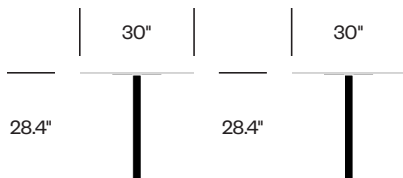

Counter Height Collaborative Table with Flat Base, 24" Square

Finishes

Top Aluminum

Hand-Brushed, Clear Anodized Aluminum

Top Laminate Grade A

Black with Plywood Edgeband

Gray with Plywood Edgeband

White with Plywood Edgeband

Base Trim

Black

Hand-Brushed, Clear Anodized Aluminum

Silver

Bar Height Collaborative Table with Flat Base, 24" Square

Standard Height Collaborative Table with Flat Base, 24" x 30" Rectangle

Counter Height Collaborative Table with Flat Base, 24" x 30" Rectangle

Bar Height Collaborative Table with Flat Base, 24" x 30" Rectangle

Standard Height Collaborative Table with Flat Base, 30" Round

Counter Height Collaborative Table with Flat Base, 30" Round

Bar Height Collaborative Table with Flat Base, 30" Round

Standard Height Collaborative Table with Flat Base, 30" Square

Counter Height Collaborative Table with Flat Base, 30" Square

Bar Height Collaborative Table with Flat Base, 30" Square

Standard Height Collaborative Table with Flat Base, 36" Round