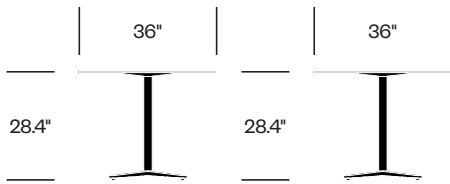

Standard Height Collaborative Table with X Base, 24" Square

Counter Height Collaborative Table with X Base, 24" Square

Bar Height Collaborative Table with X Base, 24" Square

Standard Height Collaborative Table with X Base, 24" x 30" Rectangle

Counter Height Collaborative Table with X Base, 24" x 30" Rectangle

Bar Height Collaborative Table with X Base, 24" x 30" Rectangle

Standard Height Collaborative Table with X Base, 30" Round

Counter Height Collaborative Table with X Base, 30" Round

Bar Height Collaborative Table with X Base, 30" Round

Standard Height Collaborative Table with X Base, 30" Square

Counter Height Collaborative Table with X Base, 30" Square

Bar Height Collaborative Table with X Base, 30" Square

Standard Height Collaborative Table with X Base, 36" Round

Standard Height Collaborative Table with X Base, 36" Square