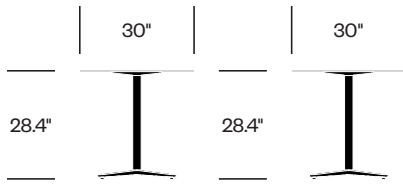

Standard Height Collaborative Table with Flat Base, 36" Square

Standard Height Collaborative Table with X Base, 24" Round

Counter Height Collaborative Table with X Base, 24" Round

Bar Height Collaborative Table with X Base, 24" Round

Standard Height Collaborative Table with X Base, 24" Square

Counter Height Collaborative Table with X Base, 24" Square

Bar Height Collaborative Table with X Base, 24" Square

Standard Height Collaborative Table with X Base, 24" x 30" Rectangle

Counter Height Collaborative Table with X Base, 24" x 30" Rectangle

Bar Height Collaborative Table with X Base, 24" x 30" Rectangle

Standard Height Collaborative Table with X Base, 30" Round

Counter Height Collaborative Table with X Base, 30" Round

Bar Height Collaborative Table with X Base, 30" Round

Standard Height Collaborative Table with X Base, 30" Square

Counter Height Collaborative Table with X Base, 30" Square

Bar Height Collaborative Table with X Base, 30" Square