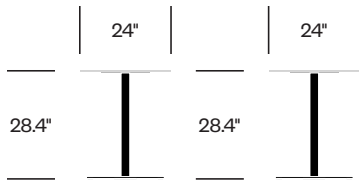

HAWORTH collection

2 Inch emeco

Tables

HAWORTH collection

2 Inch Designed by Jasper Morrison

Jasper Morrison leveraged Emeco's hallmarks of strength and sustainability when designing the 2 Inch tables. The table column is beautifully formed to a softly rounded square shape, with either a flat or x-base. Functional, lightweight, and sleek, 2 Inch is engineered for indoor and outdoor social spaces.

Features

- Standard height collaborative table in rectangular, or three sizes with round or square top
- Bar-height or counter-height collaborative table in two sizes with round or square top
- Hand-brushed, clear-anodized aluminum and Accoya wood surfaces are suitable for indoor and outdoor use
- Collection also includes 1 Inch chairs and stools

Standard Height Collaborative Table with Flat Base, 24" Round

Counter Height Collaborative Table with Flat Base, 24" Round

Bar Height Collaborative Table with Flat Base, 24" Round

Standard Height Collaborative Table with Flat Base, 24" Square

Counter Height Collaborative Table with X Base, 24" x 30" Rectangle

Bar Height Collaborative Table with X Base, 24" x 30" Rectangle

Standard Height Collaborative Table with X Base, 30" Round

Counter Height Collaborative Table with X Base, 30" Round