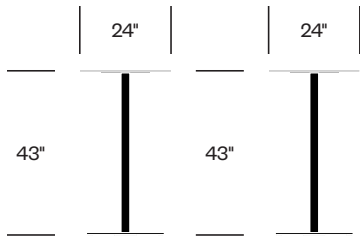

Standard Height Collaborative Table with Flat Base, 24" Round

Counter Height Collaborative Table with Flat Base, 24" Round

Bar Height Collaborative Table with Flat Base, 24" Round

Standard Height Collaborative Table with Flat Base, 24" Square

Counter Height Collaborative Table with Flat Base, 24" Square

Finishes

Top Aluminum

Hand-Brushed, Clear Anodized Aluminum

Top Laminate Grade A

Black with Plywood Edgeband

Gray with Plywood Edgeband

White with Plywood Edgeband

Base Trim

Black

Hand-Brushed, Clear Anodized Aluminum

Silver

Bar Height Collaborative Table with Flat Base, 24" Square

Standard Height Collaborative Table with Flat Base, 24" x 30" Rectangle

Counter Height Collaborative Table with Flat Base, 24" x 30" Rectangle

Bar Height Collaborative Table with Flat Base, 24" x 30" Rectangle

Standard Height Collaborative Table with Flat Base, 30" Round

Counter Height Collaborative Table with Flat Base, 30" Round

Bar Height Collaborative Table with Flat Base, 30" Round