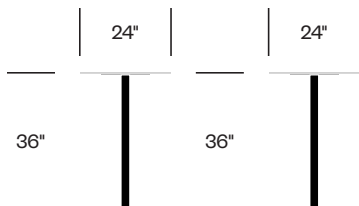

HAWORTH collection

2 Inch emeco

Tables

HAWORTH collection

2 Inch Designed by Jasper Morrison

Jasper Morrison leveraged Emeco's hallmarks of strength and sustainability when designing the 2 Inch tables. The table column is beautifully formed to a softly rounded square shape, with either a flat or x-base. Functional, lightweight, and sleek, 2 Inch is engineered for indoor and outdoor social spaces.

Features

- Standard height collaborative table in rectangular, or three sizes with round or square top
- Bar-height or counter-height collaborative table in two sizes with round or square top
- Hand-brushed, clear-anodized aluminum and Accoya wood surfaces are suitable for indoor and outdoor use
- Collection also includes 1 Inch chairs and stools

Standard Height Collaborative Table with Flat Base, 24" Round

Counter Height Collaborative Table with Flat Base, 24" Round

Bar Height Collaborative Table with Flat Base, 24" Round

Standard Height Collaborative Table with Flat Base, 24" Square

Counter Height Collaborative Table with Flat Base, 24" Square

Finishes

Top Aluminum

Hand-Brushed, Clear Anodized Aluminum

Top Laminate Grade A

Black with Plywood Edgeband

Gray with Plywood Edgeband

White with Plywood Edgeband