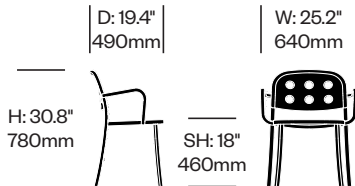

Side Chair with Arms