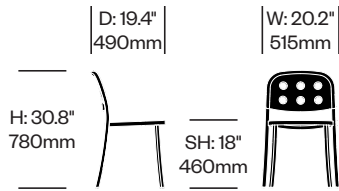

Side Chair

Finishes

Recycled Aluminum
Hand-Brushed, Clear Anodized

Side Chair with Arms

Low Stool

Medium Stool

High Stool