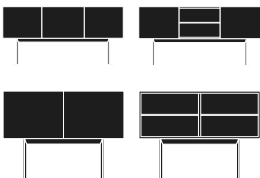

HAWORTH® Collection

Luxor

Cappellini | Giulio Cappellini | 2009 | Imported from Italy

cappellini

DIMENSIONS

10"h Cabinet

TH: 16.5" TD: 17.75" TW: 70.75", 106.25"

14"h Cabinet

TH: 21.5" TD: 17.75" TW: 70.75", 106.25"

19"h Cabinet

TH: 26" TD: 17.75" TW: 106.25"

28"h Cabinet

TH: 35.5" TD: 17.75" TW: 70.75", 106.25"

Console

TH: 28.25" TD: 17.75" TW: 70.75", 106.25"

Cabinet

TH: 52" TD: 17.75" TW: 70.75", 106.25"

FINISHES

Trim Color

Matte Anthracite, Beige, Black, Butter, Desert, Light Grey, Magnolia, Acid Green, Aluminum, Blue Violet, Indigo Blue, Artic, Bordeaux, Cherry Red, Chestnut Brown, China Blue, Chocolate, Cloud, Dark Green, Dark Grey, Fog, Forest Green, Fuchsia, Grape, Green Polvere, Hide Red, Mandarin, Mango, Middle Green, Mud, Mustard, Orange, Pink, Red, Sand, Sun Yellow, Turquoise, Ultramarine Blue, India Blue, Yellow