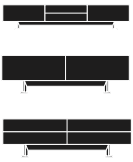

HAWORTH® Collection

Luxor

Cappellini | Giulio Cappellini | 2009 | Imported from Italy

cappellini

DIMENSIONS

10"h Cabinet

TH: 16.5" TD: 17.75" TW: 70.75", 106.25"

14"h Cabinet

TH: 21.5" TD: 17.75" TW: 70.75", 106.25"

19"h Cabinet

TH: 26" TD: 17.75" TW: 106.25"

28"h Cabinet

TH: 35.5" TD: 17.75" TW: 70.75", 106.25"

Console

TH: 28.25" TD: 17.75" TW: 70.75", 106.25"

Cabinet