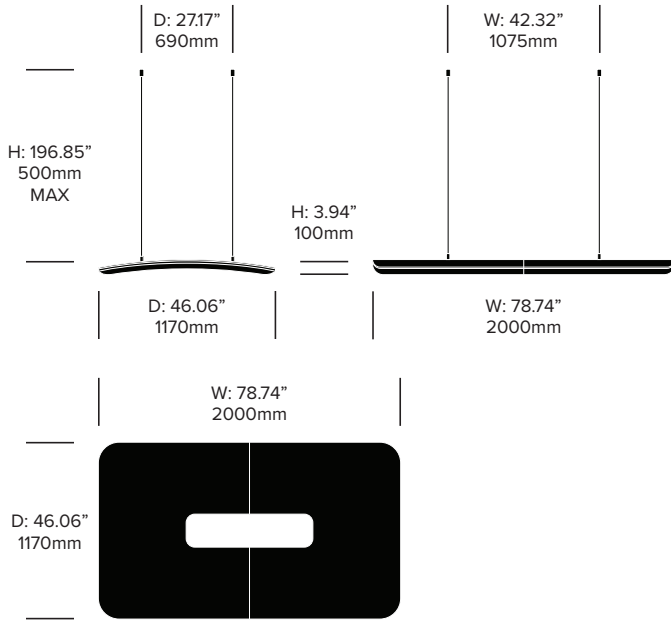

HAWORTH® Collection

Small Suspended Screen

UPHOLSTERY AND FINISHES

Fabric Grade A

Fabric (BFA)
 Kvadrat® Revive 1 (BR1)
 Trevira CS (BCS)
 Trevira CS+ (BCP)

Fabric Grade B

Kvadrat® Clara 2 (BC2)
 Kvadrat® Remix 2 (BRX)
 Velvet (BVE)