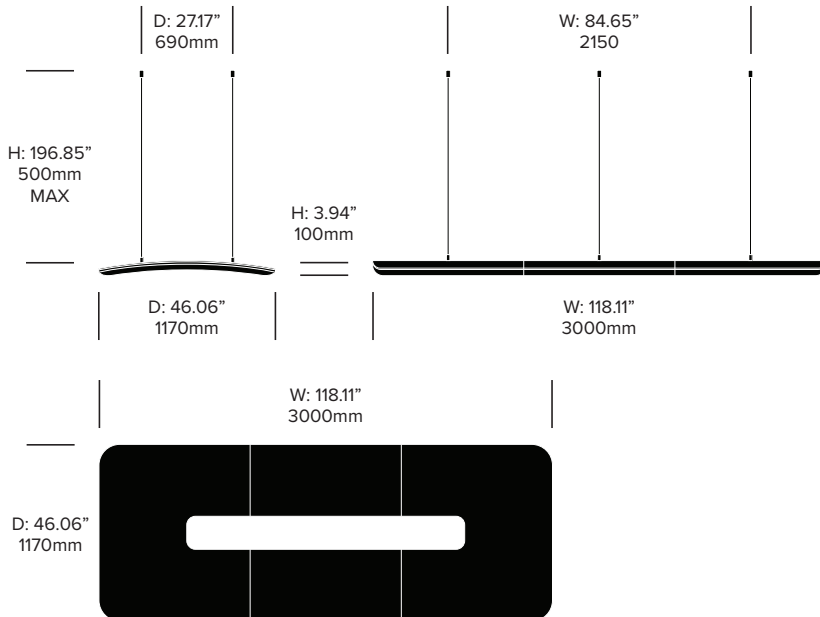

Medium Suspended Screen

ACOUSTICS

Acoustic Principles

Absorption

Acoustic Performance

Low Tones

Mid Tones

High Tones