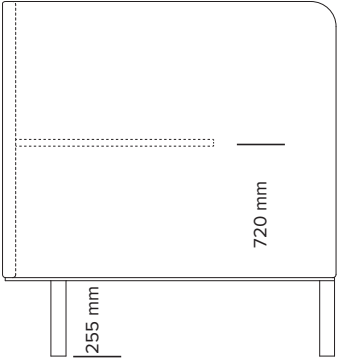

## DIMENSIONS

BuzziTemp

	Width	Height
S	1250mm	1200mm
M	1650mm	1350mm
L	2050mm	

## DIMENSIONS

### Worktop

Worktop in Antwerp Oak  
without cable tray

Worktop in Antwerp Oak  
with cable tray

		A-Width	B-Depth	C-Hight
Worktop in Antwerp Oak without cable tray	S	1140mm		
	M	1540mm	670mm	20mm
	L	1940mm		
Worktop in Antwerp Oak with cable tray	S	1140mm		
	M	1540mm	670mm	220mm
	L	1940mm		

## DIMENSIONS

Option BackLight (only in combination with cable tray)

---

	Small	Medium	Large
Qty LED tubes	1	2	2
Total wattage	7W	14W	14W
LED tube dimensions	555mm	1100mm	1100mm
Total lumen	700	1400	1400
Power cable (4m)	1	1	1