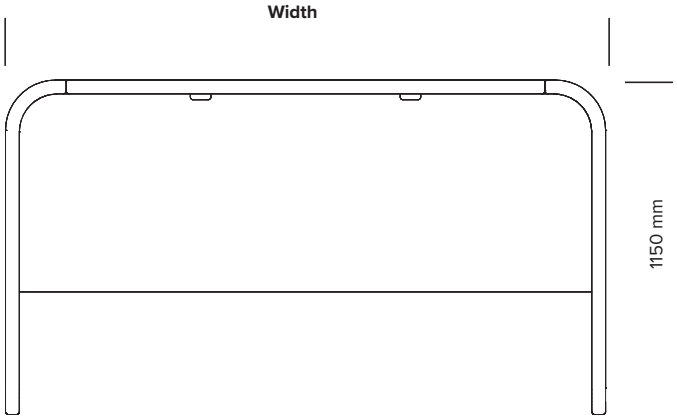

## DIMENSIONS

BuzziTemp

	Width	Height
S	1250mm	1200mm
M	1650mm	1350mm
L	2050mm	

## DIMENSIONS