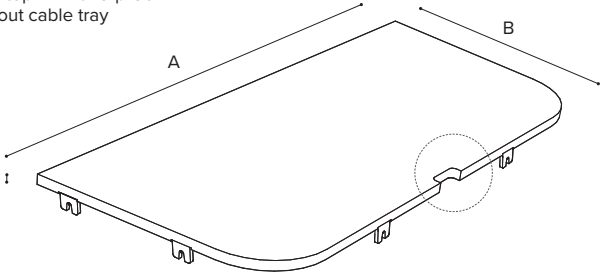

BuzziTemp

Design by Alain Gilles

DIMENSIONS

Worktop

Worktop in Antwerp Oak
without cable tray