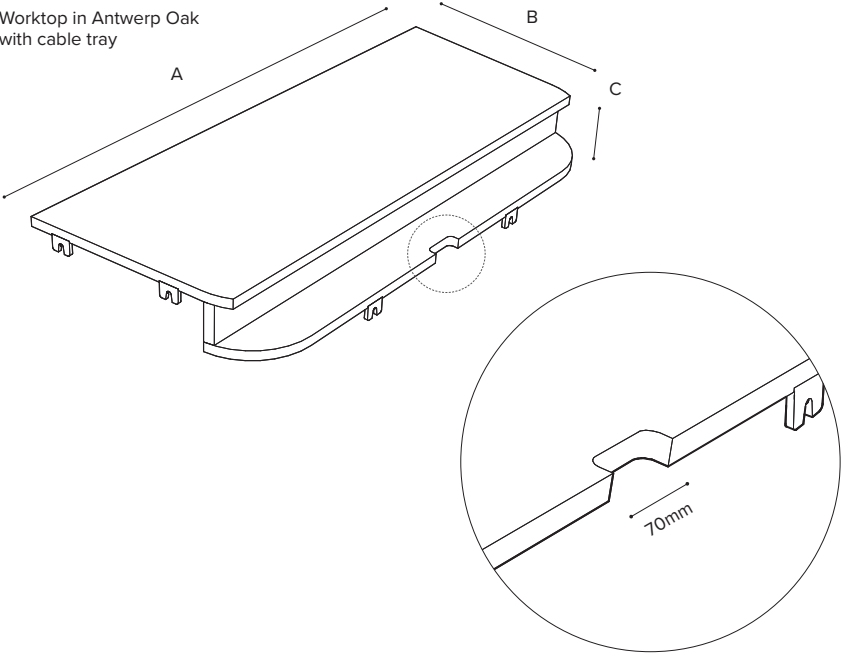

Worktop in Antwerp Oak
with cable tray