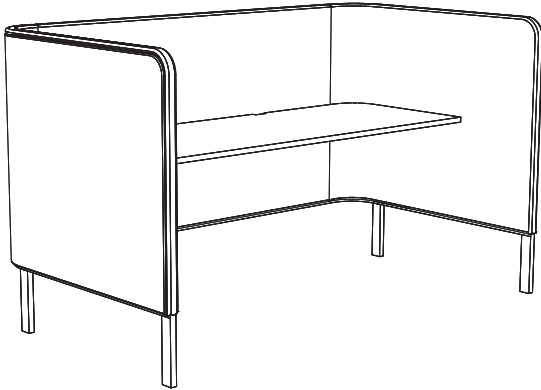

BuzziTemp

Design by Alain Gilles

COMPOSITION

BuzziTemp Flat