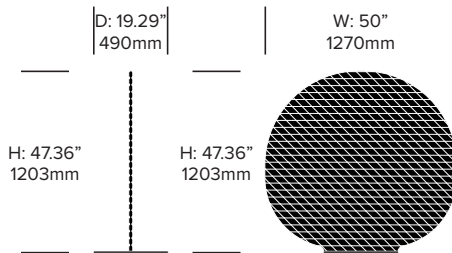

BuzziPlant

BuzziSpace | Anthony Duffeleer | 2010 | Imported from the Netherlands

Doldi

Mobi

Surf

UPHOLSTERY AND FINISHES

Fabric Grade A

Fabric (BFA)
Kvadrat® Revive 1 (BR1)
Trevira CS (BCS)
Trevira CS+ (BCP)

Fabric Grade B

Kvadrat® Clara 2 (BC2)
Kvadrat® Remix 2 (BRX)

Fabric Grade C

Kvadrat® Hero (BHR)

Fabric Grade D

Kvadrat® Tonus 4 (BT4)
Kvadrat® Tonus Meadow (BTM)

Fabric Grade E

Kvadrat® Memory 2 (BM2)

Base Paint

Alu (BTR-9006)
Black (BTR-9005)

ACOUSTICS

Acoustic Principles

Attenuation

Acoustic Performance

High Tones