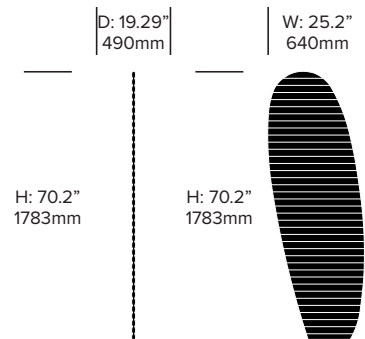

Surf

UPHOLSTERY AND FINISHES

Fabric Grade A

Fabric (BFA)
Kvadrat® Revive 1 (BR1)
Trevira CS (BCS)
Trevira CS+ (BCP)

Fabric Grade B

Kvadrat® Clara 2 (BC2)
Kvadrat® Remix 2 (BRX)

Fabric Grade C

Kvadrat® Hero (BHR)

Fabric Grade D

Kvadrat® Tonus 4 (BT4)
Kvadrat® Tonus Meadow (BTM)

Fabric Grade E

Kvadrat® Memory 2 (BM2)

Base Paint

Alu (BTR-9006)
Black (BTR-9005)

ACOUSTICS

Acoustic Principles

Attenuation

Acoustic Performance

High Tones