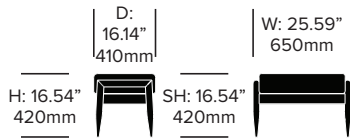

BuzziNordic ST100

BuzziSpace | Ståffan Thomasen | 2013 | Imported from the Netherlands

Footstool