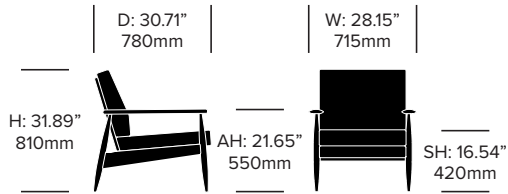

BuzziNordic ST100

BuzziSpace | Ståffan Thomassen | 2013 | Imported from the Netherlands

Lounge Chair