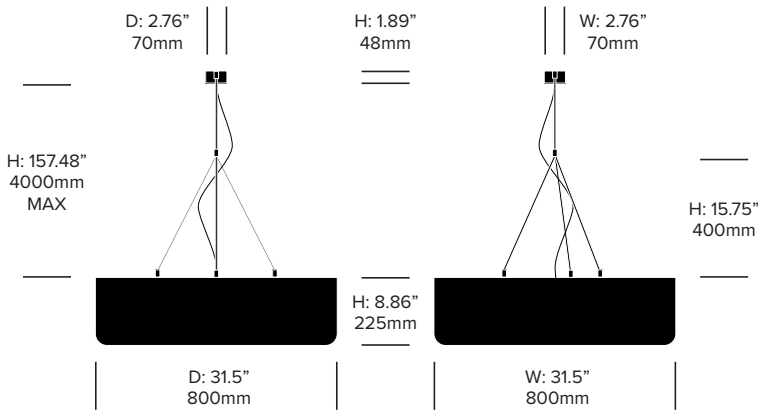

Small Pendant with Split Cables

UPHOLSTERY AND FINISHES

For a complete list of upholstery options, please refer to surfaces.haworth.com.

Cable Trim

Alu (BTR-9006)
Black (BTR-9005)

FEATURES AND SPECIFICATIONS

Voltage:	120V 50/60Hz
Power consumption:	29 watts
Color temperature:	3000K
Luminosity:	2545 lumens
Luminaire efficacy:	88 lumens/watt
Color rendition index:	>90 CRI
Rated lifespan:	50,000 hours

All BuzziJet lighting is UL and CE certified.

ACOUSTICS

Acoustic Principles

Absorption

Acoustic Performance

Low Tones

Mid Tones

High Tones