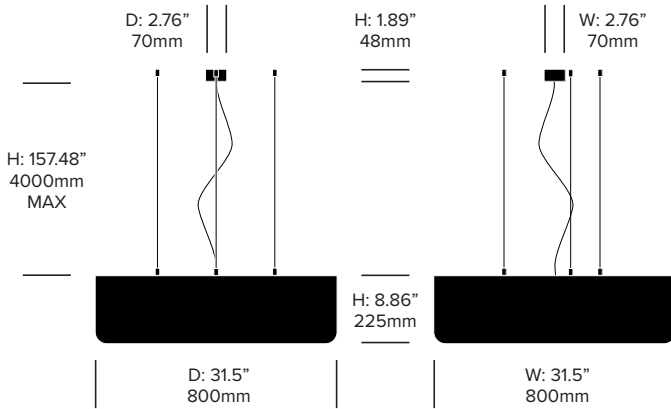

BuzziJet

BuzziSpace | BuzziSpace Studio | 2018 | Imported from the Netherlands

Small Pendant with Straight Cables