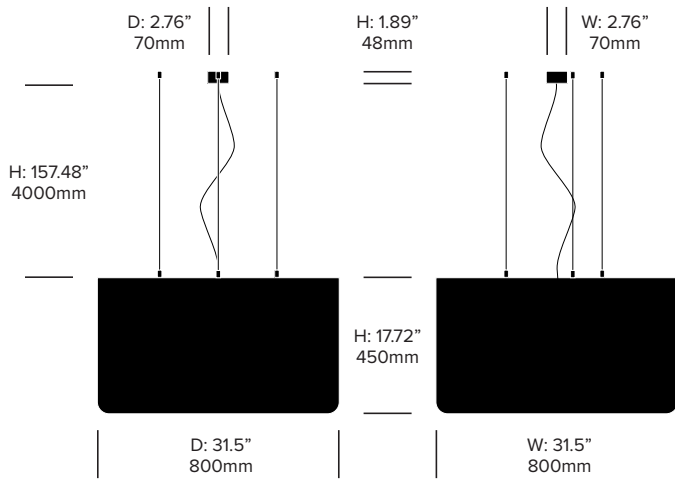

BuzziJet

BuzziSpace | BuzziSpace Studio | 2018 | Imported from the Netherlands

Medium Pendant with Straight Cables