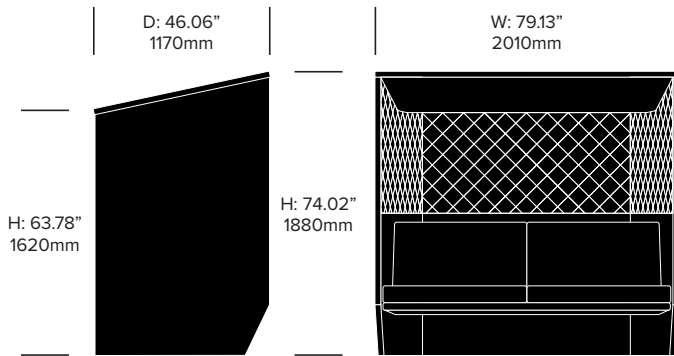

BuzziHub

BuzziSpace | Alian Gilles | 2011 | Imported from the Netherlands

Double Booth, 3D Diamond