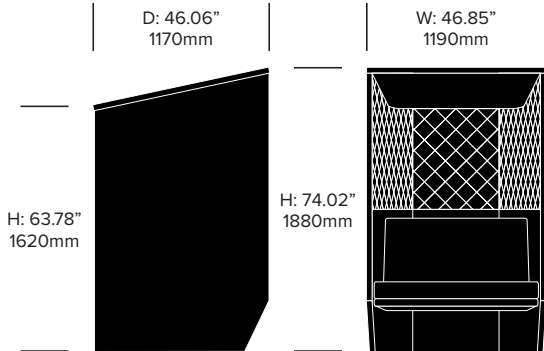

HAWORTH® Collection

Single Booth, 3D Diamond

Single Booth, 3D Rib

UPHOLSTERY AND FINISHES

Canopy and Seat Fabric

Fabric Grade A
Fabric (BFA)

Cushion and Armrest Fabric

Fabric Grade A
Fabric (BFA)