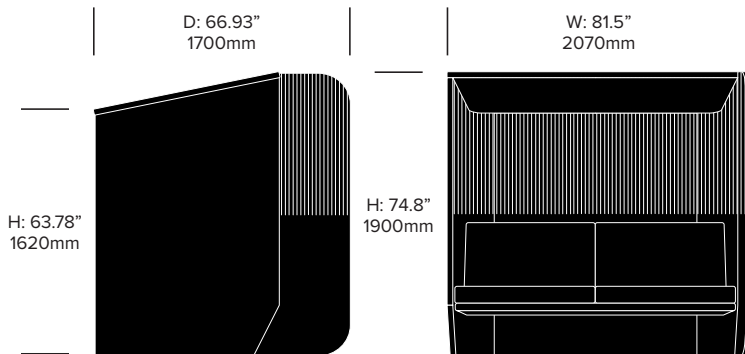

BuzziSpace | Alian Gilles | 2011 | Imported from the Netherlands

Double Booth Side Right, 3D Diamond

Double Booth Side Right, 3D Rib

BuzziVille Hub

BuzziSpace | Alian Gilles | 2018 | Imported from the Netherlands

Double Booth Side Left, 3D Diamond

Double Booth Side Left, 3D Rib

Armrest

Cushion