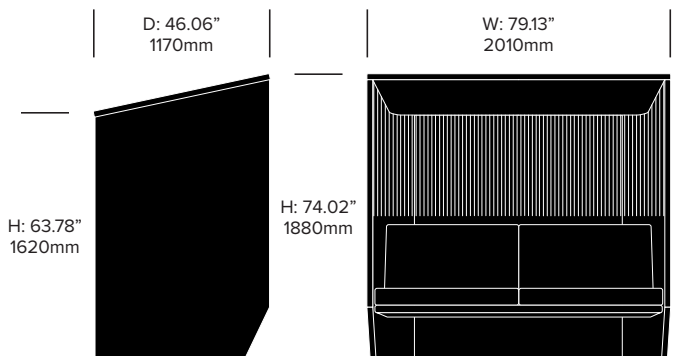

Double Booth, 3D Rib