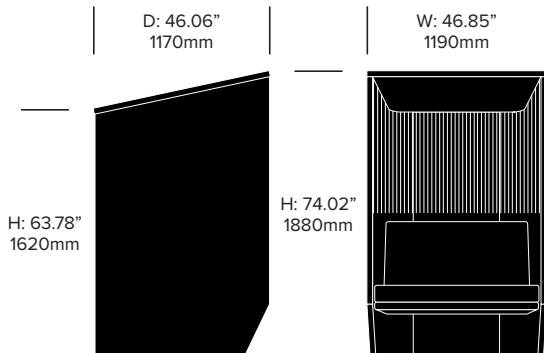

HAWORTH® Collection

Single Booth, 3D Diamond

Single Booth, 3D Rib

UPHOLSTERY AND FINISHES

Canopy and Seat Fabric

Fabric Grade A
Fabric (BFA)

Cushion and Armrest Fabric

Fabric Grade A
Fabric (BFA)