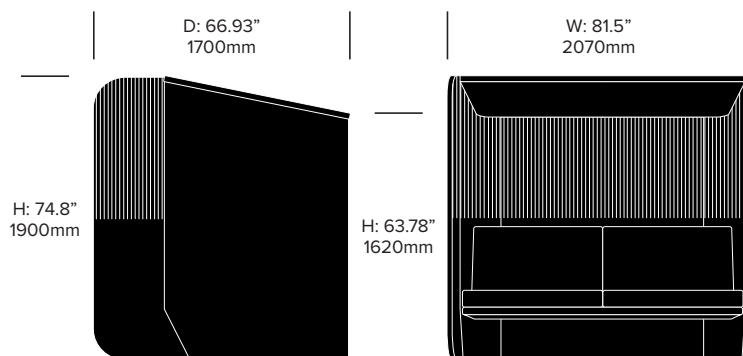

BuzziSpace | Alian Gilles | 2011 | Imported from the Netherlands

Double Booth Side Right, 3D Diamond

Double Booth Side Right, 3D Rib

BuzziVille Hub

BuzziSpace | Alian Gilles | 2018 | Imported from the Netherlands