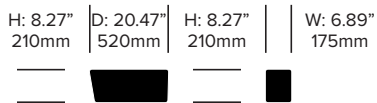

BuzziVille Hub

BuzziSpace | Alian Gilles | 2018 | Imported from the Netherlands

Double Booth Side Left, 3D Diamond

Double Booth Side Left, 3D Rib

Armrest

Cushion