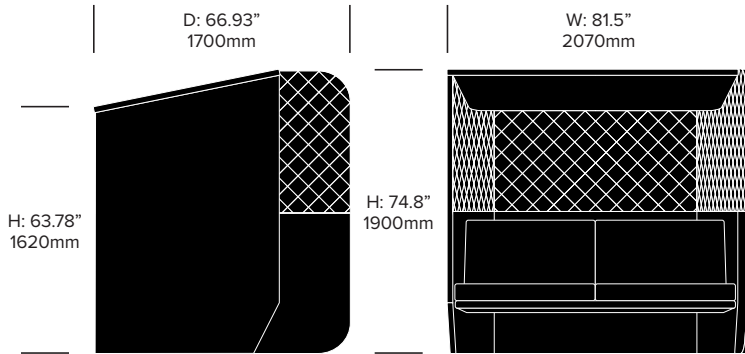

BuzziSpace | Alian Gilles | 2011 | Imported from the Netherlands

Double Booth Side Right, 3D Diamond

Double Booth Side Right, 3D Rib

BuzziVille Hub

BuzziSpace | Alian Gilles | 2018 | Imported from the Netherlands

Double Booth Side Left, 3D Diamond

Double Booth Side Left, 3D Rib

Armrest

Cushion