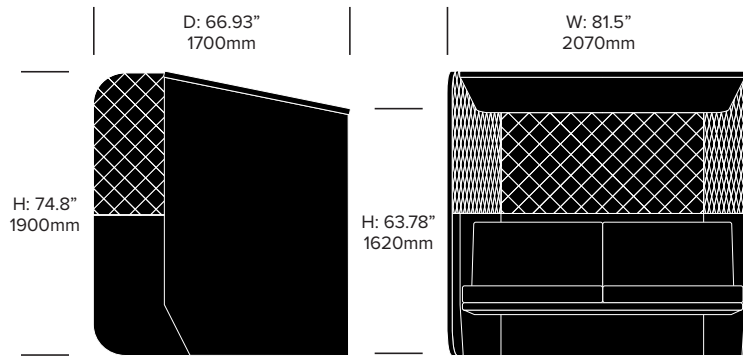

BuzziSpace | Alian Gilles | 2011 | Imported from the Netherlands

Double Booth Side Right, 3D Diamond

Double Booth Side Right, 3D Rib

BuzziVille Hub

BuzziSpace | Alian Gilles | 2018 | Imported from the Netherlands