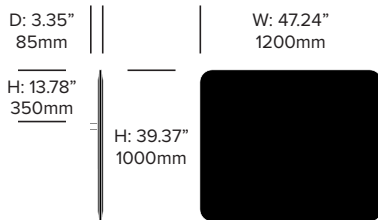

Rounded Screen, 70.87" x 35.43"

Square Screen, 39.37" x 39.37"

Rounded Screen, 39.37" x 39.37"

BuzziFrontDesk

BuzziSpace | BuzziSpace Studio | 2013 | Made in the United States

Square Screen, 47.24" x 39.37"

Rounded Screen, 47.24" x 39.37"

Square Screen, 55.12" x 39.37"

Rounded Screen, 55.12" x 39.37"

Square Screen, 62.99" x 39.37"

Rounded Screen, 62.99" x 39.37"

Square Screen, 70.87" x 39.37"

Rounded Screen, 70.87" x 39.37"