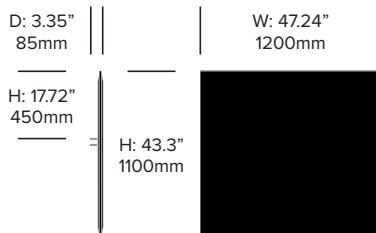

Square Screen, 47.24" x 43.3"