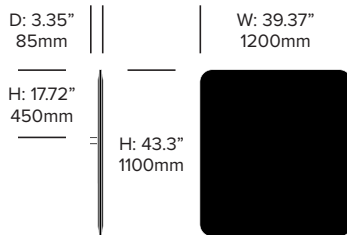

Rounded Screen, 39.37" x 43.3"