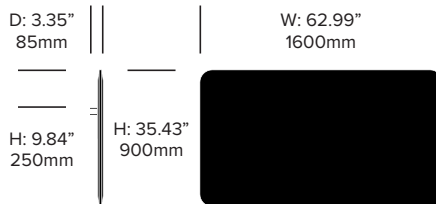

Rounded Screen, 55.12" x 35.43"

Square Screen, 62.99" x 35.43"

Rounded Screen, 62.99" x 35.43"

BuzziFrontDesk

BuzziSpace | BuzziSpace Studio | 2013 | Made in the United States

Square Screen, 70.87" x 35.43"