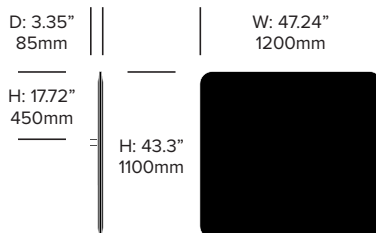

Rounded Screen, 47.24" x 39.37"

Square Screen, 55.12" x 39.37"

Rounded Screen, 55.12" x 39.37"

Square Screen, 62.99" x 39.37"

Rounded Screen, 62.99" x 39.37"

Square Screen, 70.87" x 39.37"

Rounded Screen, 70.87" x 39.37"

Square Screen, 39.37" x 43.3"

Rounded Screen, 39.37" x 43.3"

Square Screen, 47.24" x 43.3"

Rounded Screen, 47.24" x 43.3"

BuzziFrontDesk

BuzziSpace | BuzziSpace Studio | 2013 | Made in the United States

Square Screen, 55.12" x 43.3"