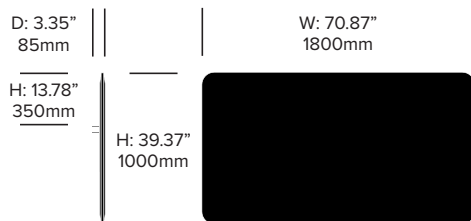

Rounded Screen, 47.24" x 39.37"

Square Screen, 55.12" x 39.37"

Rounded Screen, 55.12" x 39.37"

Square Screen, 62.99" x 39.37"

Rounded Screen, 62.99" x 39.37"

Square Screen, 70.87" x 39.37"

Rounded Screen, 70.87" x 39.37"