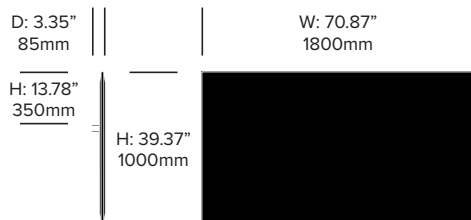

Rounded Screen, 47.24" x 39.37"

Square Screen, 55.12" x 39.37"

Rounded Screen, 55.12" x 39.37"

Square Screen, 62.99" x 39.37"

Rounded Screen, 62.99" x 39.37"

Square Screen, 70.87" x 39.37"

Rounded Screen, 70.87" x 39.37"