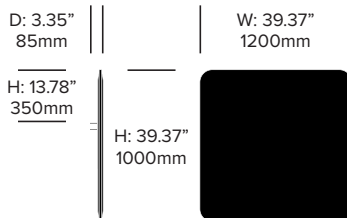

Rounded Screen, 39.37" x 39.37"