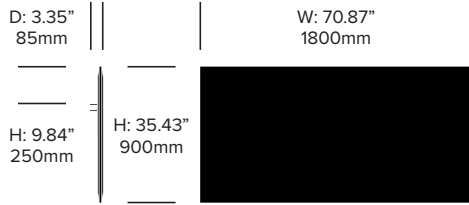

Rounded Screen, 55.12" x 35.43"

Square Screen, 62.99" x 35.43"

Rounded Screen, 62.99" x 35.43"

BuzziFrontDesk

BuzziSpace | BuzziSpace Studio | 2013 | Made in the United States

Square Screen, 70.87" x 35.43"