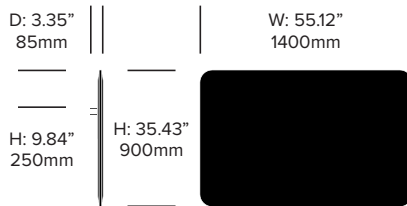

Rounded Screen, 55.12" x 35.43"

Square Screen, 62.99" x 35.43"

Rounded Screen, 62.99" x 35.43"

BuzziFrontDesk

BuzziSpace | BuzziSpace Studio | 2013 | Made in the United States

Square Screen, 70.87" x 35.43"