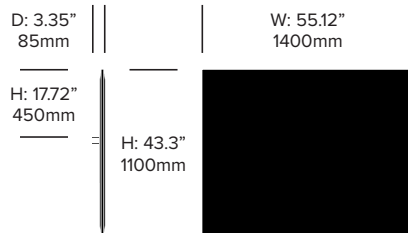

Rounded Screen, 47.24" x 39.37"

Square Screen, 55.12" x 39.37"

Rounded Screen, 55.12" x 39.37"

Square Screen, 62.99" x 39.37"

Rounded Screen, 62.99" x 39.37"

Square Screen, 70.87" x 39.37"

Rounded Screen, 70.87" x 39.37"

Square Screen, 39.37" x 43.3"

Rounded Screen, 39.37" x 43.3"

Square Screen, 47.24" x 43.3"

Rounded Screen, 47.24" x 43.3"

BuzziFrontDesk

BuzziSpace | BuzziSpace Studio | 2013 | Made in the United States

Square Screen, 55.12" x 43.3"