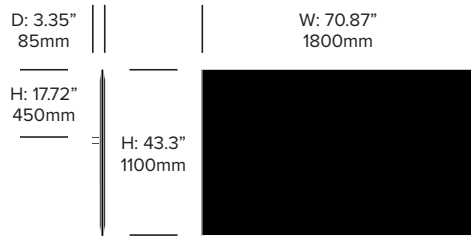

Rounded Screen, 55.12" x 43.3"

Square Screen, 62.99" x 43.3"

Rounded Screen, 62.99" x 43.3"

BuzziFrontDesk

BuzziSpace | BuzziSpace Studio | 2013 | Made in the United States

Square Screen, 70.87" x 43.3"

Rounded Screen, 70.87" x 43.3"