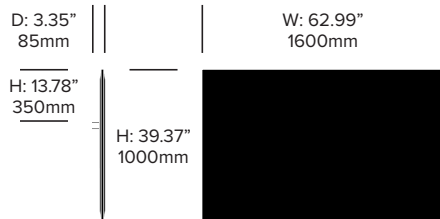

Rounded Screen, 47.24" x 39.37"

Square Screen, 55.12" x 39.37"

Rounded Screen, 55.12" x 39.37"

Square Screen, 62.99" x 39.37"

Rounded Screen, 62.99" x 39.37"

Square Screen, 70.87" x 39.37"

Rounded Screen, 70.87" x 39.37"