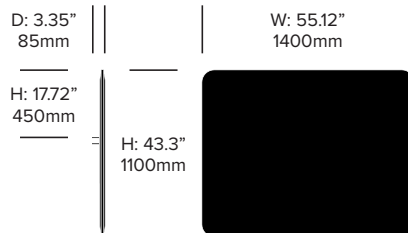

Rounded Screen, 55.12" x 43.3"