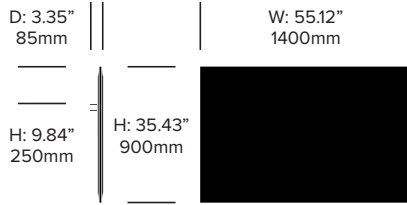

Rounded Screen, 55.12" x 35.43"

Square Screen, 62.99" x 35.43"

Rounded Screen, 62.99" x 35.43"

BuzziFrontDesk

BuzziSpace | BuzziSpace Studio | 2013 | Made in the United States

Square Screen, 70.87" x 35.43"