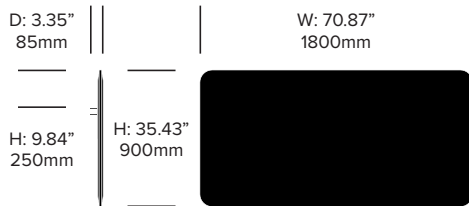

Rounded Screen, 70.87" x 35.43"