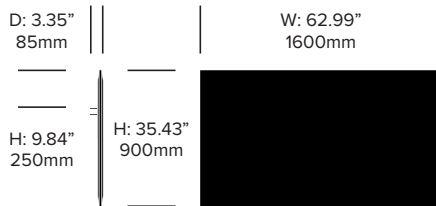

Rounded Screen, 55.12" x 35.43"

Square Screen, 62.99" x 35.43"

Rounded Screen, 62.99" x 35.43"

BuzziFrontDesk

BuzziSpace | BuzziSpace Studio | 2013 | Made in the United States

Square Screen, 70.87" x 35.43"