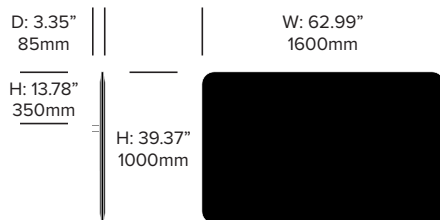

Rounded Screen, 47.24" x 39.37"

Square Screen, 55.12" x 39.37"

Rounded Screen, 55.12" x 39.37"

Square Screen, 62.99" x 39.37"

Rounded Screen, 62.99" x 39.37"

Square Screen, 70.87" x 39.37"

Rounded Screen, 70.87" x 39.37"