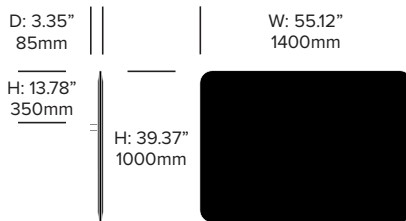

Rounded Screen, 70.87" x 35.43"

Square Screen, 39.37" x 39.37"

Rounded Screen, 39.37" x 39.37"

BuzziFrontDesk

BuzziSpace | BuzziSpace Studio | 2013 | Made in the United States

Square Screen, 47.24" x 39.37"

Rounded Screen, 47.24" x 39.37"

Square Screen, 55.12" x 39.37"

Rounded Screen, 55.12" x 39.37"

Square Screen, 62.99" x 39.37"

Rounded Screen, 62.99" x 39.37"

Square Screen, 70.87" x 39.37"

Rounded Screen, 70.87" x 39.37"