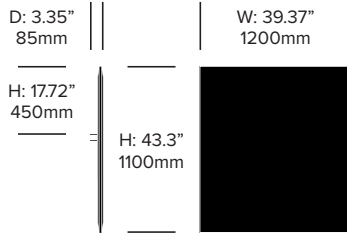

Square Screen, 39.37" x 43.3"