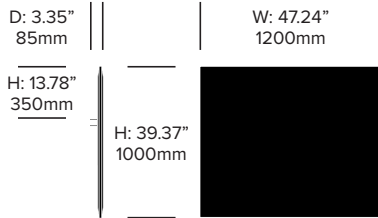

Rounded Screen, 70.87" x 35.43"

Square Screen, 39.37" x 39.37"

Rounded Screen, 39.37" x 39.37"

BuzziFrontDesk

BuzziSpace | BuzziSpace Studio | 2013 | Made in the United States

Square Screen, 47.24" x 39.37"

Rounded Screen, 47.24" x 39.37"

Square Screen, 55.12" x 39.37"

Rounded Screen, 55.12" x 39.37"

Square Screen, 62.99" x 39.37"

Rounded Screen, 62.99" x 39.37"

Square Screen, 70.87" x 39.37"

Rounded Screen, 70.87" x 39.37"