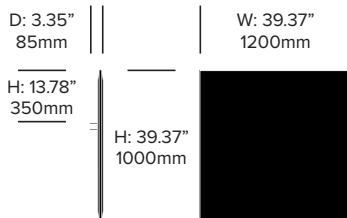

Square Screen, 39.37" x 39.37"