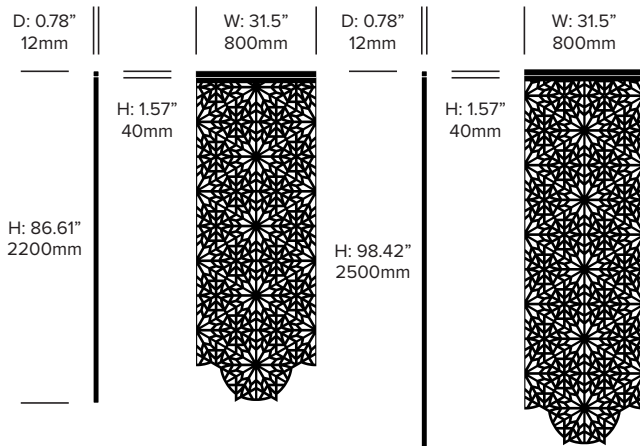

Black (BTR-90005)

White (BTR-9010)

ACOUSTICS

Acoustic Principles

Attenuation

Acoustic Performance

High Tones

Alhambra Pattern