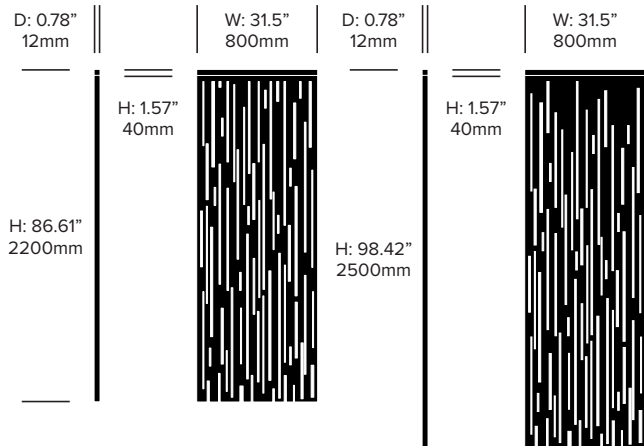

Rain Pattern