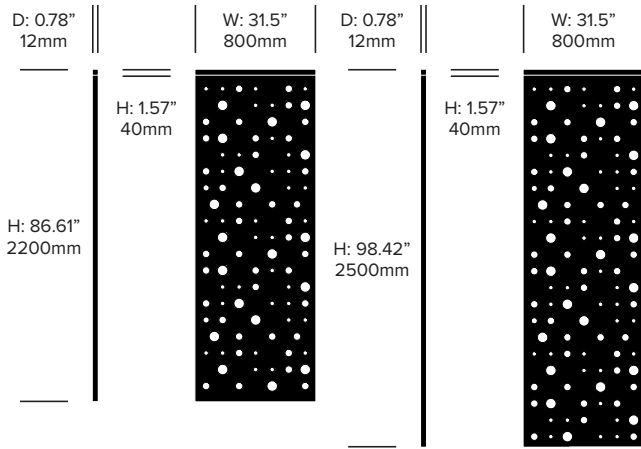

BuzziFalls

BuzziSpace | Sas Adriaenssens | 2014 | Made in the United States

Dots Pattern