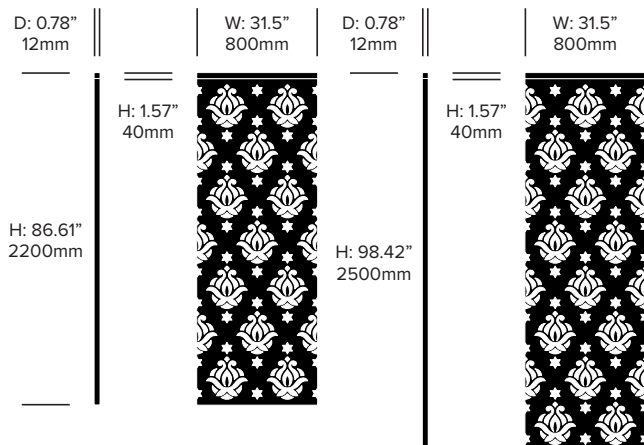

Royal Pattern