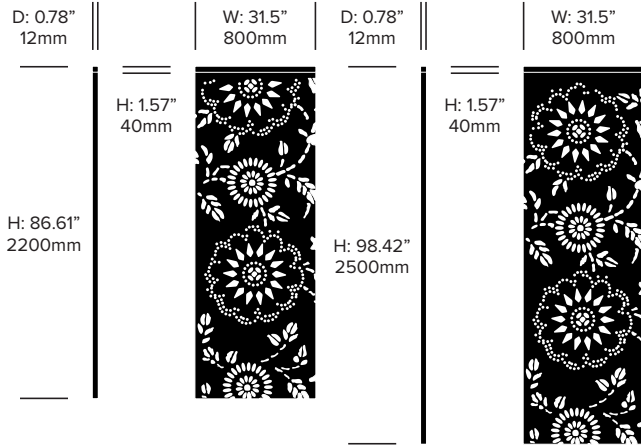

BuzziFalls

BuzziSpace | Sas Adriaenssens | 2014 | Made in the United States

Orient Pattern