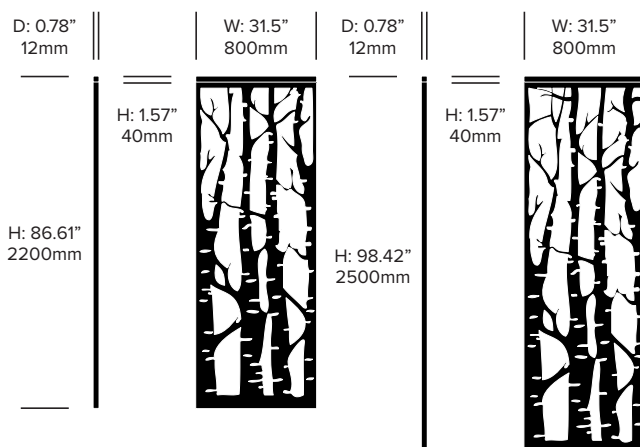

Birch Pattern