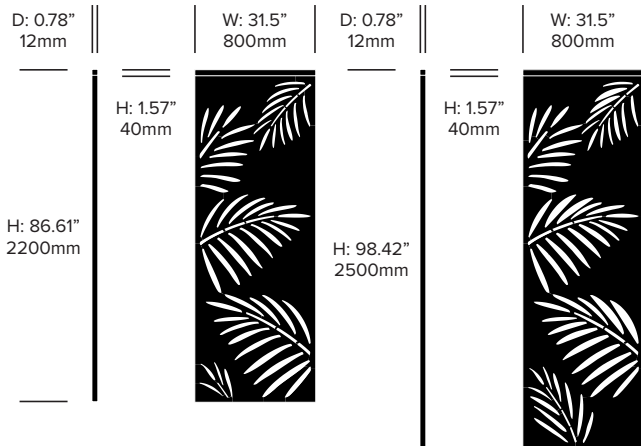

Palms Pattern