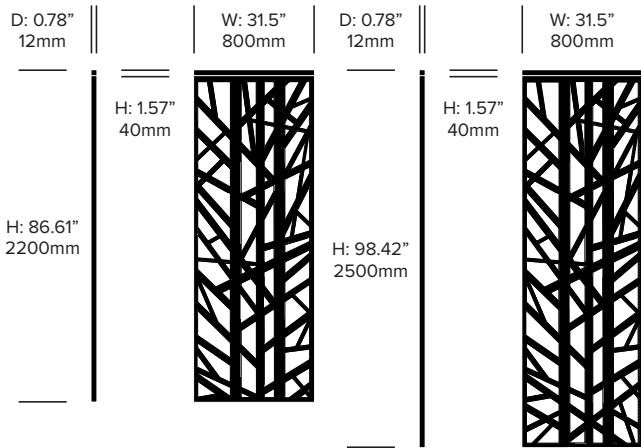

Black (BTR-90005)

White (BTR-9010)

ACOUSTICS

Acoustic Principles

Attenuation

Acoustic Performance

High Tones

Alhambra Pattern

Birch Pattern

BuzziFalls

BuzziSpace | Sas Adriaenssens | 2014 | Made in the United States

Dots Pattern

Grid Pattern

Leaves Pattern

BuzziFalls

BuzziSpace | Sas Adriaenssens | 2014 | Made in the United States