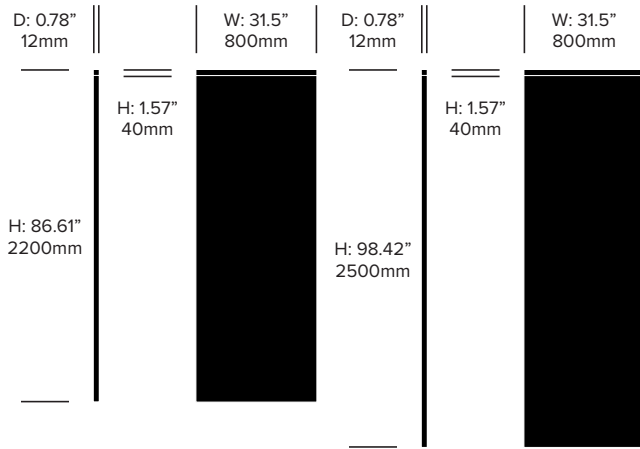

BuzziFalls

BuzziSpace | Sas Adriaenssens | 2014 | Made in the United States

Plain