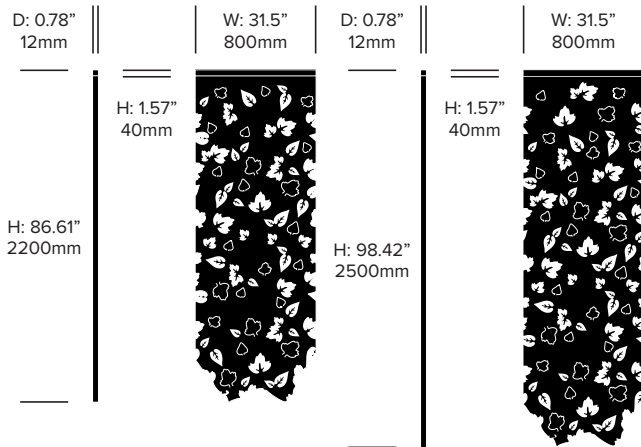

Black (BTR-90005)

White (BTR-9010)

ACOUSTICS

Acoustic Principles

Attenuation

Acoustic Performance

High Tones

Alhambra Pattern

Birch Pattern

BuzziFalls

BuzziSpace | Sas Adriaenssens | 2014 | Made in the United States

Dots Pattern

Grid Pattern

Leaves Pattern

BuzziFalls

BuzziSpace | Sas Adriaenssens | 2014 | Made in the United States