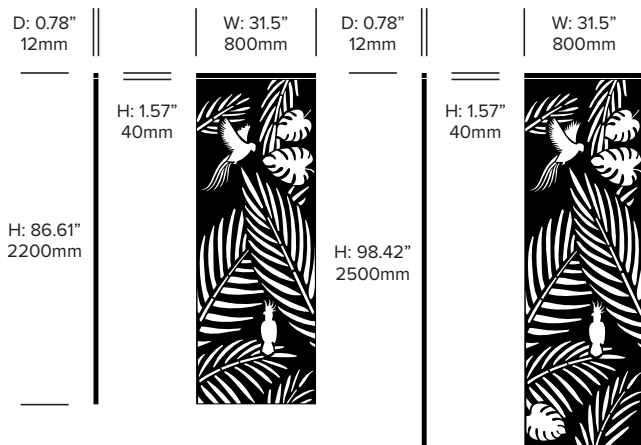

Parrots Pattern