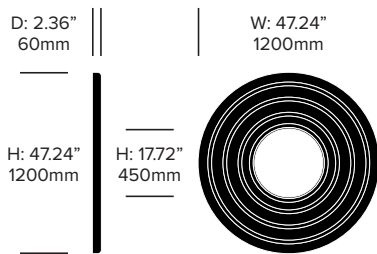

Cable Trim

Alu (BTR-9006)
Black (BTR-9005)

ACOUSTICS

Acoustic Principles

Absorption

Diffusion

Acoustic Performance

Mid Tones

Large Wall Mounted Screen, Flat

Large Wall Mounted Screen, 3D Drop

Large Wall Mounted Screen, 3D Leaf

Large Wall Mounted Screen, 3D Rib

Small Suspended Screen, Flat

Small Suspended Screen, 3D Drop

Small Suspended Screen, 3D Leaf