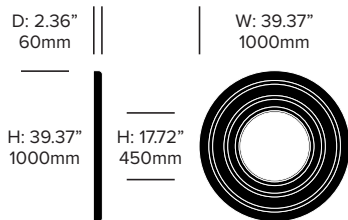

Medium Wall Mounted Screen, 3D Drop