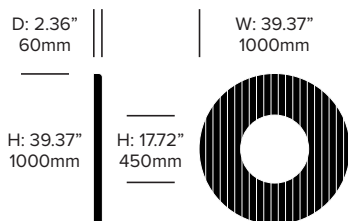

Medium Wall Mounted Screen, 3D Rib