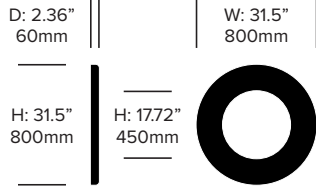

HAWORTH® Collection

Small Wall Mounted Screen, Flat

Small Wall Mounted Screen, 3D Drop

Small Wall Mounted Screen, 3D Leaf

Small Wall Mounted Screen, 3D Rib

UPHOLSTERY AND FINISHES

Fabric Grade A

Fabric (BFA)
Kvadrat® Revive 1 (BR1)
Trevira CS (BCS)
Trevira CS+ (BCP)