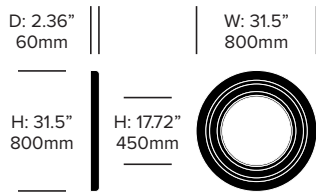

HAWORTH® Collection

Small Wall Mounted Screen, Flat

Small Wall Mounted Screen, 3D Drop

Small Wall Mounted Screen, 3D Leaf

Small Wall Mounted Screen, 3D Rib

UPHOLSTERY AND FINISHES

Fabric Grade A

Fabric (BFA)
Kvadrat® Revive 1 (BR1)
Trevira CS (BCS)
Trevira CS+ (BCP)