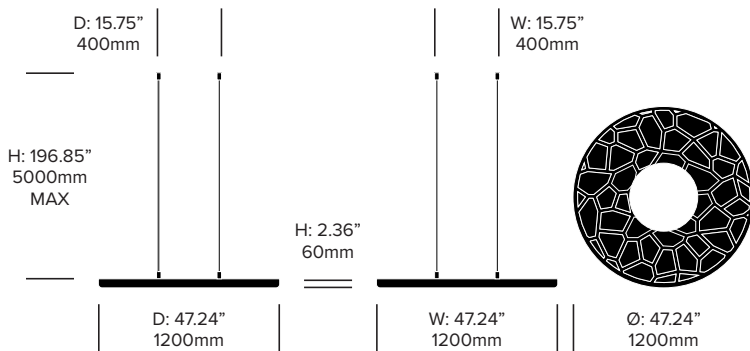

Large Wall Mounted Screen, Flat

Large Wall Mounted Screen, 3D Drop

Large Wall Mounted Screen, 3D Leaf

Large Wall Mounted Screen, 3D Rib

Small Suspended Screen, Flat

Small Suspended Screen, 3D Drop

Small Suspended Screen, 3D Leaf

Small Suspended Screen, 3D Rib

Medium Suspended Screen, Flat

Medium Suspended Screen, 3D Drop

Medium Suspended Screen, 3D Leaf

Medium Suspended Screen, 3D Rib

Large Suspended Screen, Flat

BuzziDonut

BuzziSpace | BuzziSpace Studio | 2014 | Imported from the Netherlands

Large Suspended Screen, 3D Drop

Large Suspended Screen, 3D Leaf

Large Suspended Screen, 3D Rib