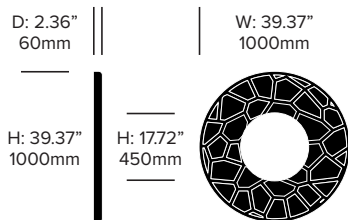

Medium Wall Mounted Screen, 3D Leaf