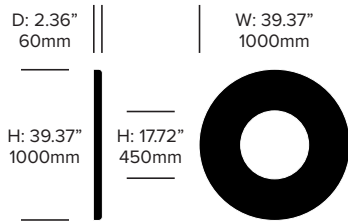

Medium Wall Mounted Screen, Flat