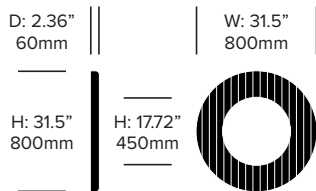

HAWORTH® Collection

Small Wall Mounted Screen, Flat

Small Wall Mounted Screen, 3D Drop

Small Wall Mounted Screen, 3D Leaf

Small Wall Mounted Screen, 3D Rib

UPHOLSTERY AND FINISHES

Fabric Grade A

Fabric (BFA)
Kvadrat® Revive 1 (BR1)
Trevira CS (BCS)
Trevira CS+ (BCP)