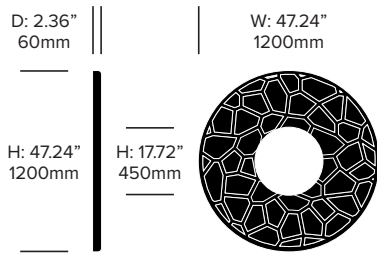

Cable Trim

Alu (BTR-9006)
Black (BTR-9005)

ACOUSTICS

Acoustic Principles

Absorption

Diffusion

Acoustic Performance

Mid Tones

Large Wall Mounted Screen, Flat

Large Wall Mounted Screen, 3D Drop

Large Wall Mounted Screen, 3D Leaf

Large Wall Mounted Screen, 3D Rib

Small Suspended Screen, Flat

Small Suspended Screen, 3D Drop

Small Suspended Screen, 3D Leaf