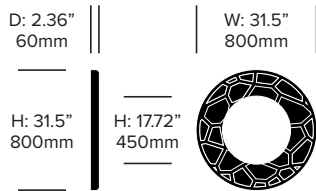

HAWORTH® Collection

Small Wall Mounted Screen, Flat

Small Wall Mounted Screen, 3D Drop

Small Wall Mounted Screen, 3D Leaf

Small Wall Mounted Screen, 3D Rib

UPHOLSTERY AND FINISHES

Fabric Grade A

Fabric (BFA)
Kvadrat® Revive 1 (BR1)
Trevira CS (BCS)
Trevira CS+ (BCP)