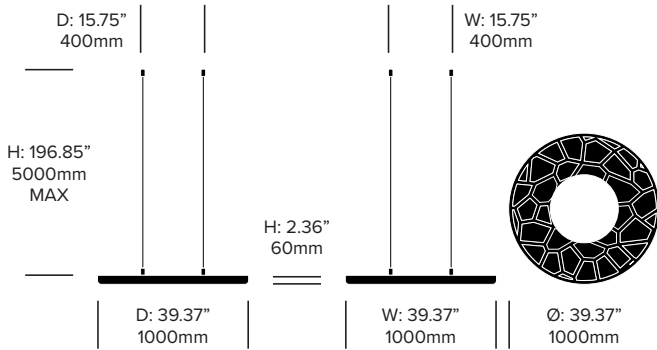

Large Wall Mounted Screen, Flat

Large Wall Mounted Screen, 3D Drop

Large Wall Mounted Screen, 3D Leaf

Large Wall Mounted Screen, 3D Rib

Small Suspended Screen, Flat

Small Suspended Screen, 3D Drop

Small Suspended Screen, 3D Leaf

Small Suspended Screen, 3D Rib

Medium Suspended Screen, Flat

Medium Suspended Screen, 3D Drop

Medium Suspended Screen, 3D Leaf

Medium Suspended Screen, 3D Rib

Large Suspended Screen, Flat

BuzziDonut

BuzziSpace | BuzziSpace Studio | 2014 | Imported from the Netherlands

Large Suspended Screen, 3D Drop

Large Suspended Screen, 3D Leaf

Large Suspended Screen, 3D Rib