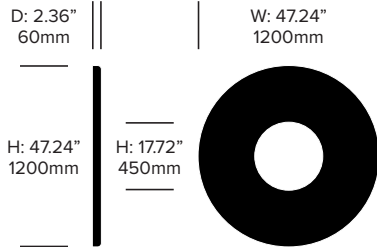

BuzziDonut

BuzziSpace | BuzziSpace Studio | 2014 | Imported from the Netherlands

Large Wall Mounted Screen, Flat