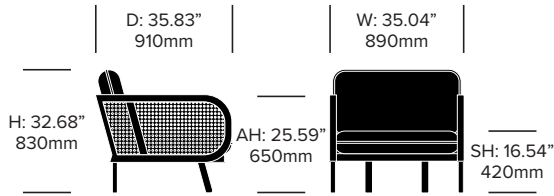

BuzziCane

BuzziSpace | Wiebe Boonstra and Marc van Nederpelt | 2016 | Imported from the Netherlands

Lounge Chair