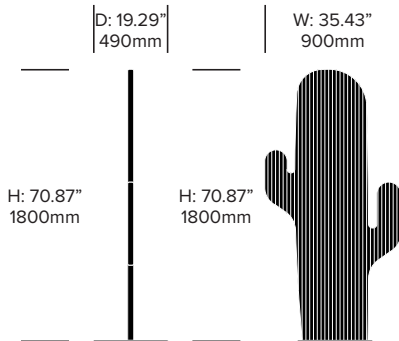

Gringo

Taco

TexMex

UPHOLSTERY AND FINISHES

Fabric Grade A

Fabric (BFA)
Trevira CS (BCS)
Trevira CS+ (BCP)

Fabric Grade B

Kvadrat® Clara 2 (BC2)
Kvadrat® Remix 2 (BRX)

Fabric Grade C

Kvadrat® Hero (BHR)

Fabric Grade D

Kvadrat® Tonus 4 (BT4)
Kvadrat® Tonus Meadow (BTM)

Fabric Grade E

Kvadrat® Memory 2 (BM2)

Base Paint

Alu (BTR-90006)
Black (BTR-90005)

ACOUSTICS

Acoustic Principles

Absorption

Attenuation

Acoustic Performance

Mid Tones

High Tones