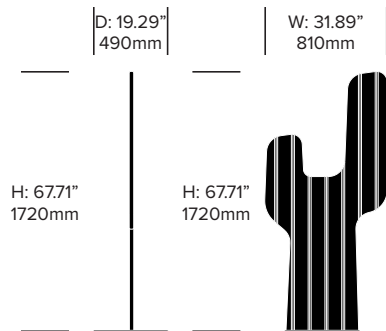

HAWORTH® Collection

Gringo

Taco

TexMex

UPHOLSTERY AND FINISHES

Fabric Grade A

Fabric (BFA)
Trevira CS (BCS)
Trevira CS+ (BCP)

Fabric Grade B