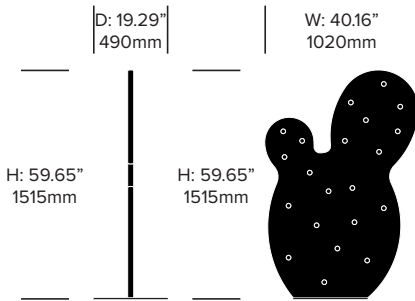

Gringo

Taco

TexMex

UPHOLSTERY AND FINISHES

Fabric Grade A

Fabric (BFA)
Trevira CS (BCS)
Trevira CS+ (BCP)

Fabric Grade B

Kvadrat® Clara 2 (BC2)
Kvadrat® Remix 2 (BRX)

Fabric Grade C

Kvadrat® Hero (BHR)

Fabric Grade D

Kvadrat® Tonus 4 (BT4)
Kvadrat® Tonus Meadow (BTM)

Fabric Grade E

Kvadrat® Memory 2 (BM2)

Base Paint

Alu (BTR-90006)
Black (BTR-90005)

ACOUSTICS

Acoustic Principles

Absorption

Attenuation

Acoustic Performance

Mid Tones

High Tones