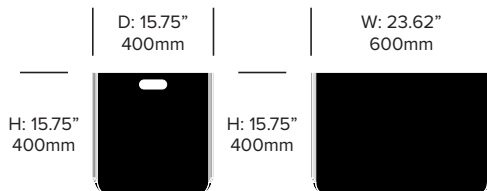

HAWORTH® Collection

BuzziBox

BuzziSpace | BuzziSpace Studio | 2010 | Made in the United States

XXS Box

XS Box

S Box

M Box

UPHOLSTERY