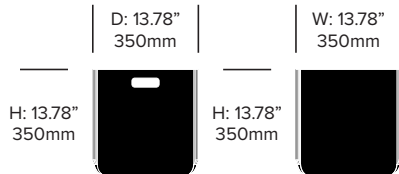

HAWORTH® Collection

BuzziBox

BuzziSpace | BuzziSpace Studio | 2010 | Made in the United States

XXS Box

XS Box

S Box

M Box

UPHOLSTERY