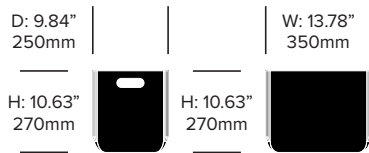

HAWORTH® Collection

BuzziBox

BuzziSpace | BuzziSpace Studio | 2010 | Made in the United States

XXS Box

XS Box

S Box

M Box

UPHOLSTERY