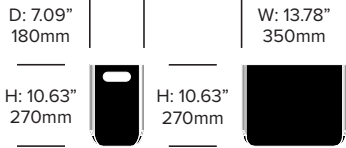

BuzziBox

BuzziSpace | BuzziSpace Studio | 2010 | Made in the United States

XXS Box