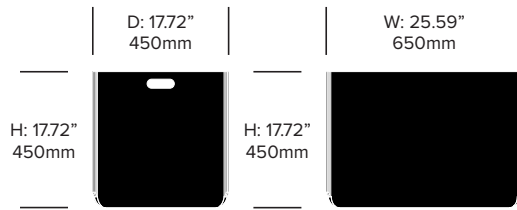

Felt
BuzziFelt (BFE)

ACOUSTICS

Acoustic Principles

Absorption

BuzziBox

BuzziSpace | BuzziSpace Studio | 2010 | Made in the United States

L Box

XL Box