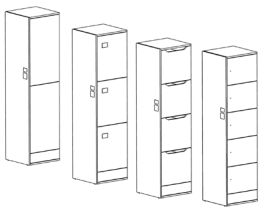

2/3/4/5
compartments
Mid Module

2/3/4/5
compartments
End Module

Product

Dimensions

Material

Start Module
2/3/4/5 compartments with RFID reader, optional: shelves, wardrobe, letter slot, business card holder

Width 50 cm
Depth 50 cm
Height 200 cm

Carcass: Melamine
Front: Melamine or Lacqured European Color Collection
www.haworth.com/eu/product/finishes
Lock option: Standard, Occupancy light or USB-A/C charger + LED light

Mid Module
2/3/4/5 compartments, optional: shelves, wardrobe, letter slot, business card holder

Width 50 cm
Depth 50 cm
Height 200 cm

Carcass: Melamine
Front: Melamine or Lacqured European Color Collection
www.haworth.com/eu/product/finishes
Lock option: Standard, Occupancy light or USB-A/C charger + LED light

End Module
2/3/4/5 compartments, optional: shelves, wardrobe, letter slot, business card holder

Width 50 cm
Depth 50 cm
Height 200 cm

Carcass: Melamine
Front: Melamine or Lacqured European Color Collection
www.haworth.com/eu/product/finishes
Lock option: Standard, Occupancy light or USB-A/C charger + LED light