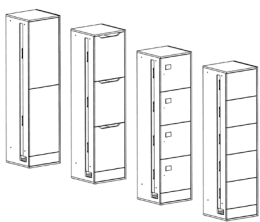

2/3/4/5
compartments
Mid Module

2/3/4/5
compartments
End Module

Product

Dimensions

Material

Start Module
2/3/4/5 compartments with RFID reader, optional: shelves, wardrobe, letter slot, business card holder

Width 50 cm
Depth 50 cm
Height 200 cm

Carcass: Melamine
Front: Melamine or Lacqured European Color Collection
www.haworth.com/eu/product/finishes
Lock option: Standard, Occupancy light or USB-A/C charger + LED light

Mid Module
2/3/4/5 compartments, optional: shelves, wardrobe, letter slot, business card holder

Width 50 cm
Depth 50 cm
Height 200 cm

Carcass: Melamine
Front: Melamine or Lacqured European Color Collection
www.haworth.com/eu/product/finishes
Lock option: Standard, Occupancy light or USB-A/C charger + LED light

End Module
2/3/4/5 compartments, optional: shelves, wardrobe, letter slot, business card holder

Width 50 cm
Depth 50 cm
Height 200 cm

Carcass: Melamine
Front: Melamine or Lacqured European Color Collection
www.haworth.com/eu/product/finishes
Lock option: Standard, Occupancy light or USB-A/C charger + LED light