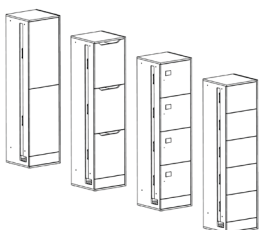

2/3/4/5
compartments
Mid Module

2/3/4/5
compartments
End Module

Product

Dimensions

Material

Start Module
2/3/4/5 compartments with RFID reader, optional: shelves, wardrobe, letter slot, business card holder

Width 50 cm
Depth 50 cm
Height 200 cm

Carcass: Melamine
Front: Melamine or Lacqured European Color Collection
www.haworth.com/eu/product/finishes
Lock option: Standard, Occupancy light or USB-A/C charger + LED light

Mid Module
2/3/4/5 compartments, optional: shelves, wardrobe, letter slot, business card holder

Width 50 cm
Depth 50 cm
Height 200 cm

Carcass: Melamine
Front: Melamine or Lacqured European Color Collection
www.haworth.com/eu/product/finishes
Lock option: Standard, Occupancy light or USB-A/C charger + LED light

End Module
2/3/4/5 compartments, optional: shelves, wardrobe, letter slot, business card holder

Width 50 cm
Depth 50 cm
Height 200 cm

Carcass: Melamine
Front: Melamine or Lacqured European Color Collection
www.haworth.com/eu/product/finishes
Lock option: Standard, Occupancy light or USB-A/C charger + LED light