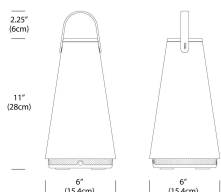

DIMENSIONS

Sound Lantern

TH: 28 cm

TD: 15,4 cm

FEATURES

Rich 360° sound, Full range dim control, Bluetooth connectivity, Warm dimming technology, Optional surface mount available, Portable and rechargeable, Ships flat-packed, 97% recyclable.

Power cord length: 183cm brushed Aluminium

Anodized Black

HAWORTH® Collection

Haworth-europe.com