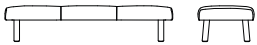

HAWORTH® Collection

Monforte

Cappellini | Jasper Morrison | 2014

cappellini

DIMENSIONS

Square bench

TH: 43 cm

TD: 140 cm

TW: 140 cm

Rectangular bench

TH: 43 cm

TD: 70 cm

TW: 210 cm

FINISHES

Structure

poplar plywood