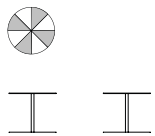

Gong Circus

Service table

TH: 42 cm TD: Ø 50 cm

FINISHES

Tabletop and Base (Gong)

matt varnished

White, Anthracite, Mud

Tabletop and Base (Gong Lux)

polish

Brass or Metallic Blue

Tabletop (Gong Circus)

matte varnished and serigraph printed in segments:
pale green/leaf green, white/anthracite and coral red/red-brown

Tabletop (Gong Terrazzo)

matte varnished, Terrazzo

Base (Gong Terrazzo, Gong Circus)

plate and joint in iron tube

White or Anthracite

Foot

black felt pads