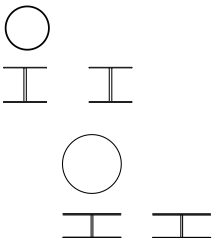

### Gong

minimalist design, round base and top

Service table

TH: 42 cm TD: Ø 50 cm

Low service table

TH: 28 cm TD: Ø 73,5 cm (New!)