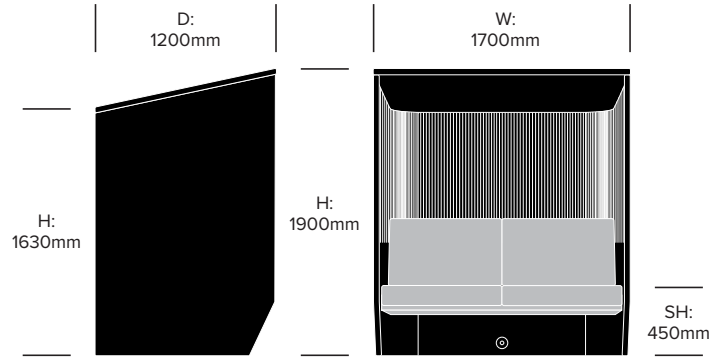

BuzziSpace | Alian Gilles | 2018 | Imported from the Netherlands

DIMENSIONS

Medium Closed Booth, Flat

Medium Closed Booth, 3D Rib

BuzziVille Hub

BuzziSpace | Alian Gilles | 2018 | Imported from the Netherlands

DIMENSIONS

Large Closed Booth, Flat

Large Closed Booth, 3D Rib

BuzziVille Hub

BuzziSpace | Alian Gilles | 2018 | Imported from the Netherlands

DIMENSIONS

Small Open Booth, Flat

Medium Open Booth, Flat