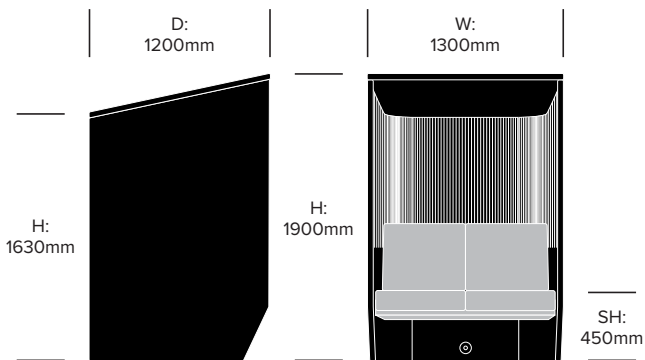

Small Closed Booth, 3D Rib

ACOUSTICS

Acoustic Principles

Absorption

Diffusion

Attenuation

Acoustic Performance

Mid Tones

High Tones

HAWORTH® Collection

haworth.com/eu/collection