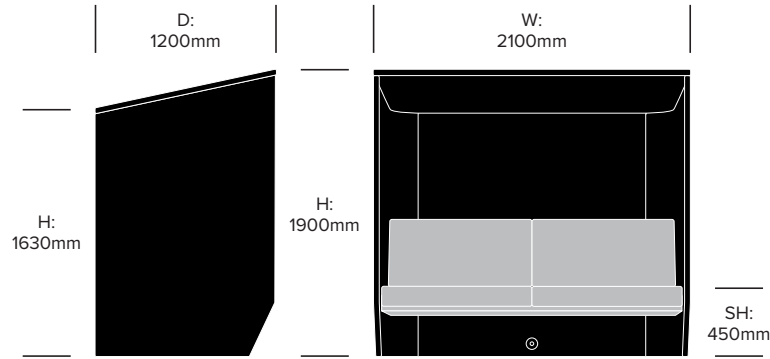

BuzziSpace | Alian Gilles | 2018 | Imported from the Netherlands

DIMENSIONS

Medium Closed Booth, Flat

Medium Closed Booth, 3D Rib

BuzziVille Hub

BuzziSpace | Alian Gilles | 2018 | Imported from the Netherlands

DIMENSIONS

Large Closed Booth, Flat

Large Closed Booth, 3D Rib

BuzziVille Hub

BuzziSpace | Alian Gilles | 2018 | Imported from the Netherlands

DIMENSIONS

Small Open Booth, Flat

Medium Open Booth, Flat