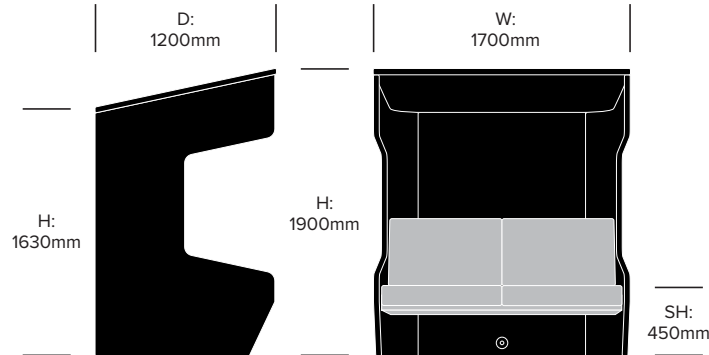

BuzziSpace | Alian Gilles | 2018 | Imported from the Netherlands

DIMENSIONS

Medium Closed Booth, Flat

Medium Closed Booth, 3D Rib

BuzziVille Hub

BuzziSpace | Alian Gilles | 2018 | Imported from the Netherlands

DIMENSIONS

Large Closed Booth, Flat

Large Closed Booth, 3D Rib

BuzziVille Hub

BuzziSpace | Alian Gilles | 2018 | Imported from the Netherlands

DIMENSIONS

Small Open Booth, Flat

Medium Open Booth, Flat

Large Open Booth, Flat