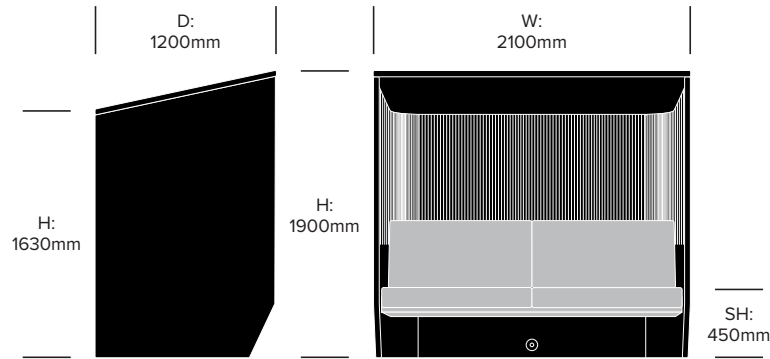

BuzziSpace | Alian Gilles | 2018 | Imported from the Netherlands

DIMENSIONS

Medium Closed Booth, Flat

Medium Closed Booth, 3D Rib

BuzziVille Hub

BuzziSpace | Alian Gilles | 2018 | Imported from the Netherlands

DIMENSIONS

Large Closed Booth, Flat

Large Closed Booth, 3D Rib

BuzziVille Hub

BuzziSpace | Alian Gilles | 2018 | Imported from the Netherlands

DIMENSIONS

Small Open Booth, Flat

Medium Open Booth, Flat