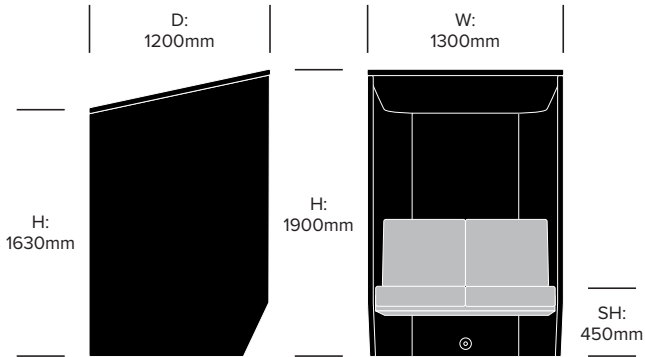

HAWORTH® Collection

BuzziVille Hub

BuzziSpace | Alian Gilles | 2018 | Imported from the Netherlands

DIMENSIONS

Small Closed Booth, Flat

UPHOLSTERY & FINISHES

Fabric Grade A

Fabric
Rough
Trevira CS+

DIMENSIONS

Large Closed Booth, Flat

Large Closed Booth, 3D Rib

BuzziVille Hub

BuzziSpace | Alian Gilles | 2018 | Imported from the Netherlands

DIMENSIONS

Small Open Booth, Flat

Medium Open Booth, Flat