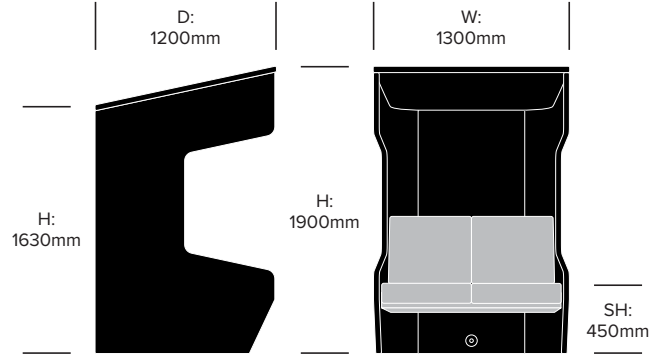

BuzziSpace | Alian Gilles | 2018 | Imported from the Netherlands

DIMENSIONS

Medium Closed Booth, Flat

Medium Closed Booth, 3D Rib

BuzziVille Hub

BuzziSpace | Alian Gilles | 2018 | Imported from the Netherlands

DIMENSIONS

Large Closed Booth, Flat

Large Closed Booth, 3D Rib

BuzziVille Hub

BuzziSpace | Alian Gilles | 2018 | Imported from the Netherlands

DIMENSIONS

Small Open Booth, Flat

Medium Open Booth, Flat

Large Open Booth, Flat