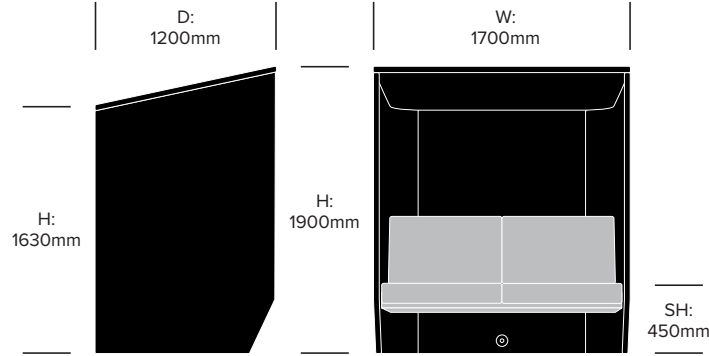

BuzziSpace | Alian Gilles | 2018 | Imported from the Netherlands

DIMENSIONS

Medium Closed Booth, Flat

Medium Closed Booth, 3D Rib

BuzziVille Hub

BuzziSpace | Alian Gilles | 2018 | Imported from the Netherlands

DIMENSIONS

Large Closed Booth, Flat

Large Closed Booth, 3D Rib

BuzziVille Hub

BuzziSpace | Alian Gilles | 2018 | Imported from the Netherlands

DIMENSIONS

Small Open Booth, Flat

Medium Open Booth, Flat