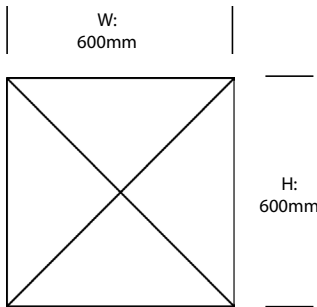

BuzziTile

Design by BuzziSpace Studio

DIMENSIONS

BuzziTile L

Façade