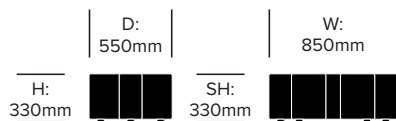

HAWORTH® Collection

BuzziPuzzle

BuzziSpace | BuzziSpace Studio | Imported from the Netherlands

DIMENSIONS

Low Pouf

High Pouf

UPHOLSTERY & FINISHES

Fabric Grade A