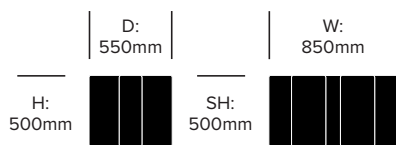

HAWORTH® Collection

BuzziPuzzle

BuzziSpace | BuzziSpace Studio | Imported from the Netherlands

DIMENSIONS

Low Pouf

High Pouf

UPHOLSTERY & FINISHES

Fabric Grade A