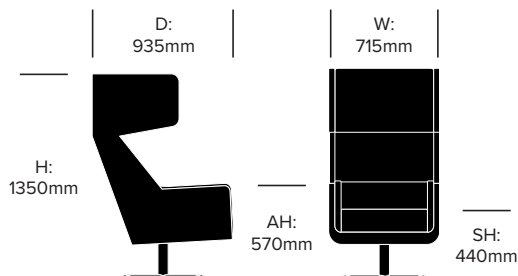

HAWORTH® Collection

DIMENSIONS

Lounge Chair

Lounge Chair with Tablet

Lounge Chair with Headrest

UPHOLSTERY & FINISHES

Fabric Grade A

Fabric
Kvadrat® Revive 1
Kvadrat® Revive 2
Rough
Trevira CS
Trevira CS+